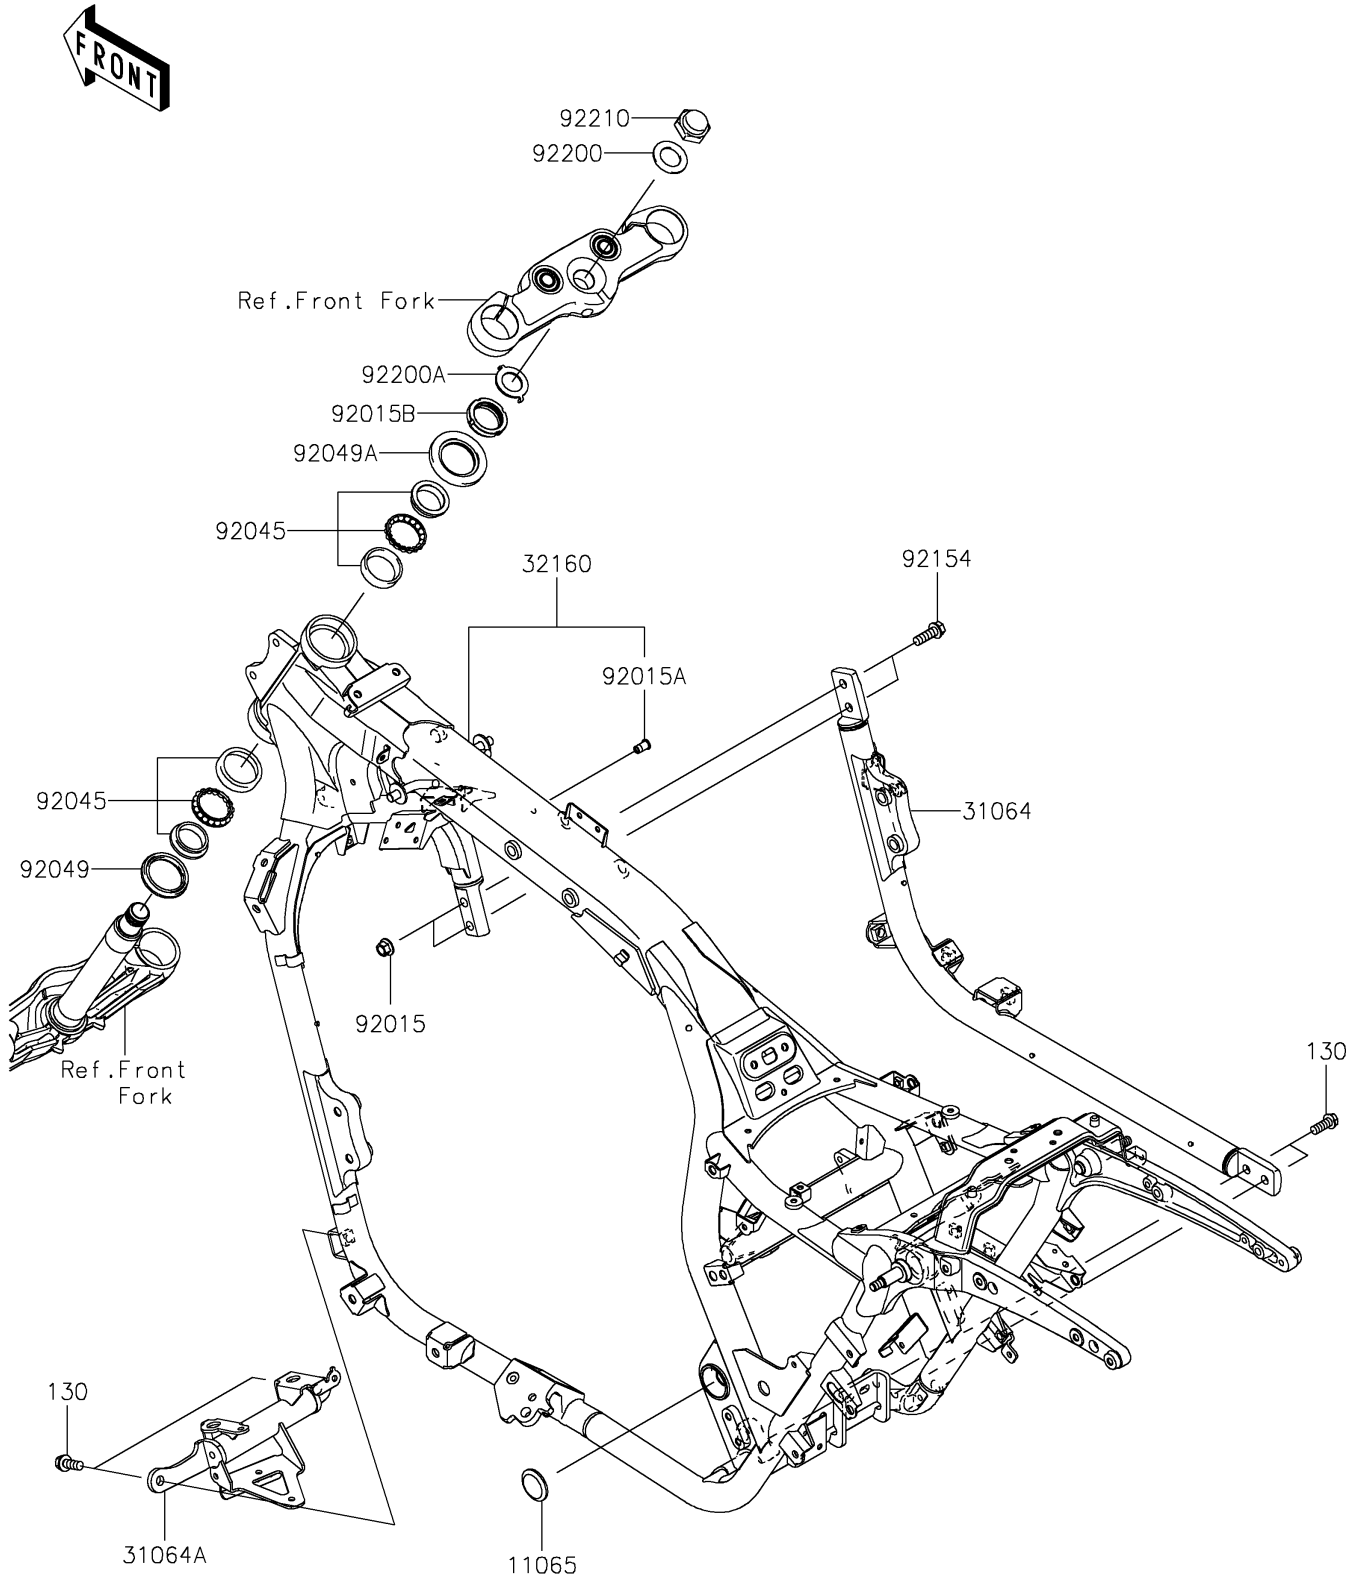

# 2025 Vulcan 1700 Voyager ABS PARTS DIAGRAM

Frame

F2120

## 2025 Vulcan 1700 Voyager ABS PARTS LIST

### Frame

ITEM NAME	PART NUMBER	QUANTITY
CAP (Ref # 11065)	11065-0320	1
PIPE-COMP,DOWNTUBE,RH,BLACK (Ref # 31064)	31064-0209-18R	1
PIPE-COMP,FRONT CROSS,BLACK (Ref # 31064A)	31064-0599-18R	1
FRAME-COMP,F.S.BLACK (Ref # 32160)	32160-0904-18R	1
NUT,FLANGED,10MM (Ref # 92015)	92015-1727	2
NUT,POP,6MM,L=16.5 (Ref # 92015A)	92015-1792	1
NUT,STEERING STEM,35MM (Ref # 92015B)	92015-1848	1
BEARING-BALL,SF07A17PX1V1 (Ref # 92045)	92045-1384	2
SEAL-OIL,XMHE 43 55 4J (Ref # 92049)	92049-1383	1
SEAL-OIL,MX043N2 (Ref # 92049A)	92049-1483	1
BOLT,FLANGED,10X30 (Ref # 92154)	92154-0156	2
WASHER,25.5X42X2.3 (Ref # 92200)	92200-0105	1
WASHER,CLAW,25.5X40X2.3 (Ref # 92200A)	92200-1083	1
NUT,CAP,25MM (Ref # 92210)	92210-1166	1
BOLT-FLANGED,10X25 (Ref # 130)	130BB1025	4