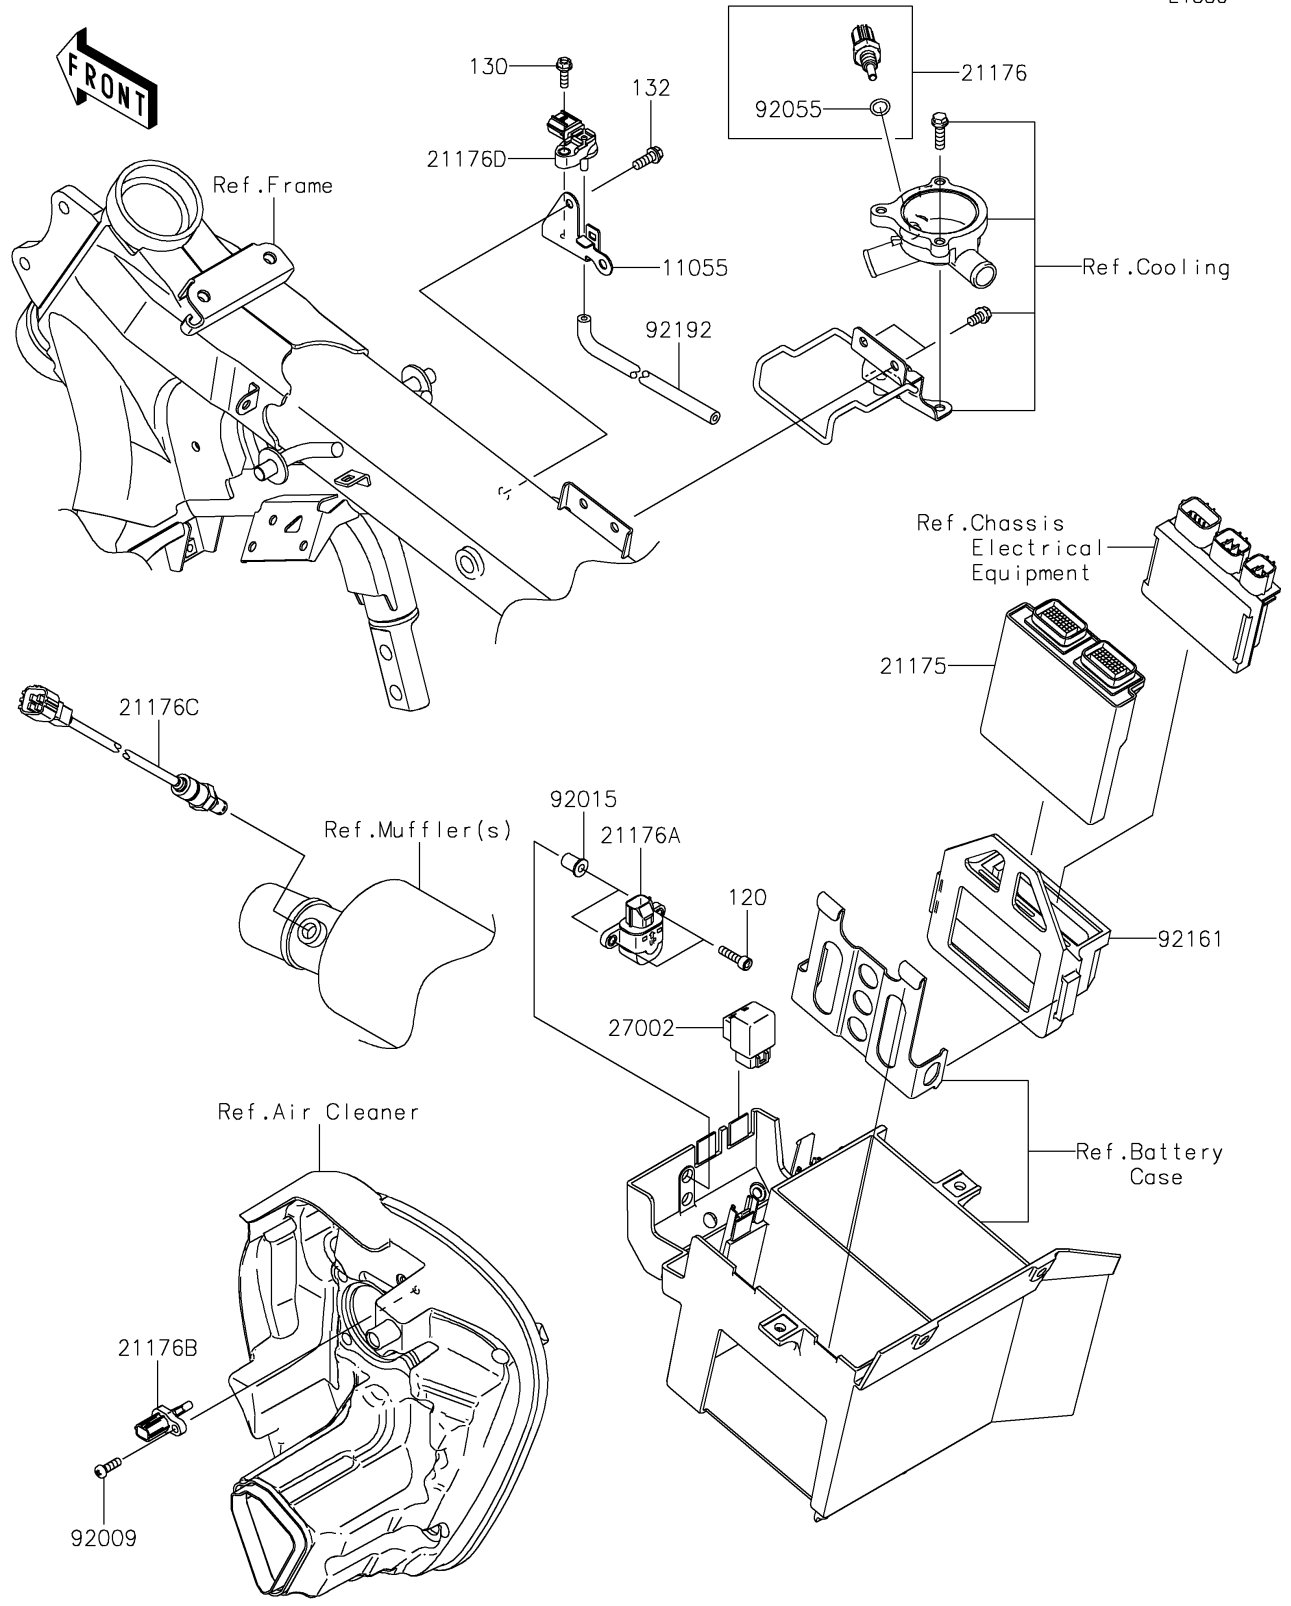

2023 VULCAN® 1700 VOYAGER® ABS PARTS DIAGRAM

Fuel Injection

E1530

2023 VULCAN® 1700 VOYAGER® ABS PARTS LIST

Fuel Injection

ITEM NAME	PART NUMBER	QUANTITY
BRACKET (Ref # 11055)	11055-0569	1
CONTROL UNIT-ELECTRONIC (Ref # 21175)	21175-0927	1
SENSOR,WATER TEMP (Ref # 21176)	21176-0009	1
SENSOR (Ref # 21176A)	21176-0025	1
SENSOR,AIR TEMPERATURE (Ref # 21176B)	21176-0048	1
SENSOR,OXYGEN (Ref # 21176C)	21176-0090	1
SENSOR,PRESSURE (Ref # 21176D)	21176-0111	1
RELAY-ASSY (Ref # 27002)	27002-1062	1
SCREW,TAPPING,5X16 (Ref # 92009)	92009-1984	1
NUT,WELL,5MM (Ref # 92015)	92015-1757	2
RING-O,9.5X1.9 (Ref # 92055)	92055-0016	1
DAMPER (Ref # 92161)	92161-0092	1
TUBE,FITTING-ASV (Ref # 92192)	92192-0354	1
BOLT-SOCKET,5X20 (Ref # 120)	120CA0520	2
BOLT-FLANGED,5X16 (Ref # 130)	130BA0516	1
BOLT-FLANGED-SMALL,6X16 (Ref # 132)	132BA0616	1