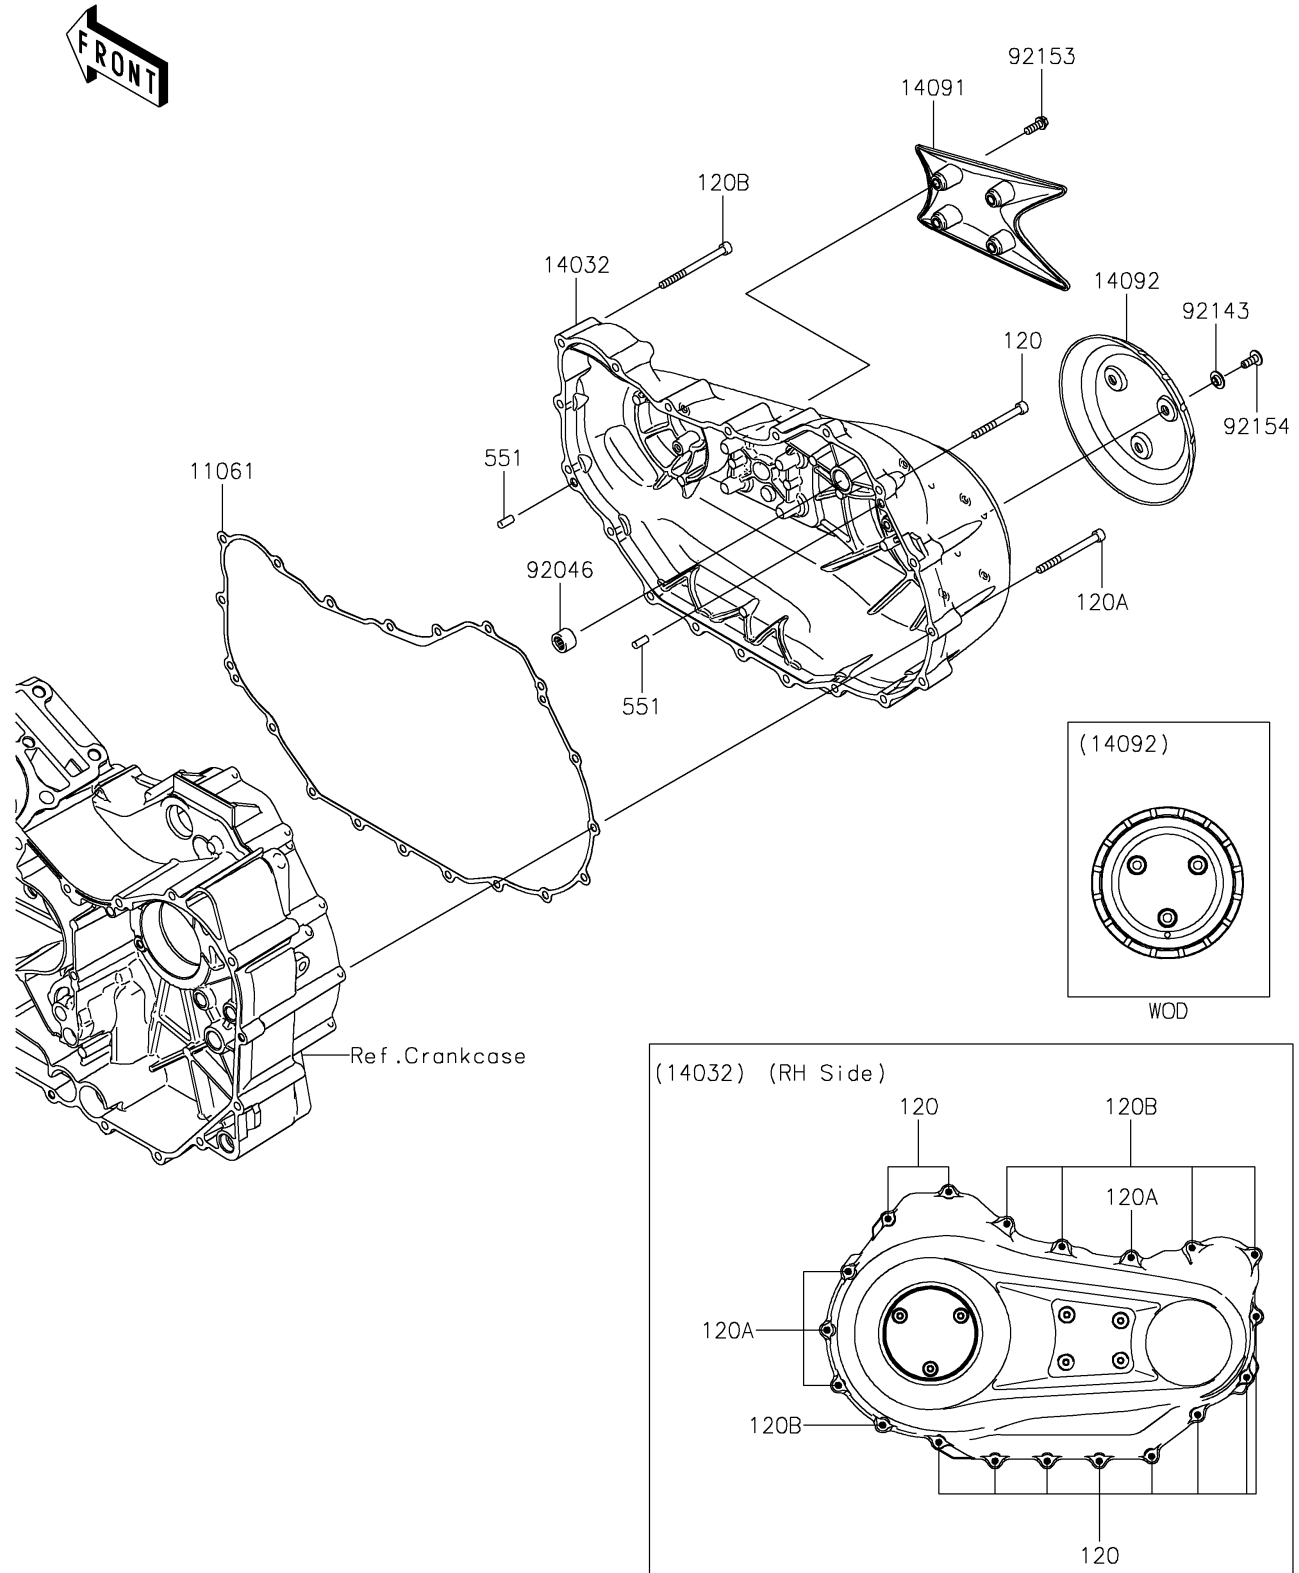

# 2023 VULCAN® 1700 VOYAGER® ABS PARTS DIAGRAM

Right Engine Cover(s)

E1436

## 2023 VULCAN® 1700 VOYAGER® ABS PARTS LIST

Right Engine Cover(s)

ITEM NAME	PART NUMBER	QUANTITY
GASKET,CLUTCH COVER (Ref # 11061)	11061-0337	1
COVER-CLUTCH (Ref # 14032)	14032-0141	1
COVER,CLUTCH,OUTER (Ref # 14091)	14091-0995	1
COVER,CLUTCH OUTER (Ref # 14092)	14092-0033	1
BEARING-NEEDLE,HK1212V11 (Ref # 92046)	92046-1292	1
COLLAR (Ref # 92143)	92143-1087	3
BOLT,6X16 (Ref # 92153)	92153-0825	4
BOLT,SOCKET,6X16 (Ref # 92154)	92154-0257	3
BOLT-SOCKET,6X50 (Ref # 120)	120CC0650	10
BOLT-SOCKET,6X65 (Ref # 120A)	120CC0665	4
BOLT-SOCKET,6X75 (Ref # 120B)	120CC0675	5
PIN-DOWEL,6X14 (Ref # 551)	551A0614	2