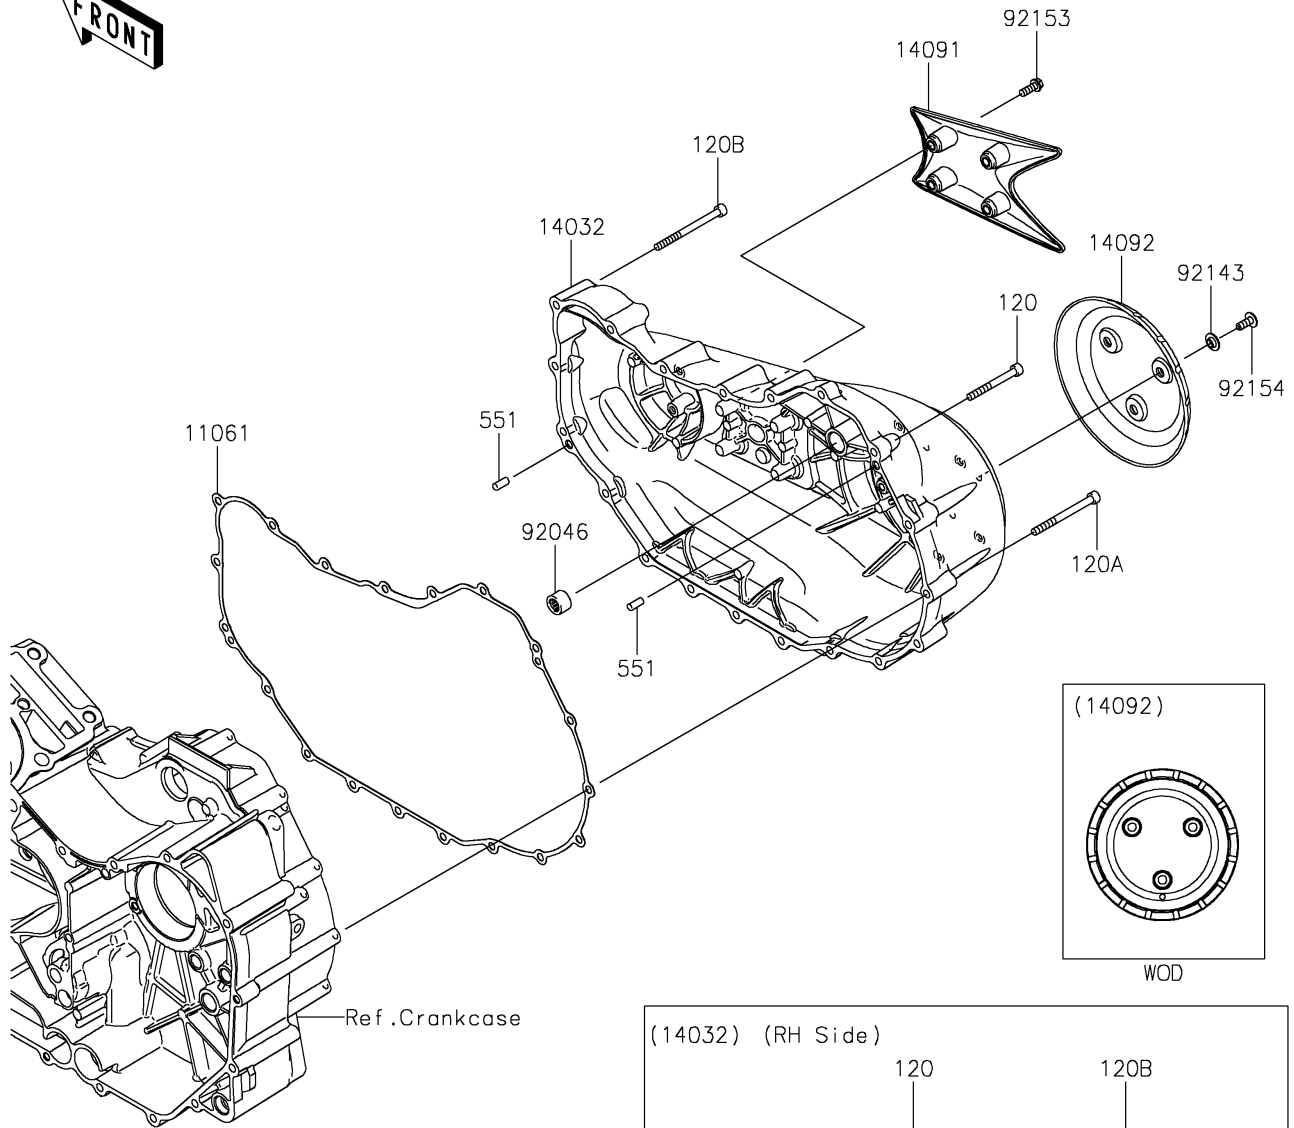

2022 VULCAN® 1700 VOYAGER® ABS PARTS DIAGRAM

Right Engine Cover(s)

E1436

2022 VULCAN® 1700 VOYAGER® ABS PARTS LIST

Right Engine Cover(s)

ITEM NAME	PART NUMBER	QUANTITY
GASKET,CLUTCH COVER (Ref # 11061)	11061-0337	1
COVER-CLUTCH (Ref # 14032)	14032-0141	1
COVER,CLUTCH,OUTER (Ref # 14091)	14091-0995	1
COVER,CLUTCH OUTER (Ref # 14092)	14092-0033	1
BEARING-NEEDLE,HK1212V11 (Ref # 92046)	92046-1292	1
COLLAR (Ref # 92143)	92143-1087	3
BOLT,6X16 (Ref # 92153)	92153-0825	4
BOLT,SOCKET,6X16 (Ref # 92154)	92154-0257	3
BOLT-SOCKET,6X50 (Ref # 120)	120CC0650	10
BOLT-SOCKET,6X65 (Ref # 120A)	120CC0665	4
BOLT-SOCKET,6X75 (Ref # 120B)	120CC0675	5
PIN-DOWEL,6X14 (Ref # 551)	551A0614	2