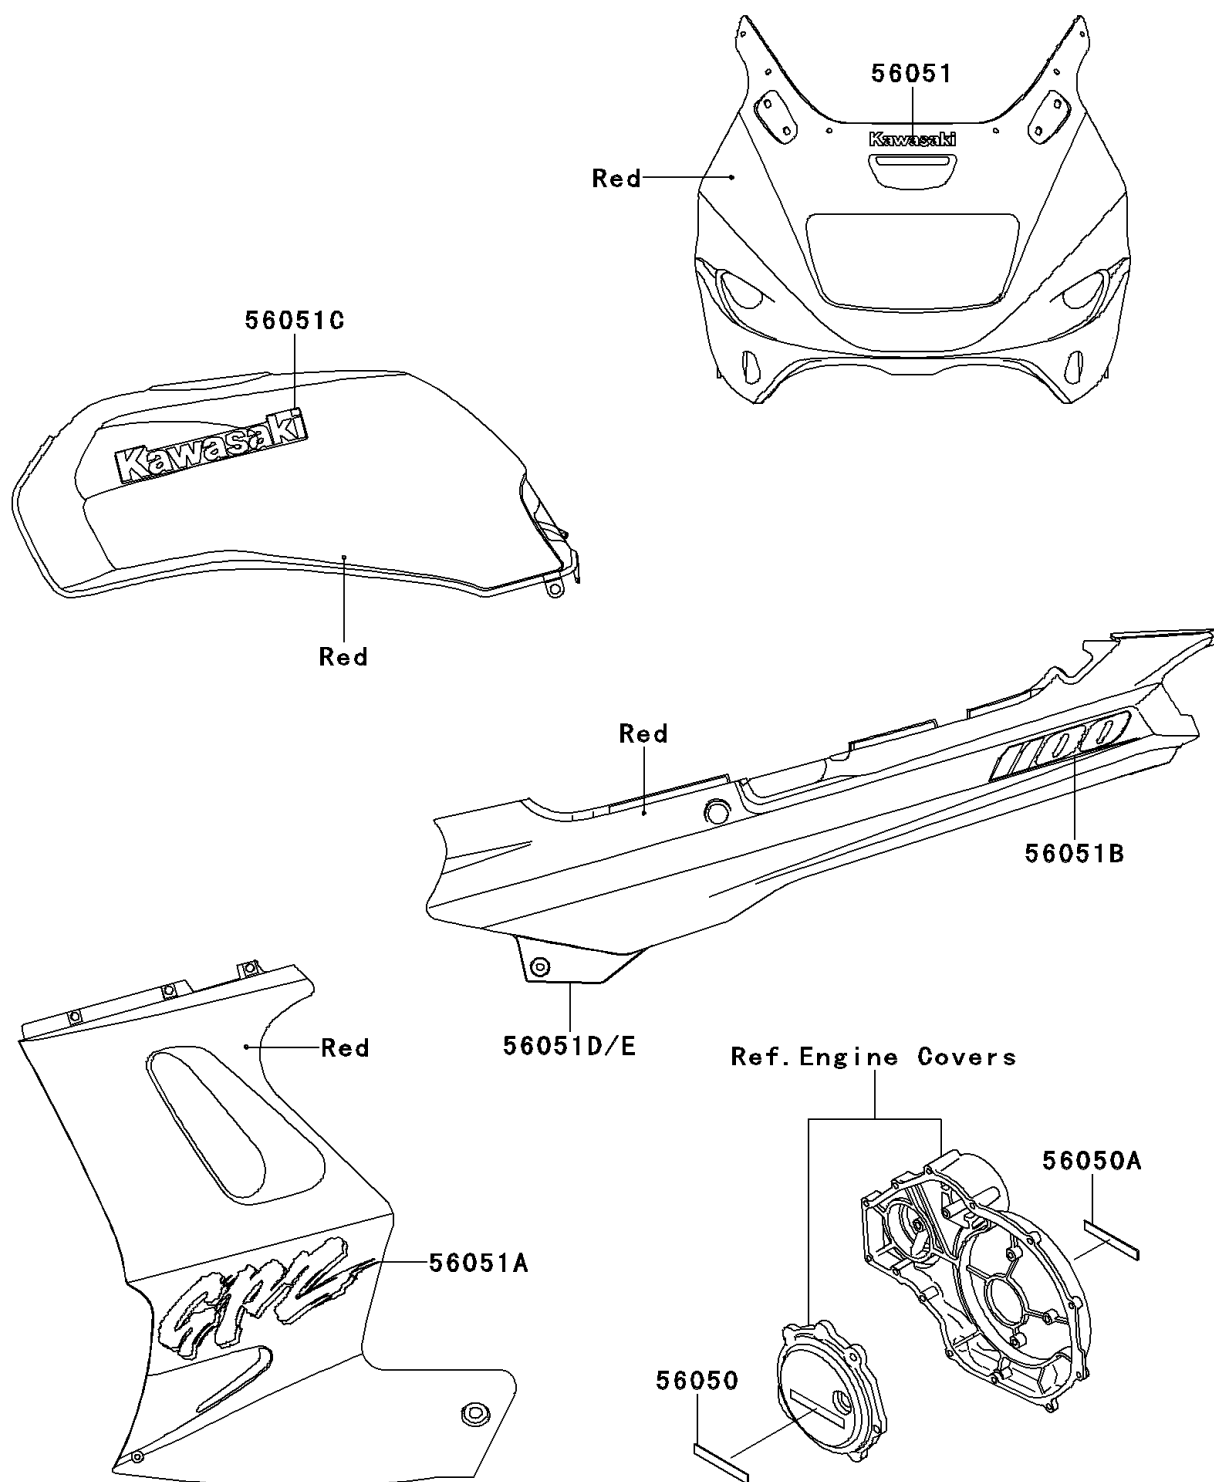

1995 GPZ 1100 PARTS DIAGRAM

Decals (Red)(ZX1100-E1/E2)

F2861

1995 GPZ 1100 PARTS LIST

Decals (Red)(ZX1100-E1/E2)

| ITEM NAME | PART NUMBER | QUANTITY |
|---|-------------|----------|
| MARK,ENGINE COVER,LH (Ref # 56050) | 56050-1094 | 1 |
| MARK,ENGINE COVER,RH (Ref # 56050A) | 56050-1095 | 1 |
| MARK,UPP COWLING,KAWASAKI (Ref # 56051) | 56051-1261 | 1 |
| MARK,LWR COWLING,GPZ (Ref # 56051A) | 56051-1262 | 1 |
| MARK,SIDE COVER,1100 (Ref # 56051B) | 56051-1263 | 1 |
| MARK,FUEL TANK,KAWASAKI (Ref # 56051C) | 56051-1267 | 1 |
| MARK,SIDE COVER,LH (Ref # 56051D) | 56051-1269 | 1 |
| MARK,SIDE COVER,RH (Ref # 56051E) | 56051-1270 | 1 |