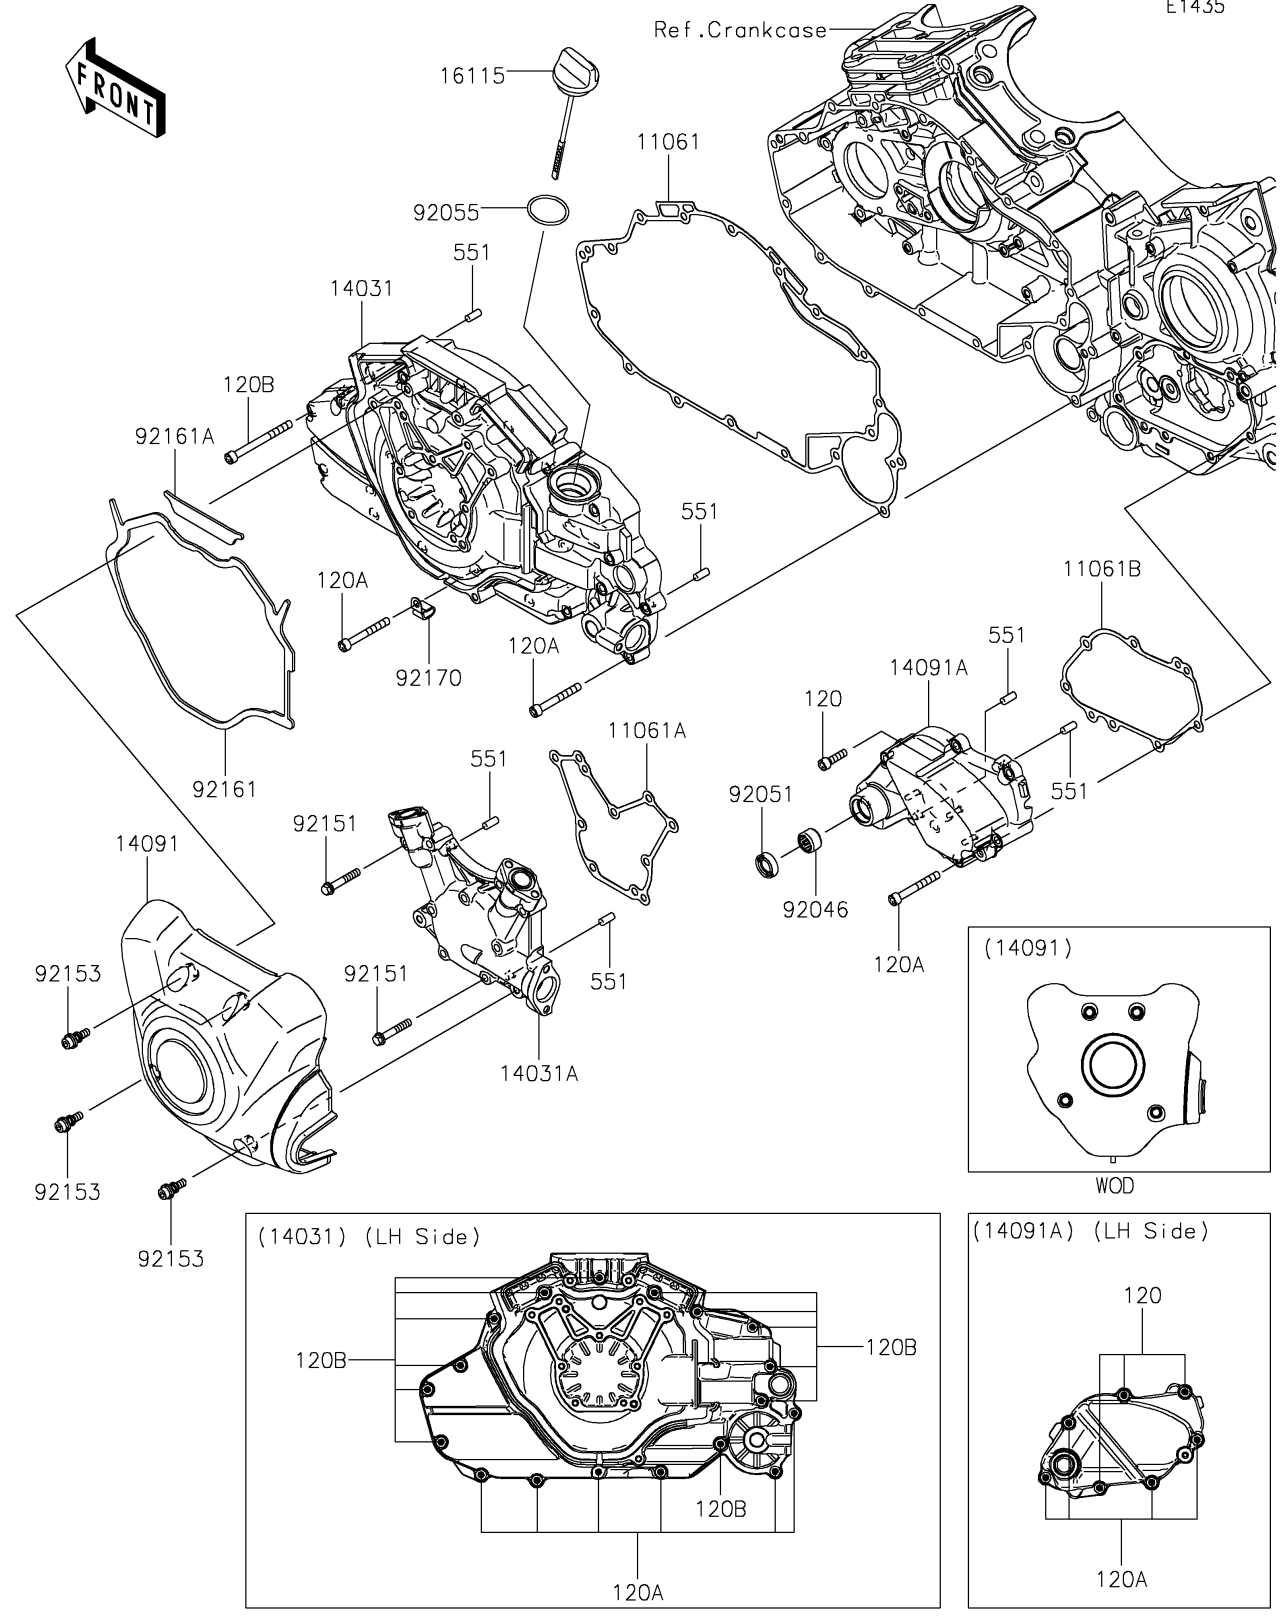

2023 VULCAN® 1700 VOYAGER® ABS PARTS DIAGRAM

Left Engine Cover(s)

E1435

2023 VULCAN® 1700 VOYAGER® ABS PARTS LIST

Left Engine Cover(s)

ITEM NAME	PART NUMBER	QUANTITY
GASKET,GENERATOR COVER,IN (Ref # 11061)	11061-0338	1
GASKET,GENERATOR COVER,MID (Ref # 11061A)	11061-0339	1
GASKET,CHANGE COVER (Ref # 11061B)	11061-0340	1
COVER-GENERATOR,INNER (Ref # 14031)	14031-0093	1
COVER-GENERATOR,MIDDLE (Ref # 14031A)	14031-0094	1
COVER,GENERATOR,OUTER (Ref # 14091)	14091-1690	1
COVER,CHANGE (Ref # 14091A)	14091-1807	1
CAP-OIL FILLER (Ref # 16115)	16115-0019	1
BEARING-NEEDLE,HK1312 (Ref # 92046)	92046-1148	1
SEAL-OIL,TB13225.5 (Ref # 92051)	92051-005	1
RING-O,31.5X2.6 (Ref # 92055)	92055-049	1
BOLT,6X35 (Ref # 92151)	92151-1624	9
BOLT,SOCKET,6X22 (Ref # 92153)	92153-1331	4
DAMPER (Ref # 92161)	92161-0668	1
DAMPER (Ref # 92161A)	92161-0672	1
CLAMP (Ref # 92170)	92170-1577	1
BOLT-SOCKET,6X22 (Ref # 120)	120CC0622	3
BOLT-SOCKET,6X50 (Ref # 120A)	120CC0650	10
BOLT-SOCKET,6X70 (Ref # 120B)	120CC0670	12
PIN-DOWEL,6X14 (Ref # 551)	551A0614	6