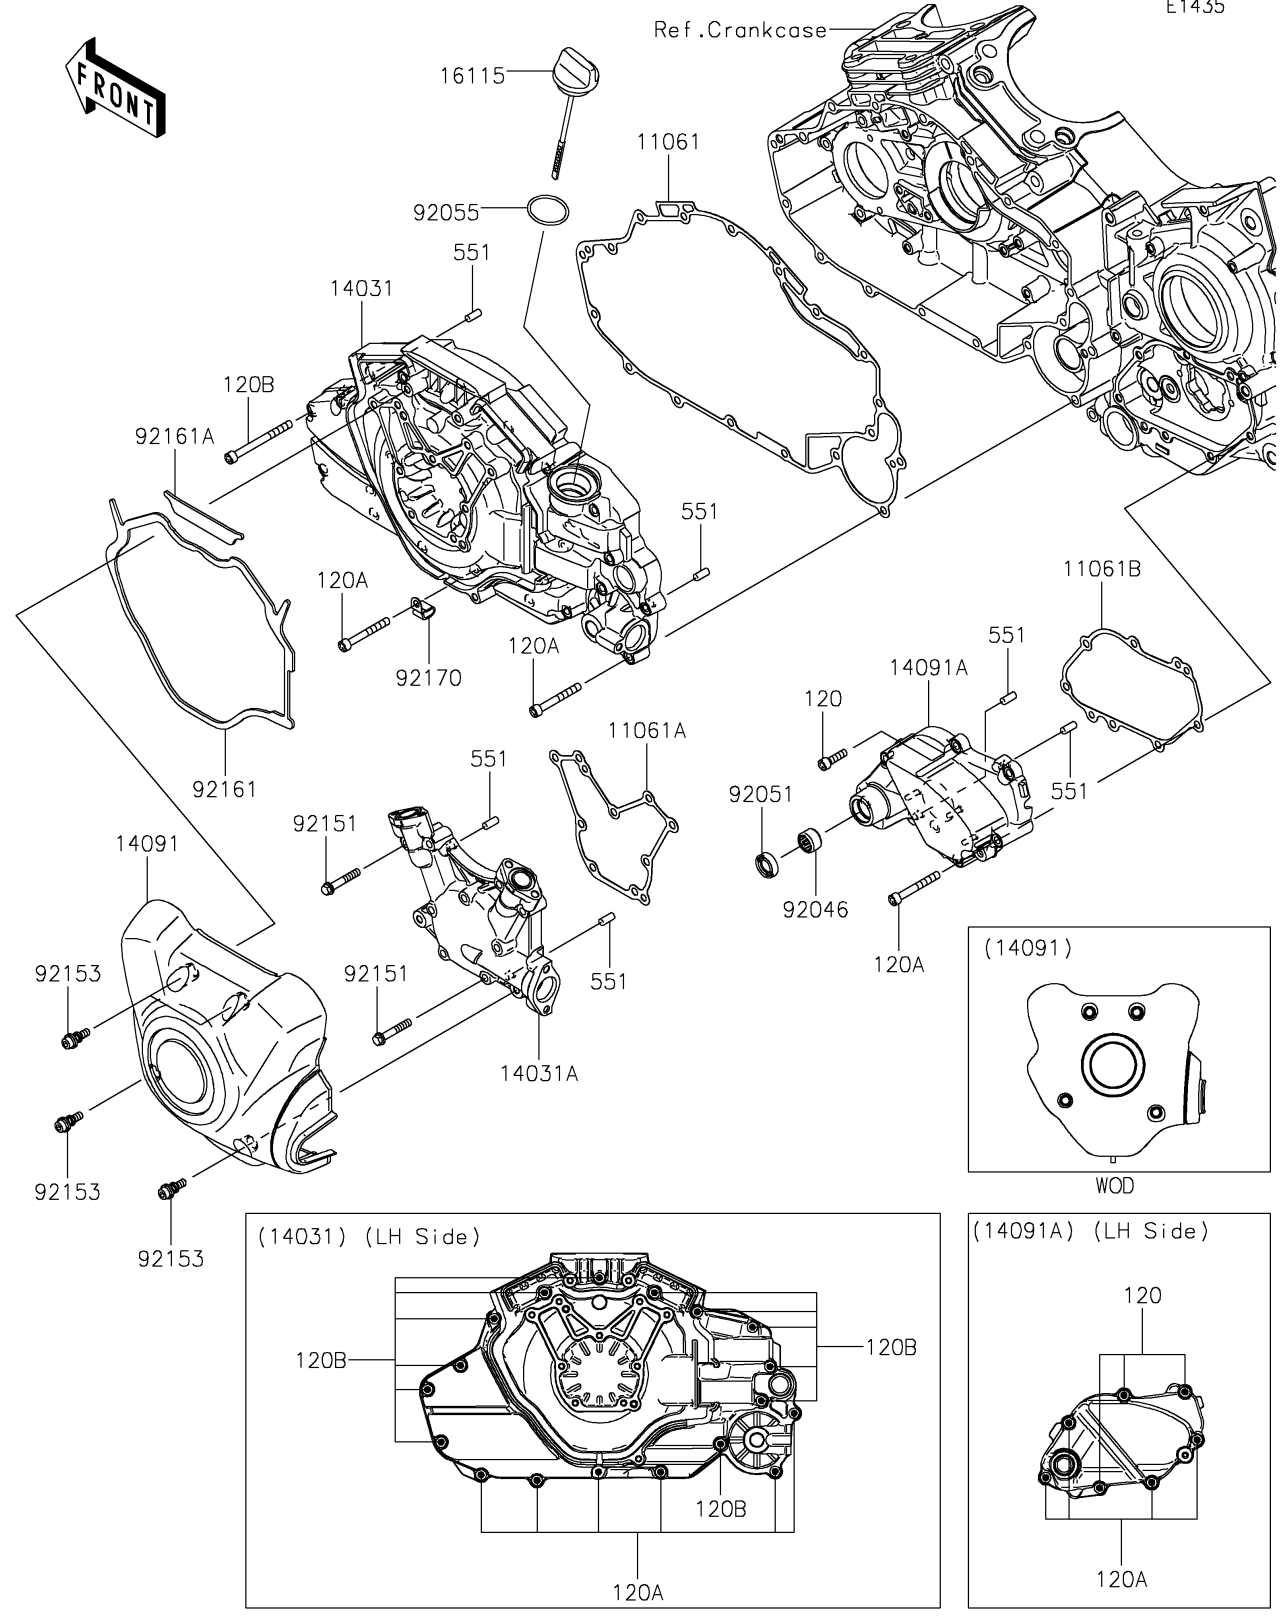

2022 VULCAN® 1700 VOYAGER® ABS PARTS DIAGRAM

Left Engine Cover(s)

E1435

2022 VULCAN® 1700 VOYAGER® ABS PARTS LIST

Left Engine Cover(s)

ITEM NAME	PART NUMBER	QUANTITY
GASKET,GENERATOR COVER,IN (Ref # 11061)	11061-0338	1
GASKET,GENERATOR COVER,MID (Ref # 11061A)	11061-0339	1
GASKET,CHANGE COVER (Ref # 11061B)	11061-0340	1
COVER-GENERATOR,INNER (Ref # 14031)	14031-0093	1
COVER-GENERATOR,MIDDLE (Ref # 14031A)	14031-0094	1
COVER,GENERATOR,OUTER (Ref # 14091)	14091-1690	1
COVER,CHANGE (Ref # 14091A)	14091-1807	1
CAP-OIL FILLER (Ref # 16115)	16115-0019	1
BEARING-NEEDLE,HK1312 (Ref # 92046)	92046-1148	1
SEAL-OIL,TB13225.5 (Ref # 92051)	92051-005	1
RING-O,31.5X2.6 (Ref # 92055)	92055-049	1
BOLT,6X35 (Ref # 92151)	92151-1624	9
BOLT,SOCKET,6X22 (Ref # 92153)	92153-1331	4
DAMPER (Ref # 92161)	92161-0668	1
DAMPER (Ref # 92161A)	92161-0672	1
CLAMP (Ref # 92170)	92170-1577	1
BOLT-SOCKET,6X22 (Ref # 120)	120CC0622	3
BOLT-SOCKET,6X50 (Ref # 120A)	120CC0650	10
BOLT-SOCKET,6X70 (Ref # 120B)	120CC0670	12
PIN-DOWEL,6X14 (Ref # 551)	551A0614	6