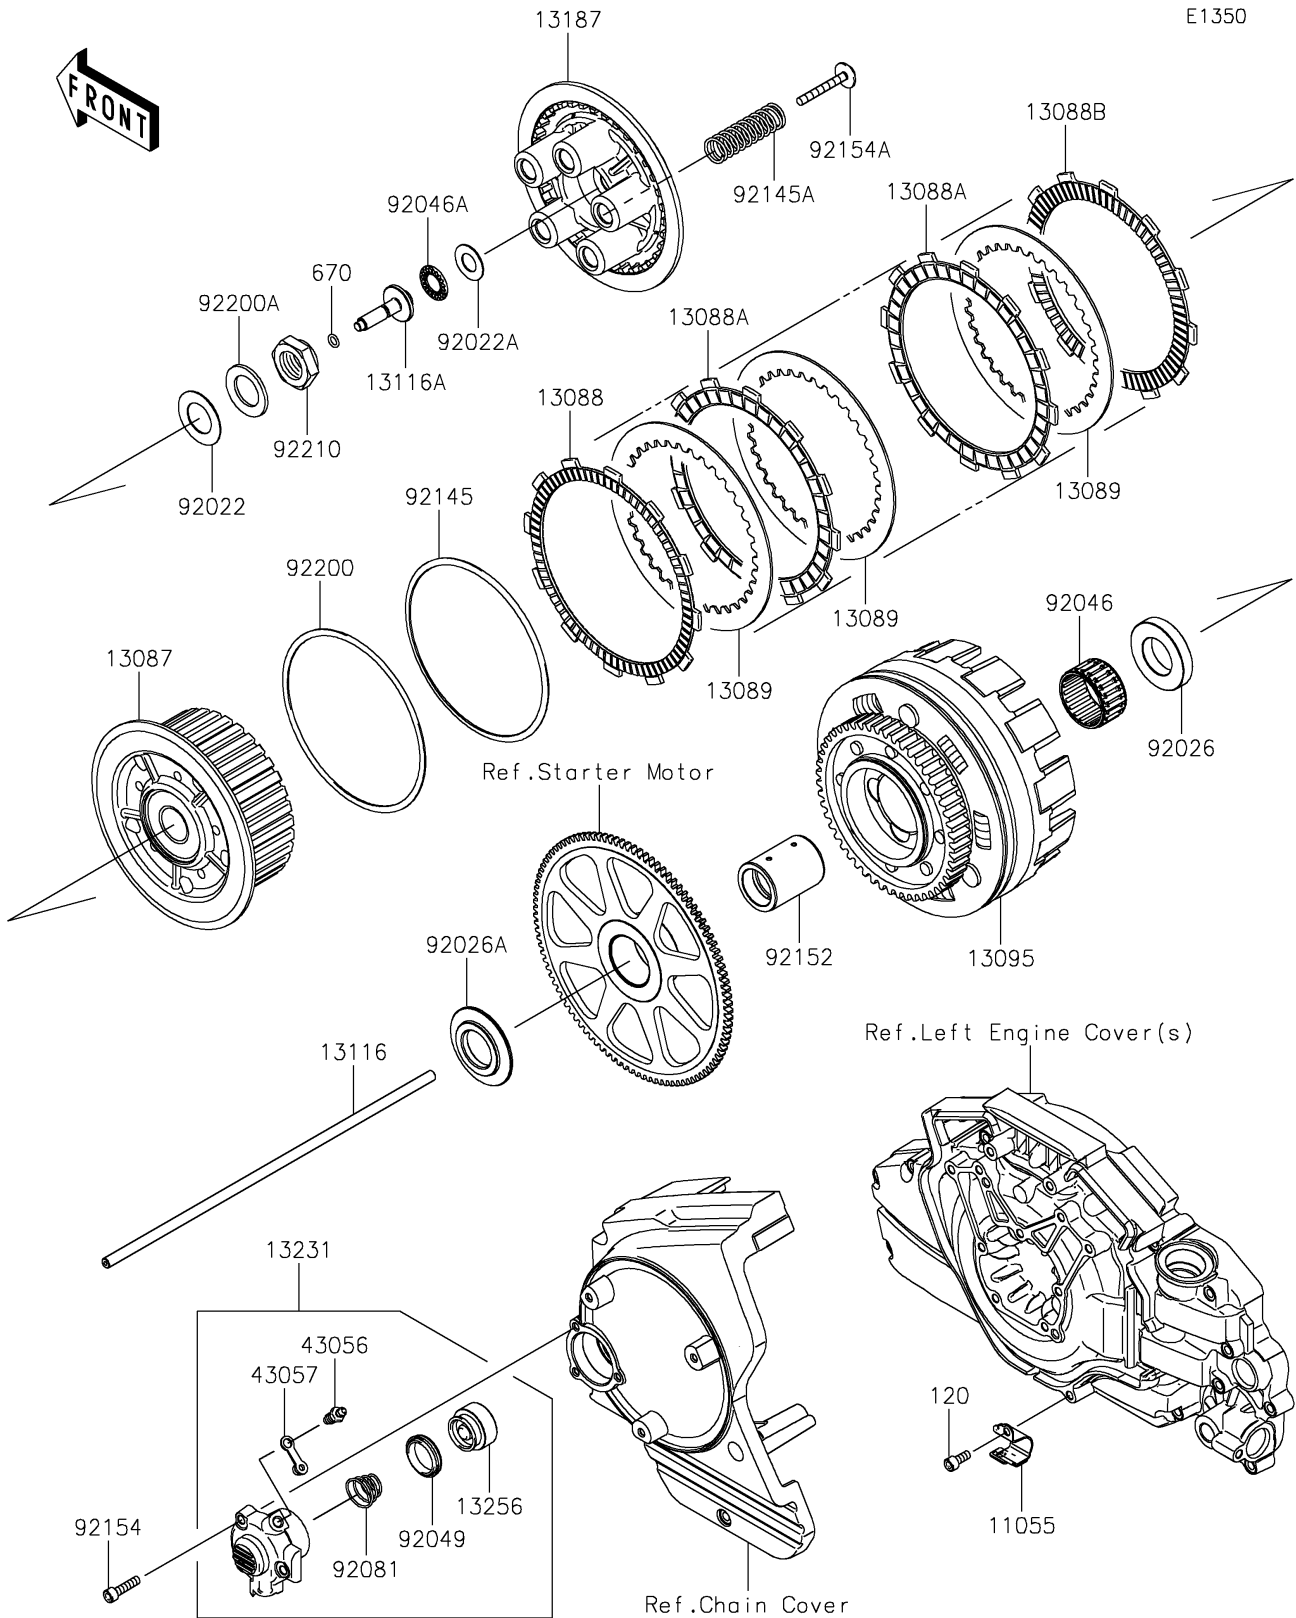

2023 VULCAN® 1700 VOYAGER® ABS PARTS DIAGRAM

Clutch

E1350

2023 VULCAN® 1700 VOYAGER® ABS PARTS LIST

Clutch

ITEM NAME	PART NUMBER	QUANTITY
BRACKET (Ref # 11055)	11055-0528	1
HUB-CLUTCH (Ref # 13087)	13087-0052	1
PLATE-FRICTION (Ref # 13088)	13088-0001	1
PLATE-FRICTION (Ref # 13088A)	13088-0011	8
PLATE-FRICTION (Ref # 13088B)	13088-1146	1
PLATE-CLUTCH,T=2.0 (Ref # 13089)	13089-1075	9
HOUSING-COMP-CLUTCH (Ref # 13095)	13095-0111	1
ROD-PUSH (Ref # 13116)	13116-0027	1
ROD-PUSH (Ref # 13116A)	13116-0033	1
PLATE-CLUTCH OPERATING (Ref # 13187)	13187-0002	1
RELEASE-ASSY-CLUTCH (Ref # 13231)	13231-0003	1
PISTON (Ref # 13256)	13256-1052	1
BREATHER (Ref # 43056)	43056-1055	1
CAP-BREATHER (Ref # 43057)	43057-1001	1
WASHER,25.3X44X1 (Ref # 92022)	92022-1390	1
WASHER,15.1X29X1.0 (Ref # 92022A)	92022-1463	1
SPACER (Ref # 92026)	92026-0136	1
SPACER (Ref # 92026A)	92026-0146	1
BEARING-NEEDLE,K40X48X25V3 (Ref # 92046)	92046-0001	1
BEARING-NEEDLE,AXK1102 (Ref # 92046A)	92046-1052	1
SEAL-OIL,PISTON (Ref # 92049)	92049-1165	1
SPRING,CLUTCH RELEASE (Ref # 92081)	92081-1644	1
SPRING (Ref # 92145)	92145-0033	1
SPRING (Ref # 92145A)	92145-0771	5
COLLAR,30X40X52.3 (Ref # 92152)	92152-0190	1
BOLT,SOCKET,6X25 (Ref # 92154)	92154-0085	3
BOLT,CLUTCH OPERATING (Ref # 92154A)	92154-0352	5
WASHER,140.1X150X1.2 (Ref # 92200)	92200-0015	1
WASHER,25.5X42X2.6 (Ref # 92200A)	92200-0016	1

2023 VULCAN® 1700 VOYAGER® ABS PARTS LIST

Clutch

ITEM NAME	PART NUMBER	QUANTITY
NUT,25MM (Ref # 92210)	92210-0138	1
BOLT-SOCKET,6X14 (Ref # 120)	120CC0614	1
O RING,7MM (Ref # 670)	670D1507	1