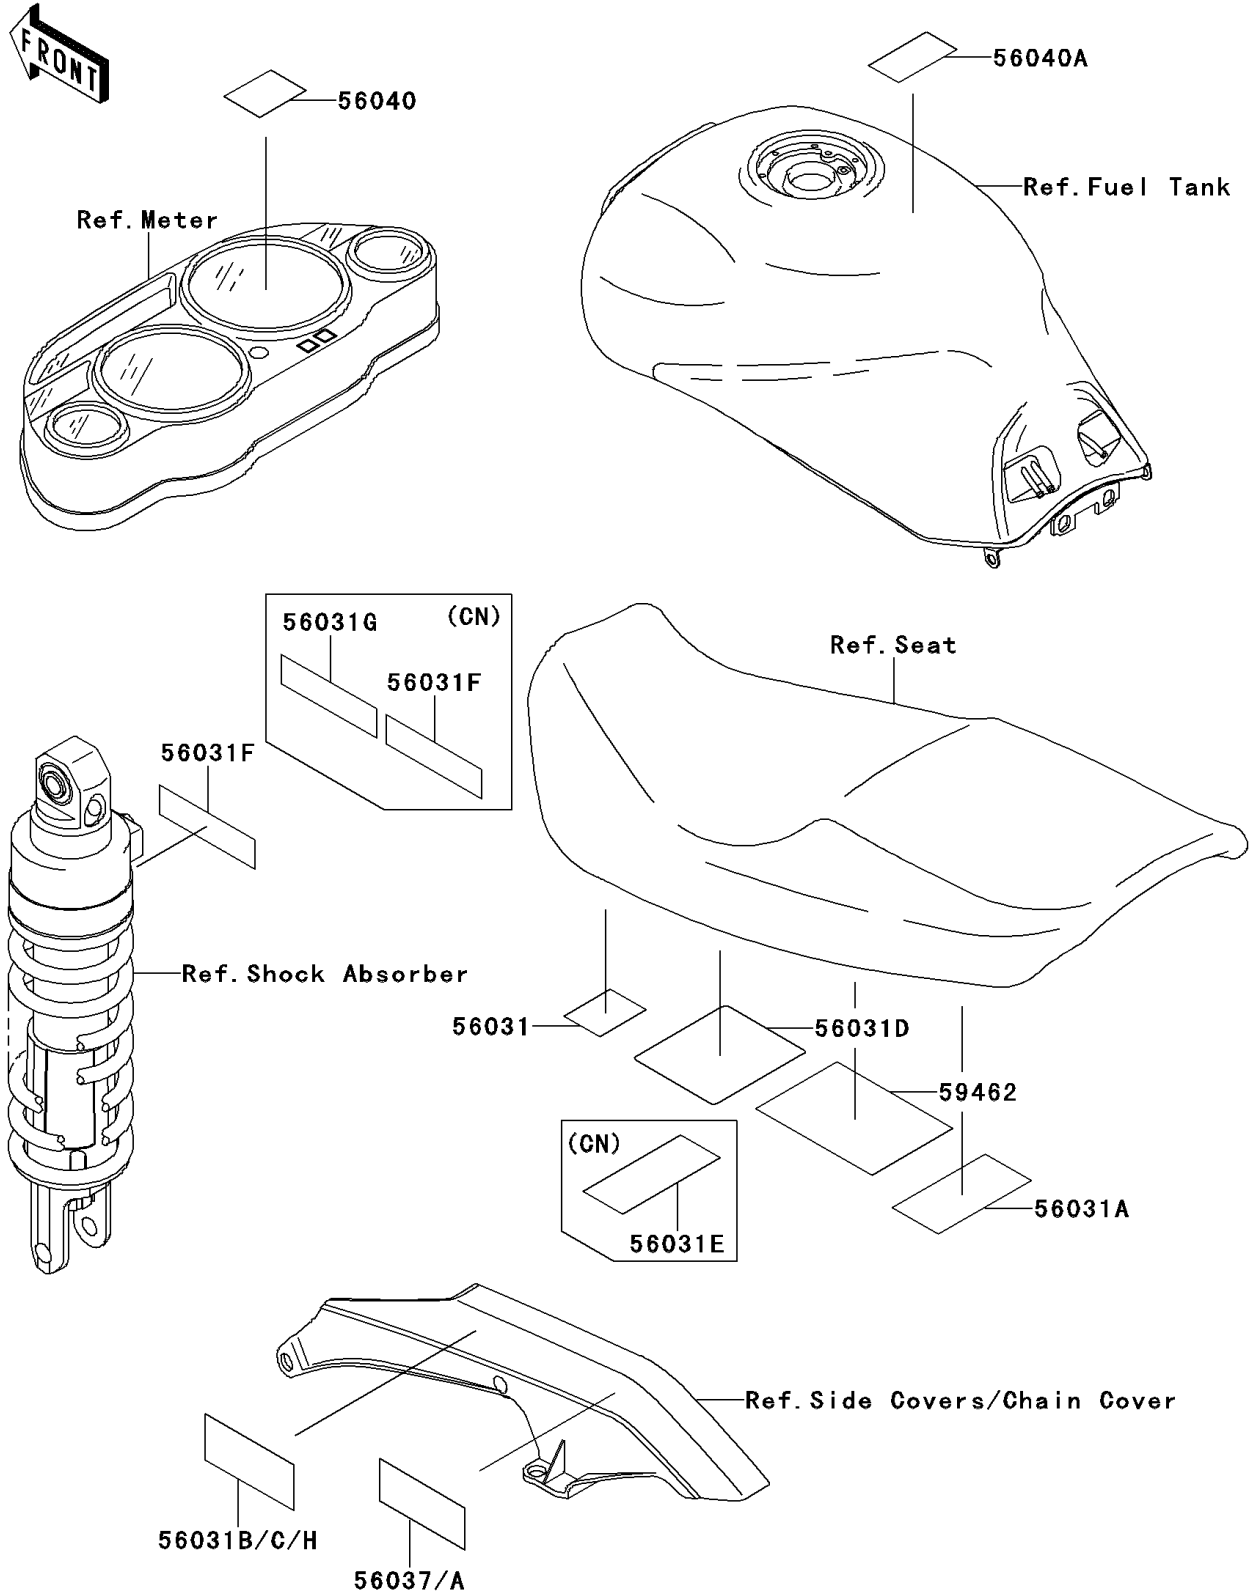

1997 GPZ 1100 PARTS DIAGRAM

Labels

F2860

1997 GPZ 1100 PARTS LIST

Labels

ITEM NAME	PART NUMBER	QUANTITY
LABEL-MANUAL,OIL&OIL FILTER (Ref # 56031A)	56031-1728	1
LABEL-MANUAL,DAILY SAFETY (Ref # 56031E)	56031-1933	1
LABEL-MANUAL,REAR SUSPENSION (Ref # 56031F)	56031-1943	1
LABEL-MANUAL,REAR SUSPANSION (Ref # 56031G)	56031-1944	1
LABEL-MANUAL,CHAIN (Ref # 56031H)	56031-1989	1
LABEL-SPECIFICATION,TIRE&LOAD (Ref # 56037A)	56037-1669	1