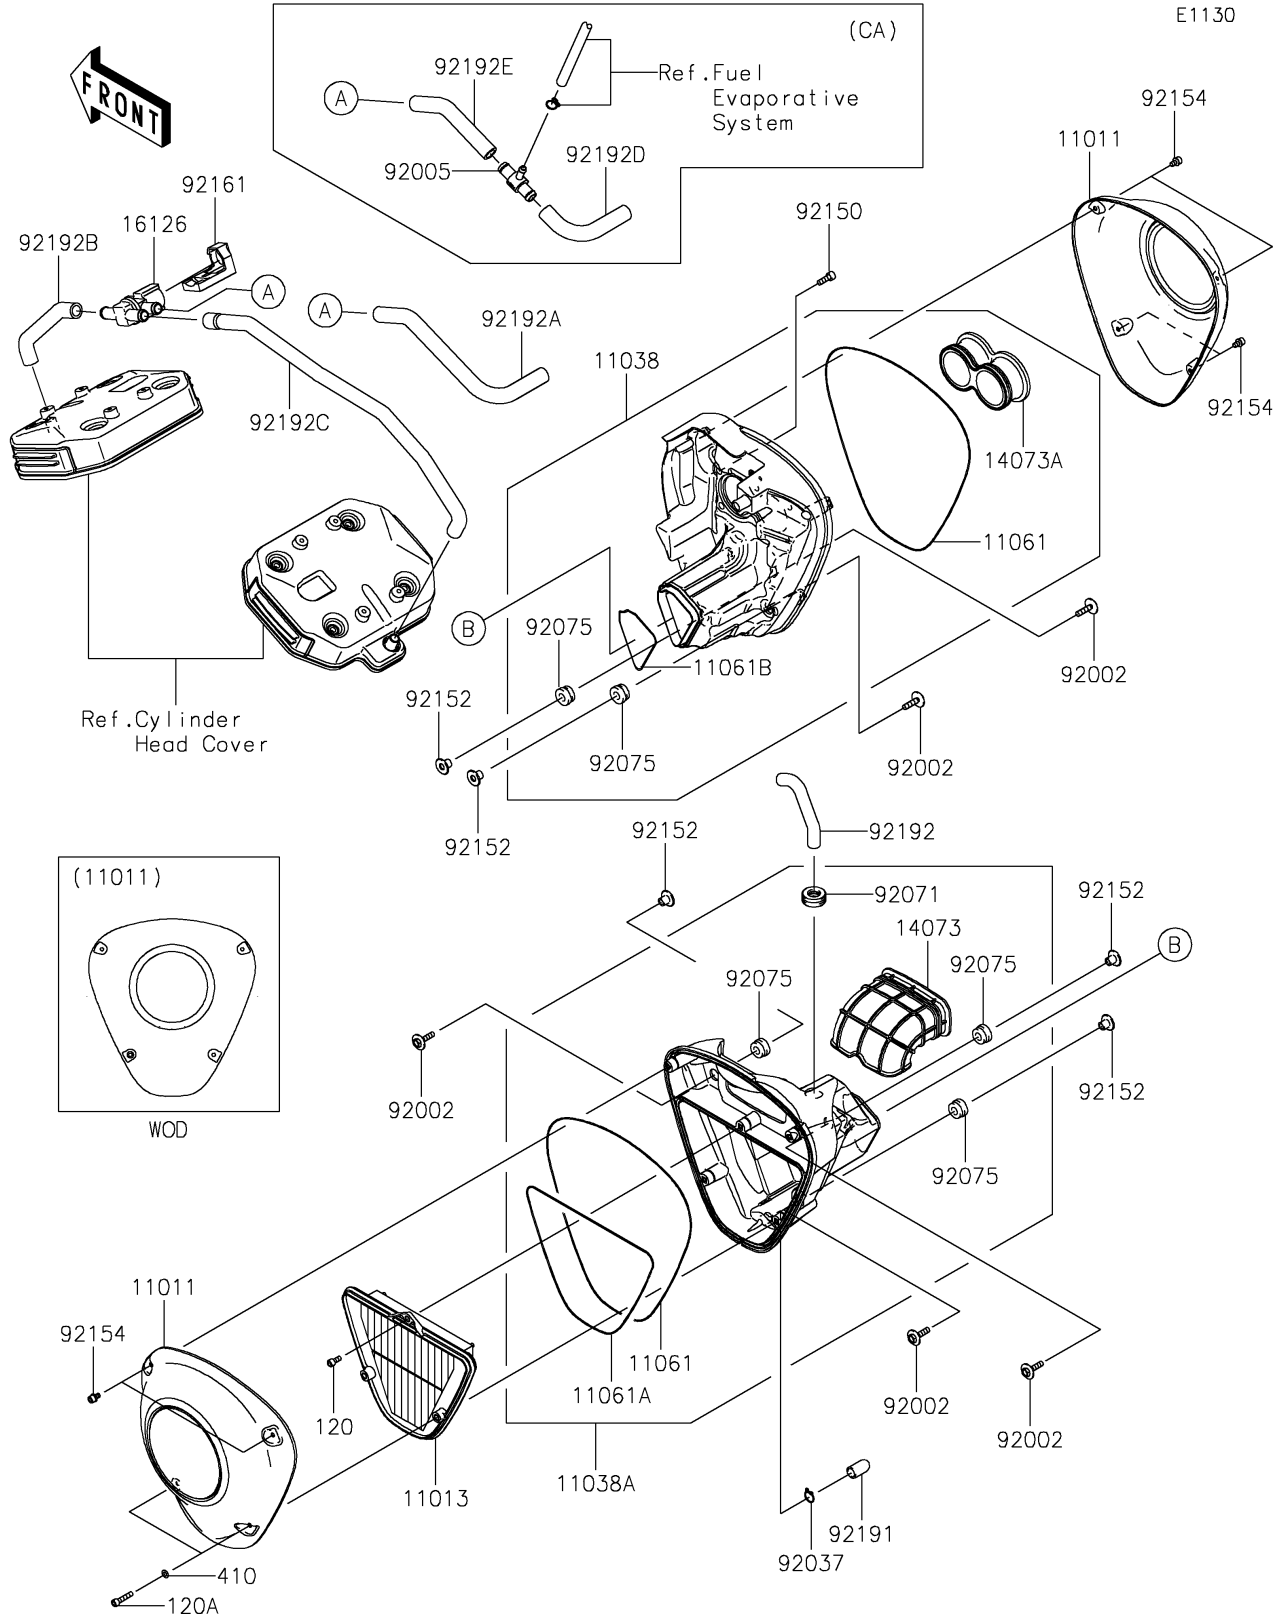

2023 VULCAN® 1700 VOYAGER® ABS PARTS DIAGRAM

Air Cleaner

2023 VULCAN® 1700 VOYAGER® ABS PARTS LIST

Air Cleaner

ITEM NAME	PART NUMBER	QUANTITY
CASE-AIR FILTER (Ref # 11011)	11011-0119	2
ELEMENT-AIR FILTER (Ref # 11013)	11013-0031	1
CASE-ASSY-AIR FILTER,RH (Ref # 11038)	11038-0708	1
CASE-ASSY-AIR FILTER,LH (Ref # 11038A)	11038-0710	1
GASKET,3X812 (Ref # 11061)	11061-0346	2
GASKET,3X630 (Ref # 11061A)	11061-0347	1
GASKET,3X222 (Ref # 11061B)	11061-0367	1
DUCT,INTAKE (Ref # 14073)	14073-0202	1
DUCT,THROBO. FUNNEL (Ref # 14073A)	14073-0203	1
VALVE,AIR SWITCHING (Ref # 16126)	16126-0746	1
BOLT,6X25 (Ref # 92002)	92002-1135	5
FITTING (Ref # 92005)	92005-0054	1
CLAMP,14.5MM (Ref # 92037)	92037-1900	1
GROMMET,AIR SUCTION VALVE (Ref # 92071)	92071-1249	1
DAMPER,RUBBER (Ref # 92075)	92075-1123	5
BOLT,6X18 (Ref # 92150)	92150-1645	5
COLLAR,6.3X10X12 (Ref # 92152)	92152-0694	5
BOLT,SOCKET,5X10 (Ref # 92154)	92154-0131	6
DAMPER (Ref # 92161)	92161-0309	1
TUBE (Ref # 92191)	92191-1704	1
TUBE,BREATHER (Ref # 92192)	92192-0650	1
TUBE,A/C-ASWV (Ref # 92192A)	92192-0651	1
TUBE,FR HEAD-ASWV (Ref # 92192B)	92192-0652	1
TUBE,RR HEAD-ASWV (Ref # 92192C)	92192-0653	1
TUBE,ASWV-FITTING (Ref # 92192D)	92192-0654	1
TUBE,FITTING-A/C (Ref # 92192E)	92192-0655	1
BOLT-SOCKET,5X12 (Ref # 120)	120CA0512	1
BOLT-SOCKET,5X25 (Ref # 120A)	120R0525	2
W-PLAIN-S,5MM (Ref # 410)	410S0500	2