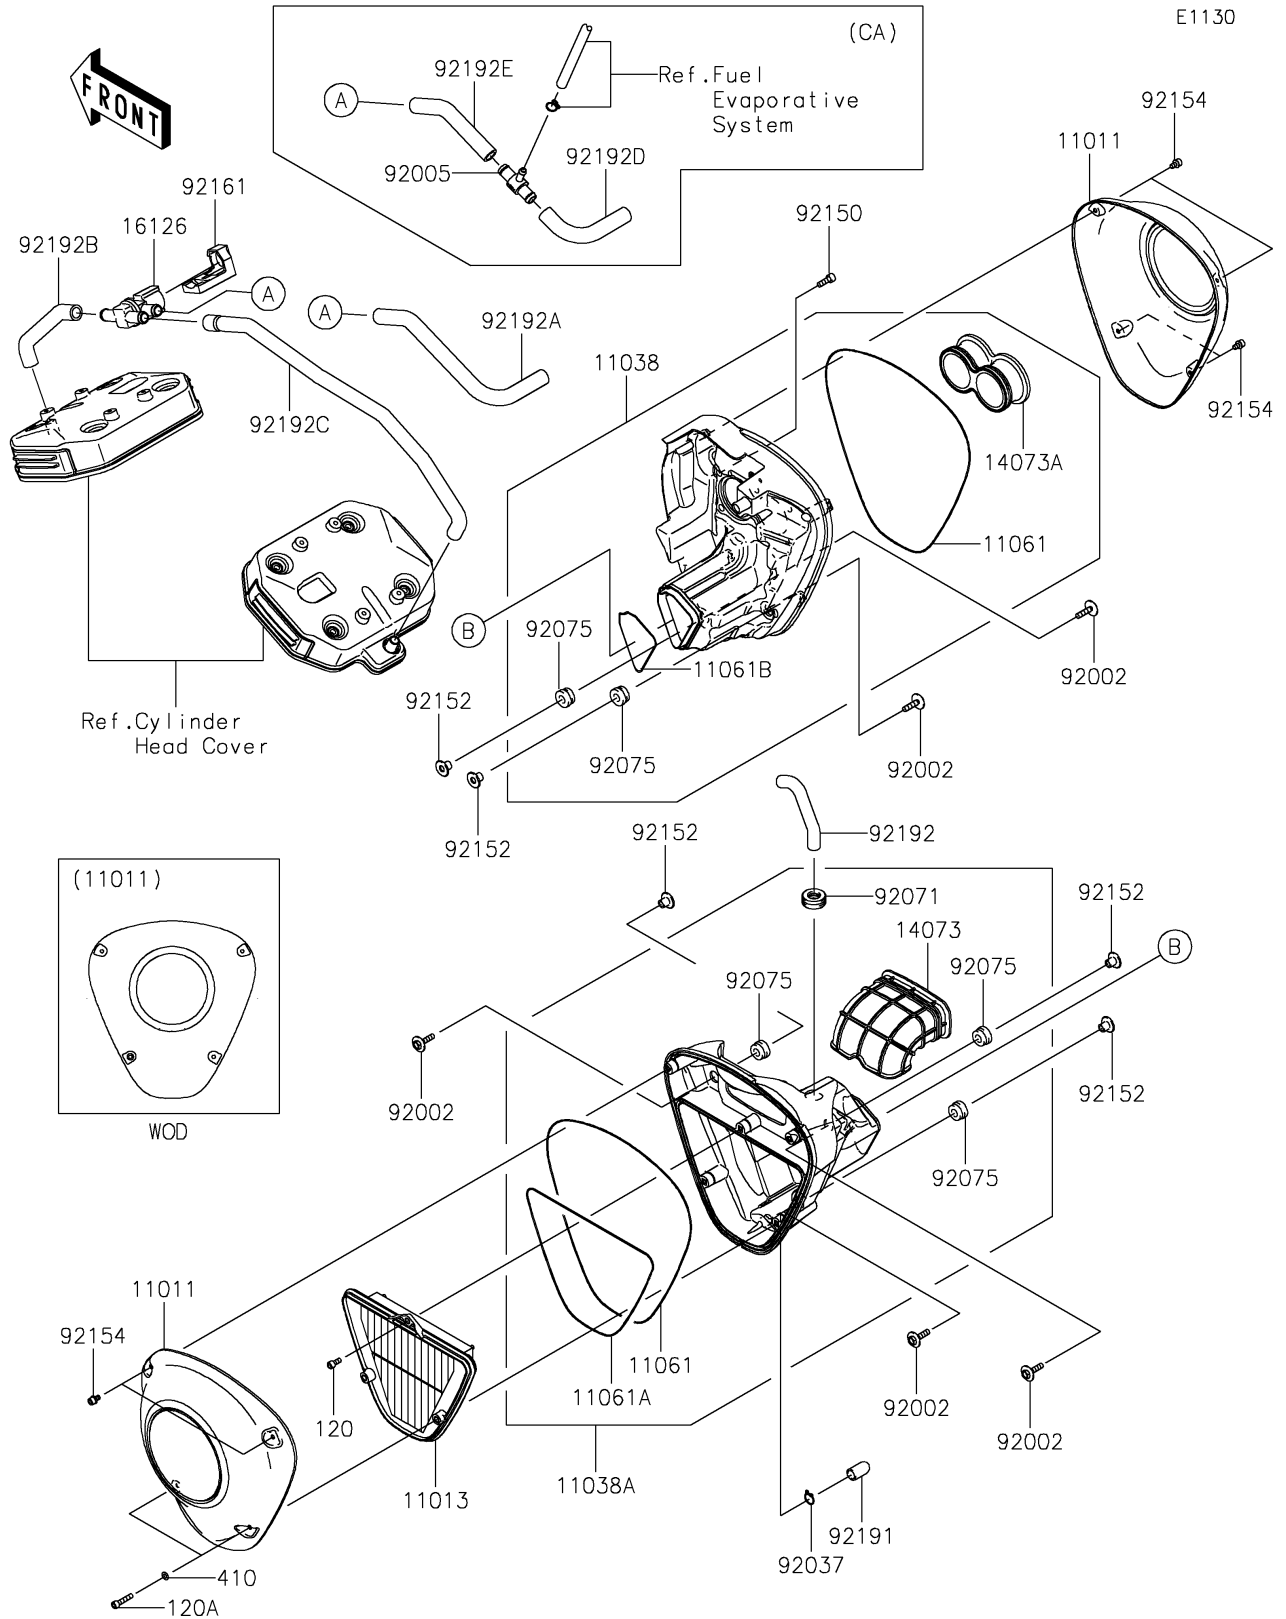

2022 VULCAN® 1700 VOYAGER® ABS PARTS DIAGRAM

Air Cleaner

2022 VULCAN® 1700 VOYAGER® ABS PARTS LIST

Air Cleaner

ITEM NAME	PART NUMBER	QUANTITY
CASE-AIR FILTER (Ref # 11011)	11011-0119	2
ELEMENT-AIR FILTER (Ref # 11013)	11013-0031	1
CASE-ASSY-AIR FILTER,RH (Ref # 11038)	11038-0708	1
CASE-ASSY-AIR FILTER,LH (Ref # 11038A)	11038-0710	1
GASKET,3X812 (Ref # 11061)	11061-0346	2
GASKET,3X630 (Ref # 11061A)	11061-0347	1
GASKET,3X222 (Ref # 11061B)	11061-0367	1
DUCT,INTAKE (Ref # 14073)	14073-0202	1
DUCT,THROBO. FUNNEL (Ref # 14073A)	14073-0203	1
VALVE,AIR SWITCHING (Ref # 16126)	16126-0746	1
BOLT,6X25 (Ref # 92002)	92002-1135	5
FITTING (Ref # 92005)	92005-0054	1
CLAMP,14.5MM (Ref # 92037)	92037-1900	1
GROMMET,AIR SUCTION VALVE (Ref # 92071)	92071-1249	1
DAMPER,RUBBER (Ref # 92075)	92075-1123	5
BOLT,6X18 (Ref # 92150)	92150-1645	5
COLLAR,6.3X10X12 (Ref # 92152)	92152-0694	5
BOLT,SOCKET,5X10 (Ref # 92154)	92154-0131	6
DAMPER (Ref # 92161)	92161-0309	1
TUBE (Ref # 92191)	92191-1704	1
TUBE,BREATHER (Ref # 92192)	92192-0650	1
TUBE,A/C-ASWV (Ref # 92192A)	92192-0651	1
TUBE,FR HEAD-ASWV (Ref # 92192B)	92192-0652	1
TUBE,RR HEAD-ASWV (Ref # 92192C)	92192-0653	1
TUBE,ASWV-FITTING (Ref # 92192D)	92192-0654	1
TUBE,FITTING-A/C (Ref # 92192E)	92192-0655	1
BOLT-SOCKET,5X12 (Ref # 120)	120CA0512	1
BOLT-SOCKET,5X25 (Ref # 120A)	120R0525	2
W-PLAIN-S,5MM (Ref # 410)	410S0500	2