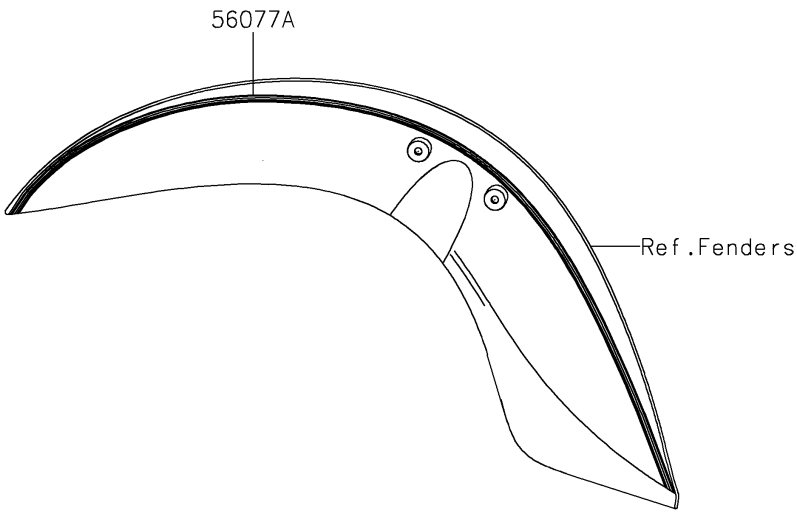

2025 Vulcan 900 Classic LT PARTS DIAGRAM

Decals(DSFNN/DSFNL)

F2861C

2025 Vulcan 900 Classic LT PARTS LIST

Decals(DSFNN/DSFNL)

ITEM NAME	PART NUMBER	QUANTITY
MARK,SIDE COVER,KAWASAKI (Ref # 56050)	56050-1901	1
MARK,FUEL TANK,LH (Ref # 56052)	56052-0810	1
MARK,FUEL TANK,RH (Ref # 56052A)	56052-0811	1
MARK,PLATE (Ref # 56052B)	56052-0851	1
MARK,BACKREST (Ref # 56052C)	56052-0852	1
PATTERN,FUEL TANK (Ref # 56077)	56077-2354	2
PATTERN,FENDER (Ref # 56077A)	56077-2356	4