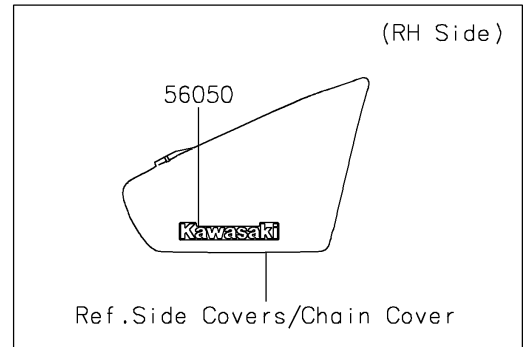

2025 Vulcan 900 Classic LT PARTS DIAGRAM

Decals(DSFNN/DSFNL)

F2861C

2025 Vulcan 900 Classic LT PARTS LIST

Decals(DSFNN/DSFNL)

ITEM NAME	PART NUMBER	QUANTITY
MARK,SIDE COVER,KAWASAKI (Ref # 56050)	56050-1901	1
MARK,FUEL TANK,LH (Ref # 56052)	56052-0810	1
MARK,FUEL TANK,RH (Ref # 56052A)	56052-0811	1
MARK,PLATE (Ref # 56052B)	56052-0851	1
MARK,BACKREST (Ref # 56052C)	56052-0852	1
PATTERN,FUEL TANK (Ref # 56077)	56077-2354	2
PATTERN,FENDER (Ref # 56077A)	56077-2356	4