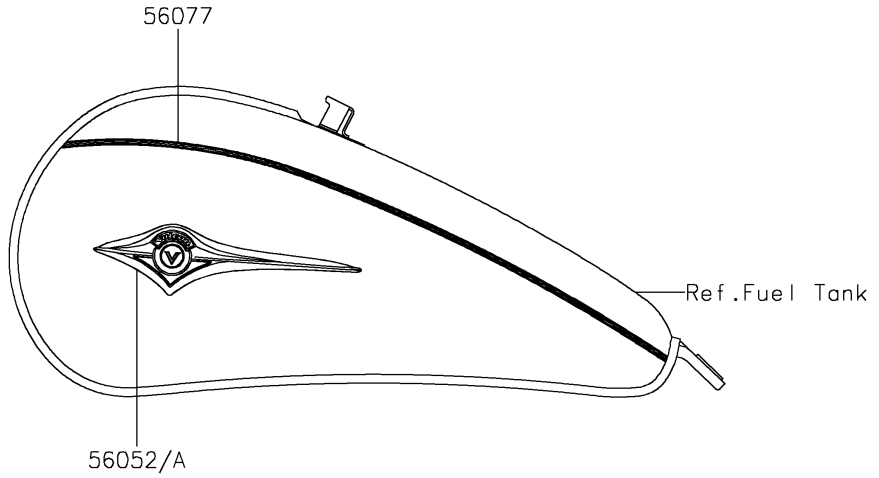

2025 Vulcan 900 Classic LT PARTS DIAGRAM

Decals(DSFNN/DSFNL)

F2861C

2025 Vulcan 900 Classic LT PARTS LIST

Decals(DSFNN/DSFNL)

ITEM NAME	PART NUMBER	QUANTITY
MARK,SIDE COVER,KAWASAKI (Ref # 56050)	56050-1901	1
MARK,FUEL TANK,LH (Ref # 56052)	56052-0810	1
MARK,FUEL TANK,RH (Ref # 56052A)	56052-0811	1
MARK,PLATE (Ref # 56052B)	56052-0851	1
MARK,BACKREST (Ref # 56052C)	56052-0852	1
PATTERN,FUEL TANK (Ref # 56077)	56077-2354	2
PATTERN,FENDER (Ref # 56077A)	56077-2356	4