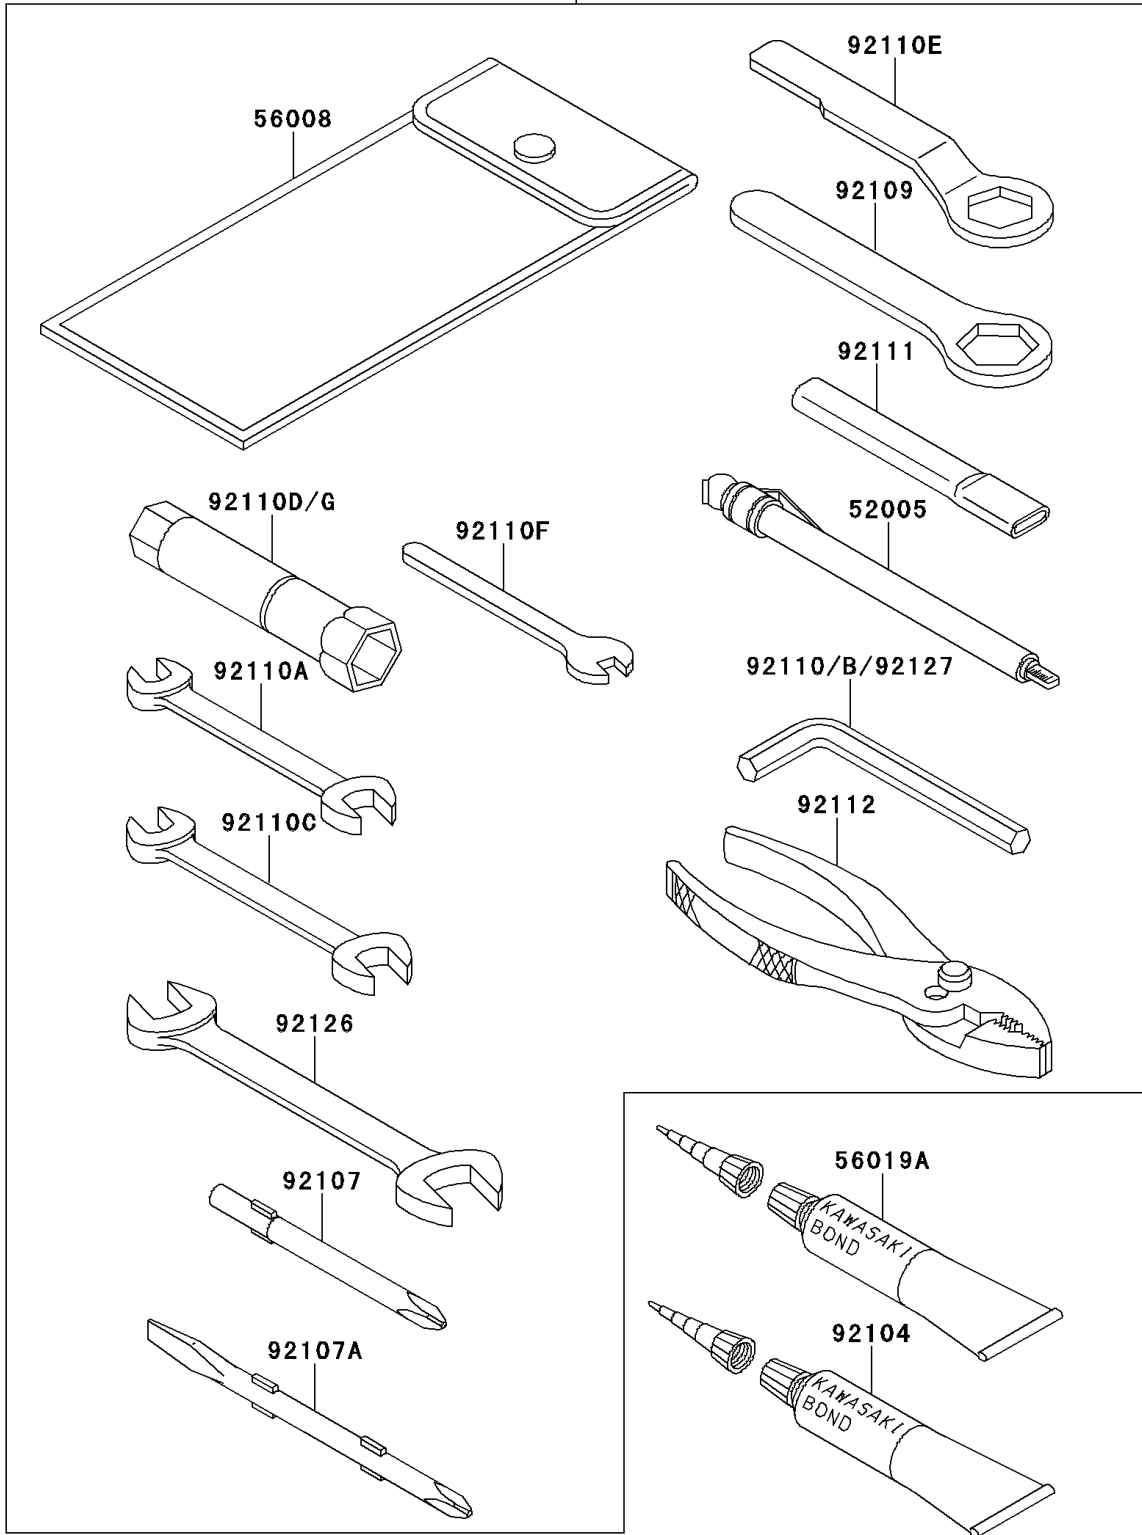

## 1997 GPZ 1100 PARTS DIAGRAM

Owner's Tools

56007

F2810

## 1997 GPZ 1100 PARTS LIST

### Owner's Tools

ITEM NAME	PART NUMBER	QUANTITY
GAUGE,AIR,3.5KG/CM2 (Ref # 52005)	52005-1031	1
TOOL-KIT (Ref # 56007)	56007-1395	1
BAG,TOOL (Ref # 56008)	56008-006	1
THREE BOND TB1211,HT/RS,WHITE (Ref # 56019A)	56019-120	1
GASKET-LIQUID,TUBE,100G,BLACK (Ref # 92104)	92104-1003	1
TOOL-DRIVER,#3PHILLIPS (Ref # 92107)	92107-1002	1
TOOL-DRIVER,#2PHILLIPS&SLOT (Ref # 92107A)	92107-1052	1
TOOL-WRENCH,BOX END,27MM (Ref # 92109)	92109-009	1
TOOL-WRENCH,ALLEN,5MM (Ref # 92110)	92110-1015	1
TOOL-WRENCH,OPEN END,10X12 (Ref # 92110A)	92110-1038	1
TOOL-WRENCH,HOOK&BOXEND,14MM (Ref # 92110B)	92110-1040	1
TOOL-WRENCH,OPEN END,14X17 (Ref # 92110C)	92110-1045	1
TOOL-WRENCH,BOX,16MM (Ref # 92110D)	92110-1145	1
TOOL-WRENCH,BOX END,22MM (Ref # 92110E)	92110-1148	1
TOOL-WRENCH,OPEN END,6MM (Ref # 92110F)	92110-1157	1
TOOL-WRENCH,BOX,10X12 (Ref # 92110G)	92110-1171	1
TOOL-BAR,BOX END WRENCH (Ref # 92111)	92111-1052	1
TOOL-PLIERS (Ref # 92112)	92112-003	1
TOOL-WRENCH,OPEN END,8X10 (Ref # 92126)	92126-001	1
TOOL-WRENCH,ALLEN,6MM (Ref # 92127)	92127-003	1