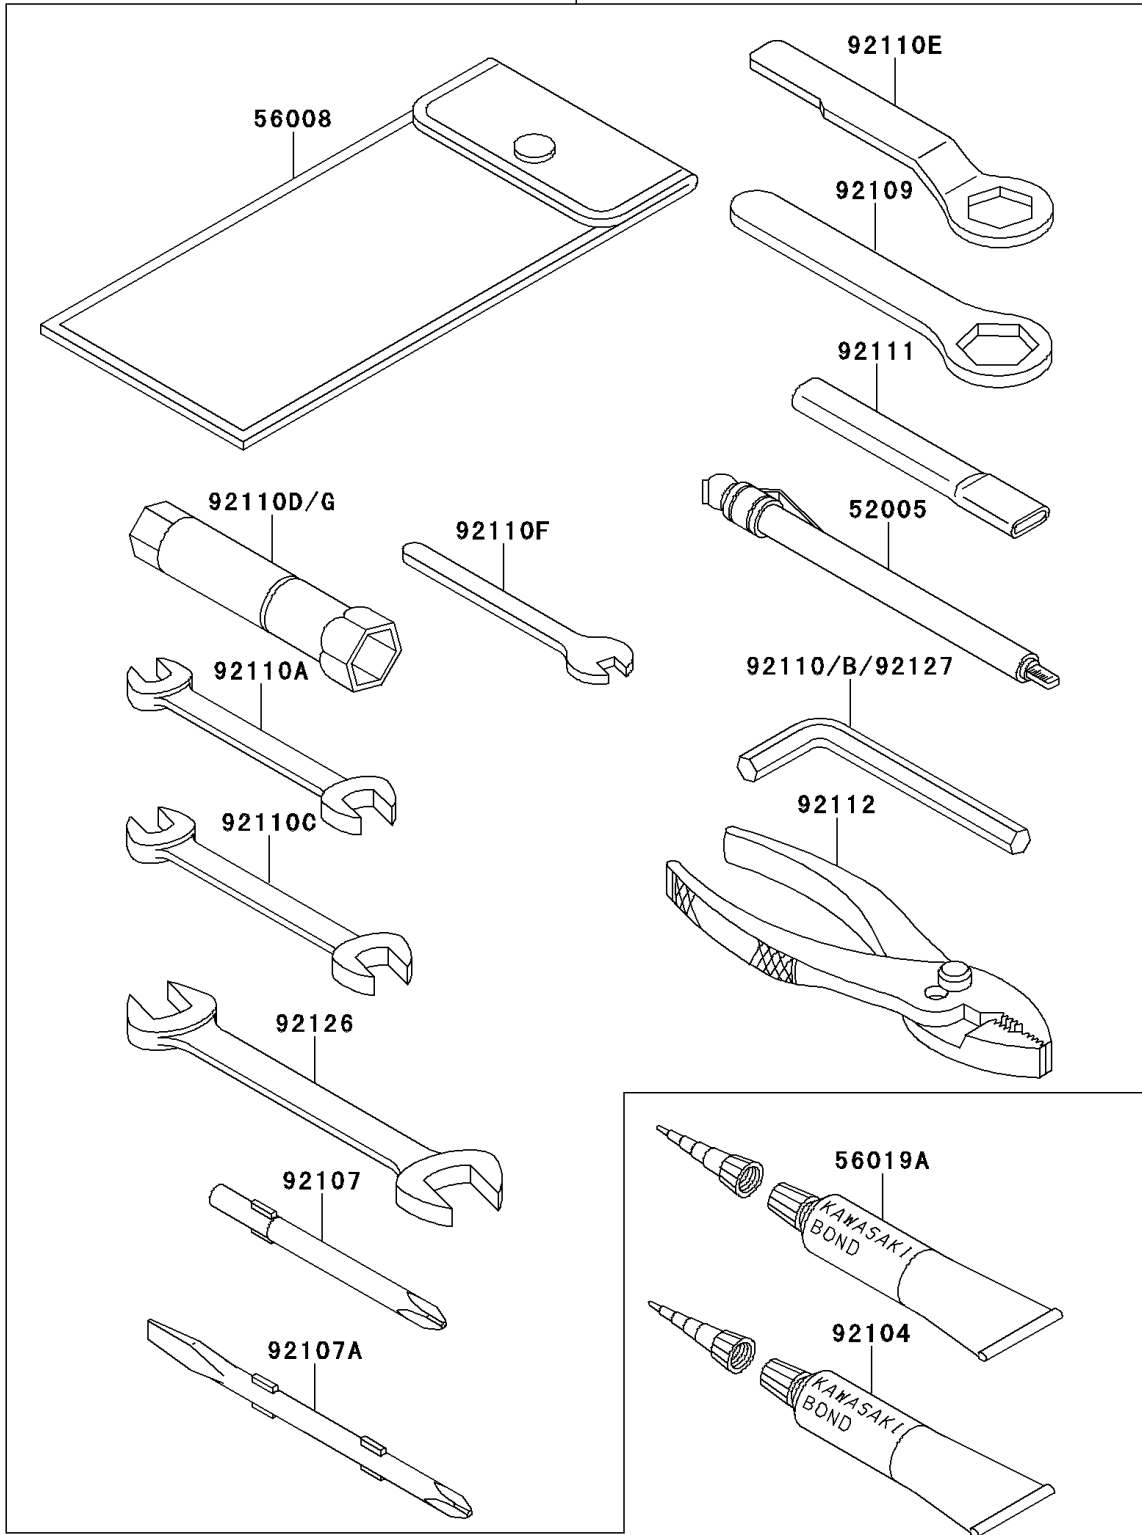

1995 GPZ 1100 PARTS DIAGRAM

Owner's Tools

56007

F2810

1995 GPZ 1100 PARTS LIST

Owner's Tools

ITEM NAME	PART NUMBER	QUANTITY
GAUGE,AIR,3.5KG/CM2 (Ref # 52005)	52005-1031	1
TOOL-KIT (Ref # 56007)	56007-1395	1
BAG,TOOL (Ref # 56008)	56008-006	1
THREE BOND TB1211,HT/RS,WHITE (Ref # 56019A)	56019-120	1
GASKET-LIQUID,TUBE,100G,BLACK (Ref # 92104)	92104-1003	1
TOOL-DRIVER,#3PHILLIPS (Ref # 92107)	92107-1002	1
TOOL-DRIVER,#2PHILLIPS&SLOT (Ref # 92107A)	92107-1052	1
TOOL-WRENCH,BOX END,27MM (Ref # 92109)	92109-009	1
TOOL-WRENCH,ALLEN,5MM (Ref # 92110)	92110-1015	1
TOOL-WRENCH,OPEN END,10X12 (Ref # 92110A)	92110-1038	1
TOOL-WRENCH,HOOK&BOXEND,14MM (Ref # 92110B)	92110-1040	1
TOOL-WRENCH,OPEN END,14X17 (Ref # 92110C)	92110-1045	1
TOOL-WRENCH,BOX,16MM (Ref # 92110D)	92110-1145	1
TOOL-WRENCH,BOX END,22MM (Ref # 92110E)	92110-1148	1
TOOL-WRENCH,OPEN END,6MM (Ref # 92110F)	92110-1157	1
TOOL-WRENCH,BOX,10X12 (Ref # 92110G)	92110-1171	1
TOOL-BAR,BOX END WRENCH (Ref # 92111)	92111-1052	1
TOOL-PLIERS (Ref # 92112)	92112-003	1
TOOL-WRENCH,OPEN END,8X10 (Ref # 92126)	92126-001	1
TOOL-WRENCH,ALLEN,6MM (Ref # 92127)	92127-003	1