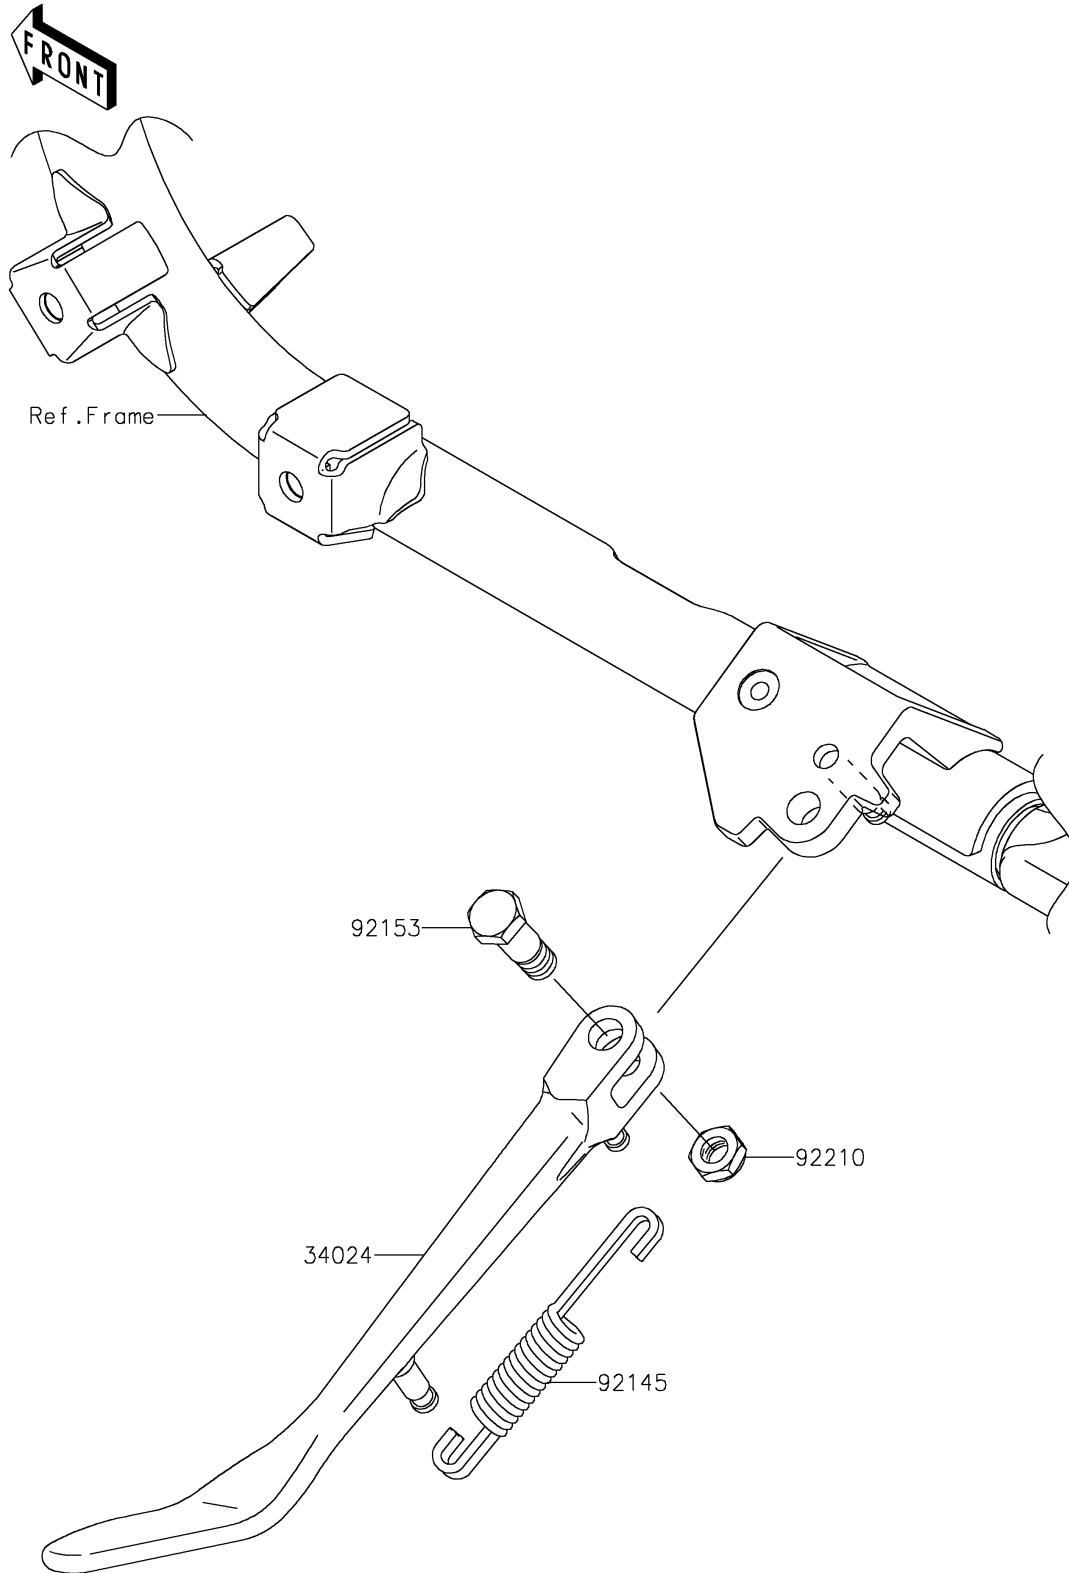

# 2025 Vulcan 900 Classic LT PARTS DIAGRAM

Stand(s)

F2190

## 2025 Vulcan 900 Classic LT PARTS LIST

Stand(s)

ITEM NAME	PART NUMBER	QUANTITY
STAND-SIDE (Ref # 34024)	34024-0083	1
SPRING,SIDE STAND (Ref # 92145)	92145-0687	1
BOLT,SIDE STAND,10MM (Ref # 92153)	92153-1416	1
NUT,LOCK,10MM (Ref # 92210)	92210-0784	1