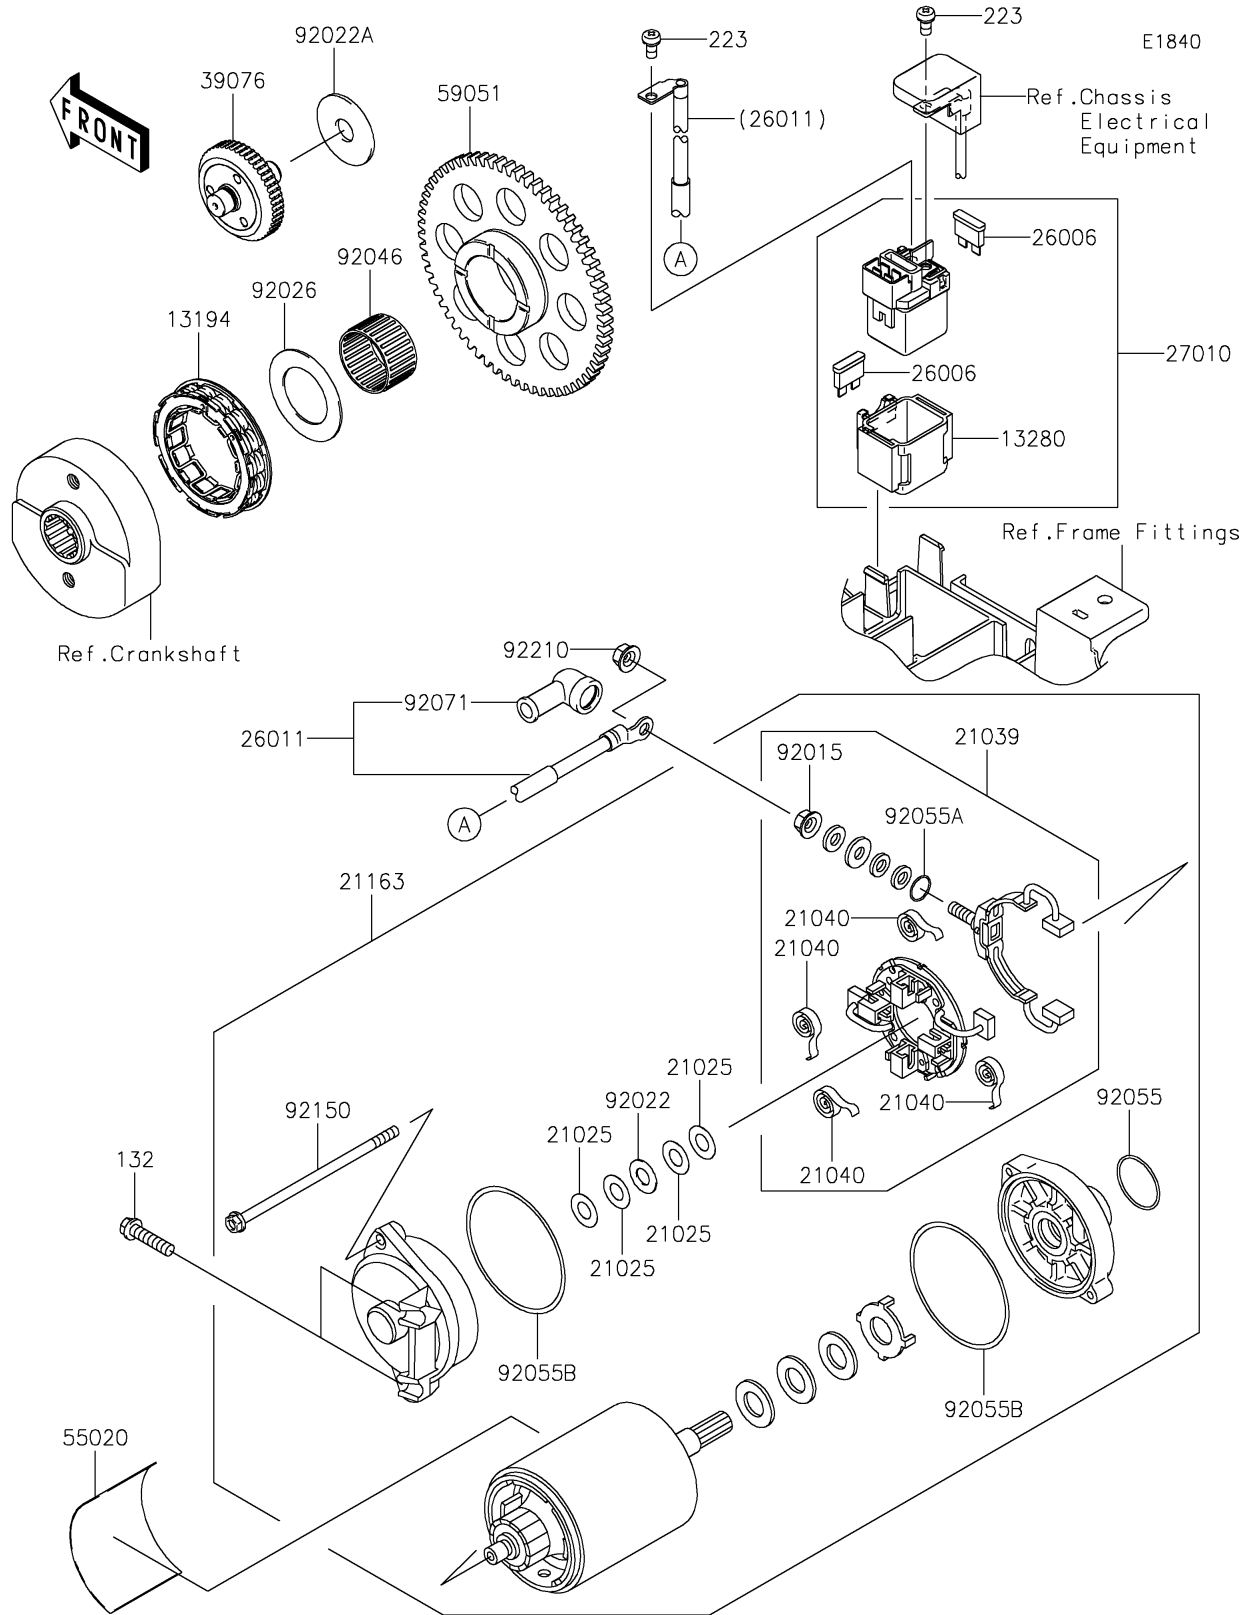

2024 Vulcan 900 Classic LT PARTS DIAGRAM

Starter Motor

2024 Vulcan 900 Classic LT PARTS LIST

Starter Motor

ITEM NAME	PART NUMBER	QUANTITY
CLUTCH-ONEWAY (Ref # 13194)	13194-0009	1
HOLDER,MAGNETIC SWITCH (Ref # 13280)	13280-0822	1
WASHER,9.1X18X0.2 (Ref # 21025)	21025-011	AR
BRUSH,CARBON (Ref # 21039)	21039-1060	1
SPRING-BRUSH (Ref # 21040)	21040-1055	4
STARTER-ELECTRIC (Ref # 21163)	21163-0066	1
FUSE,BLADE,30A,GREEN (Ref # 26006)	26006-1006	2
WIRE-LEAD,STARTER MOTOR (Ref # 26011)	26011-0126	1
SWITCH,MAGNETIC (Ref # 27010)	27010-0793	1
LIMITER (Ref # 39076)	39076-0008	1
GUARD,STARTER MOTER (Ref # 55020)	55020-1589	1
GEAR-SPUR,63T (Ref # 59051)	59051-0060	1
NUT,STARTER MOTOR (Ref # 92015)	92015-1476	1
WASHER,9.1X18X0.8 (Ref # 92022)	92022-1132	1
WASHER,12.3X38X2.0 (Ref # 92022A)	92022-1664	1
SPACER,31X49.5X1.2 (Ref # 92026)	92026-1490	1
BEARING-NEEDLE,K30X35X20 (Ref # 92046)	92046-1171	1
RING-O (Ref # 92055)	92055-1276	1
RING-O,4.5X2.0 (Ref # 92055A)	92055-1370	1
RING-O,STARTER MOTOR (Ref # 92055B)	92055-1381	2
GROMMET (Ref # 92071)	92071-0024	1
BOLT,STARTER MOTOR (Ref # 92150)	92150-1572	2
NUT,6MM (Ref # 92210)	92210-0188	1
BOLT-FLANGED-SMALL,6X25 (Ref # 132)	132BA0625	2
SCREW-PAN-WS-CROS,5X10 (Ref # 223)	223AA0510	2