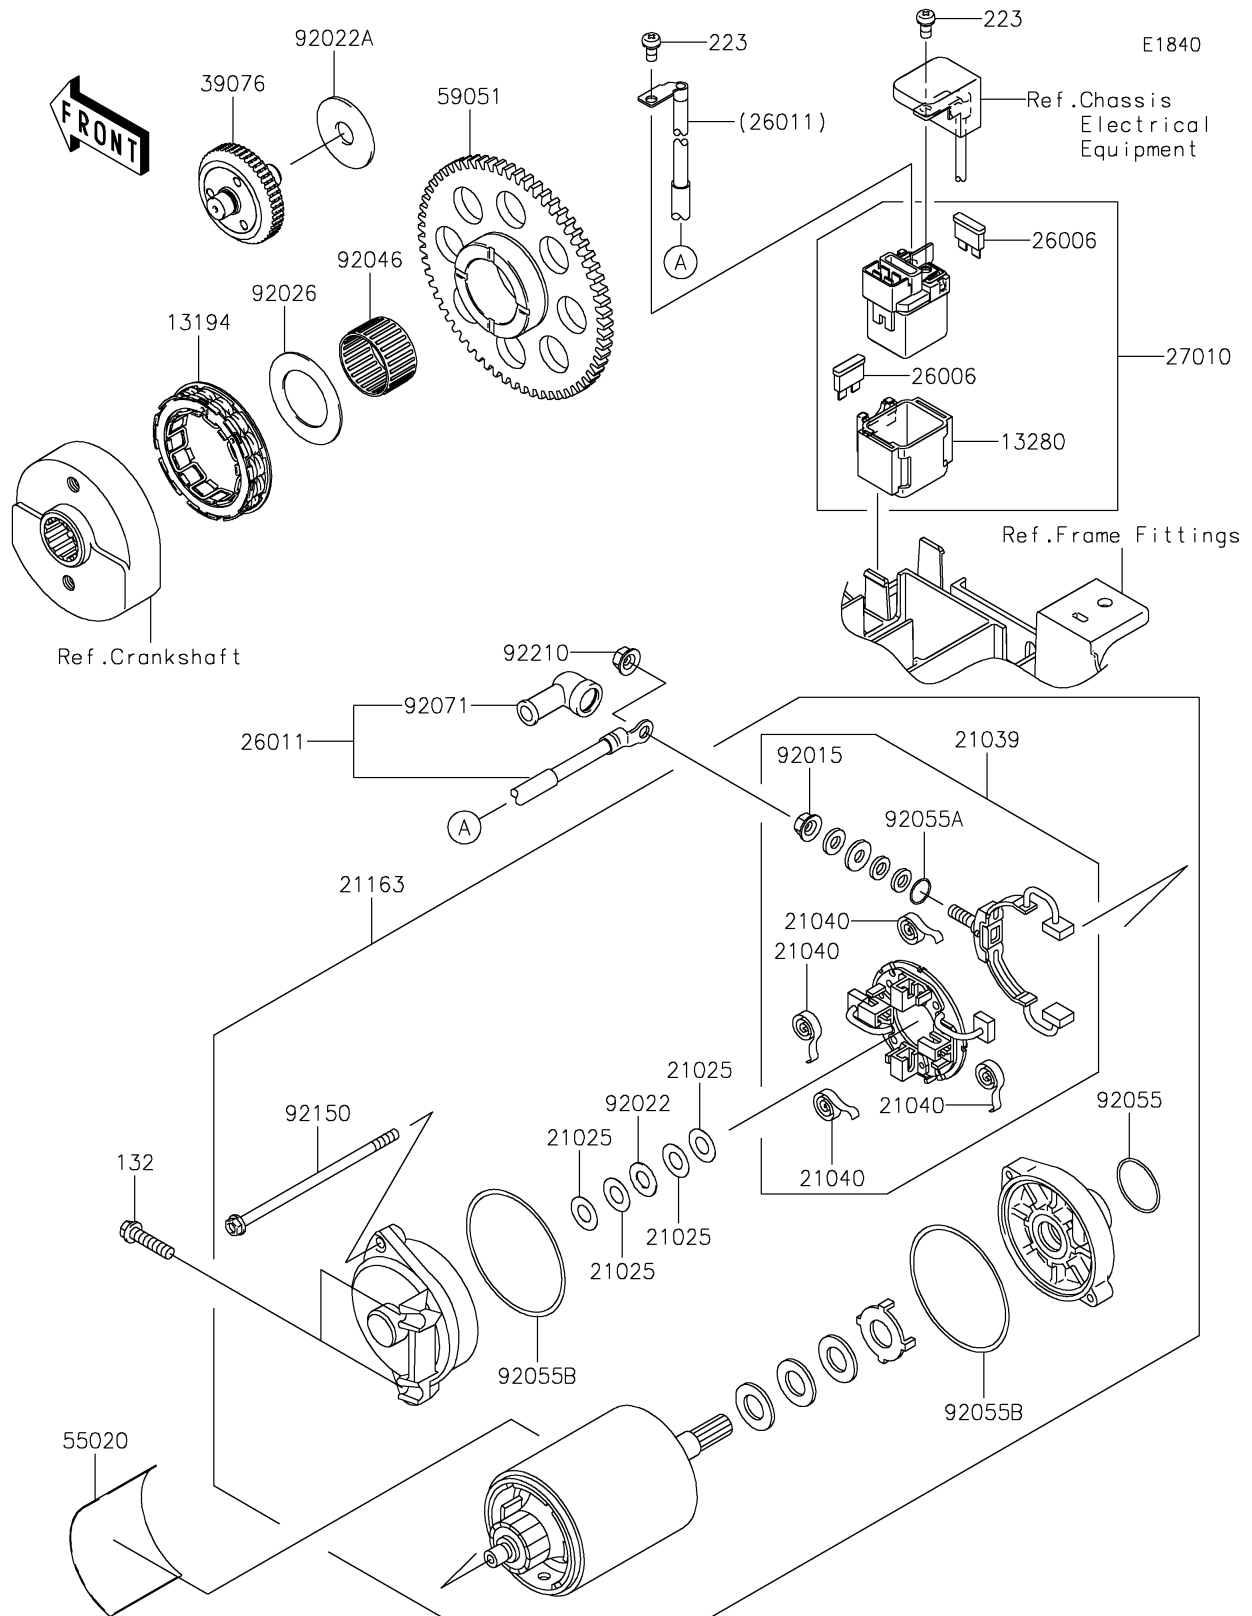

2022 VULCAN® 900 CLASSIC LT PARTS DIAGRAM

Starter Motor

2022 VULCAN® 900 CLASSIC LT PARTS LIST

Starter Motor

ITEM NAME	PART NUMBER	QUANTITY
CLUTCH-ONEWAY (Ref # 13194)	13194-0009	1
HOLDER,MAGNETIC SWITCH (Ref # 13280)	13280-0822	1
WASHER,9.1X18X0.2 (Ref # 21025)	21025-011	AR
BRUSH,CARBON (Ref # 21039)	21039-1060	1
SPRING-BRUSH (Ref # 21040)	21040-1055	4
STARTER-ELECTRIC (Ref # 21163)	21163-0066	1
FUSE,BLADE,30A,GREEN (Ref # 26006)	26006-1006	2
WIRE-LEAD,STARTER MOTOR (Ref # 26011)	26011-0126	1
SWITCH,MAGNETIC (Ref # 27010)	27010-0793	1
LIMITER (Ref # 39076)	39076-0008	1
GUARD,STARTER MOTER (Ref # 55020)	55020-1589	1
GEAR-SPUR,63T (Ref # 59051)	59051-0060	1
NUT,STARTER MOTOR (Ref # 92015)	92015-1476	1
WASHER,9.1X18X0.8 (Ref # 92022)	92022-1132	1
WASHER,12.3X38X2.0 (Ref # 92022A)	92022-1664	1
SPACER,31X49.5X1.2 (Ref # 92026)	92026-1490	1
BEARING-NEEDLE,K30X35X20 (Ref # 92046)	92046-1171	1
RING-O (Ref # 92055)	92055-1276	1
RING-O,4.5X2.0 (Ref # 92055A)	92055-1370	1
RING-O,STARTER MOTOR (Ref # 92055B)	92055-1381	2
GROMMET (Ref # 92071)	92071-0024	1
BOLT,STARTER MOTOR (Ref # 92150)	92150-1572	2
NUT,6MM (Ref # 92210)	92210-0188	1
BOLT-FLANGED-SMALL,6X25 (Ref # 132)	132BA0625	2
SCREW-PAN-WS-CROS,5X10 (Ref # 223)	223AA0510	2