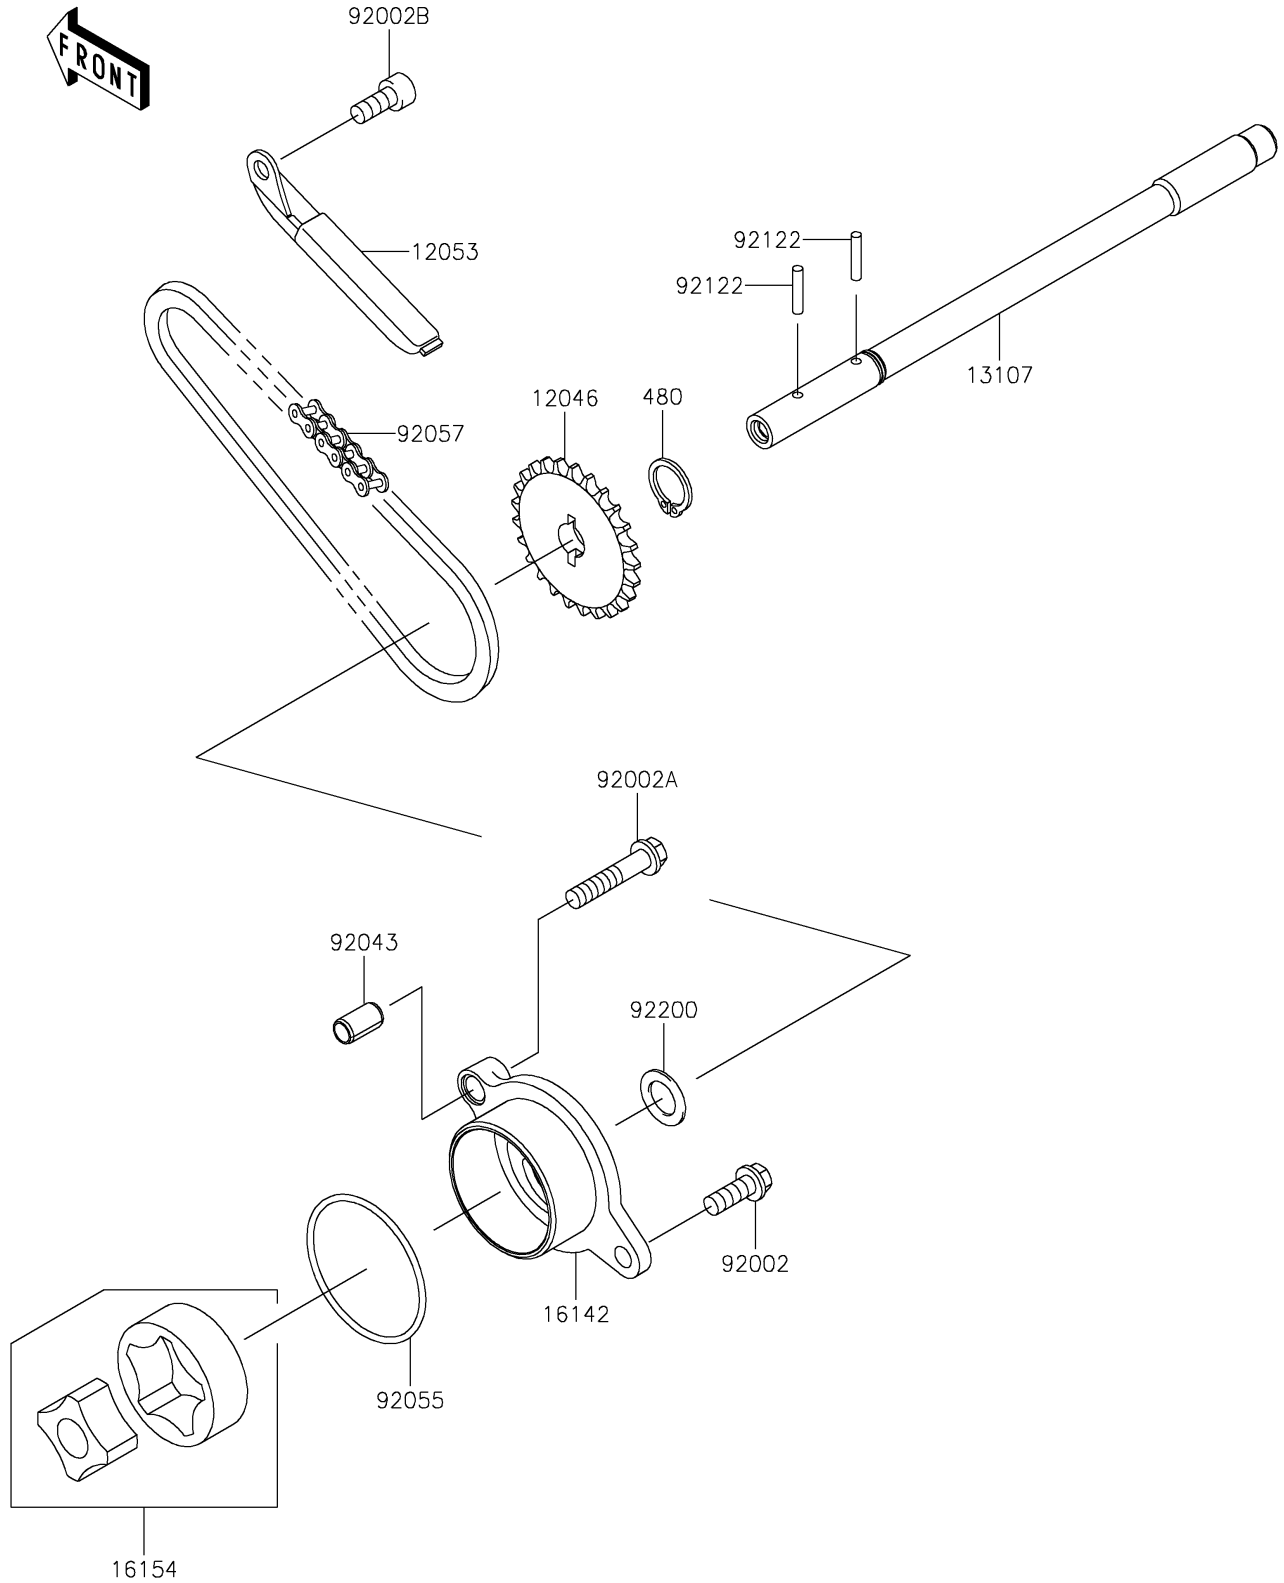

# 2024 Vulcan 900 Classic LT PARTS DIAGRAM

Oil Pump

E1712

## 2024 Vulcan 900 Classic LT PARTS LIST

### Oil Pump

ITEM NAME	PART NUMBER	QUANTITY
SPROCKET,24T (Ref # 12046)	12046-0045	1
GUIDE-CHAIN (Ref # 12053)	12053-0070	1
SHAFT (Ref # 13107)	13107-0116	1
COVER-PUMP,OIL (Ref # 16142)	16142-0028	1
ROTOR-PUMP,40.56X18 (Ref # 16154)	16154-1056	1
BOLT,6X16 (Ref # 92002)	92002-1439	1
BOLT,6X30 (Ref # 92002A)	92002-1534	1
BOLT,SOCKET,6X14 (Ref # 92002B)	92002-1592	1
PIN,6.2X8X14 (Ref # 92043)	92043-1263	1
RING-O,44.7X2.4 (Ref # 92055)	92055-1279	1
CHAIN,DID 25H,54LE (Ref # 92057)	92057-0113	1
ROLLER,3X15.8 (Ref # 92122)	92122-1126	2
WASHER (Ref # 92200)	92200-1009	1
CIRCLIP-TYPE-C,11MM (Ref # 480)	480J1100	1