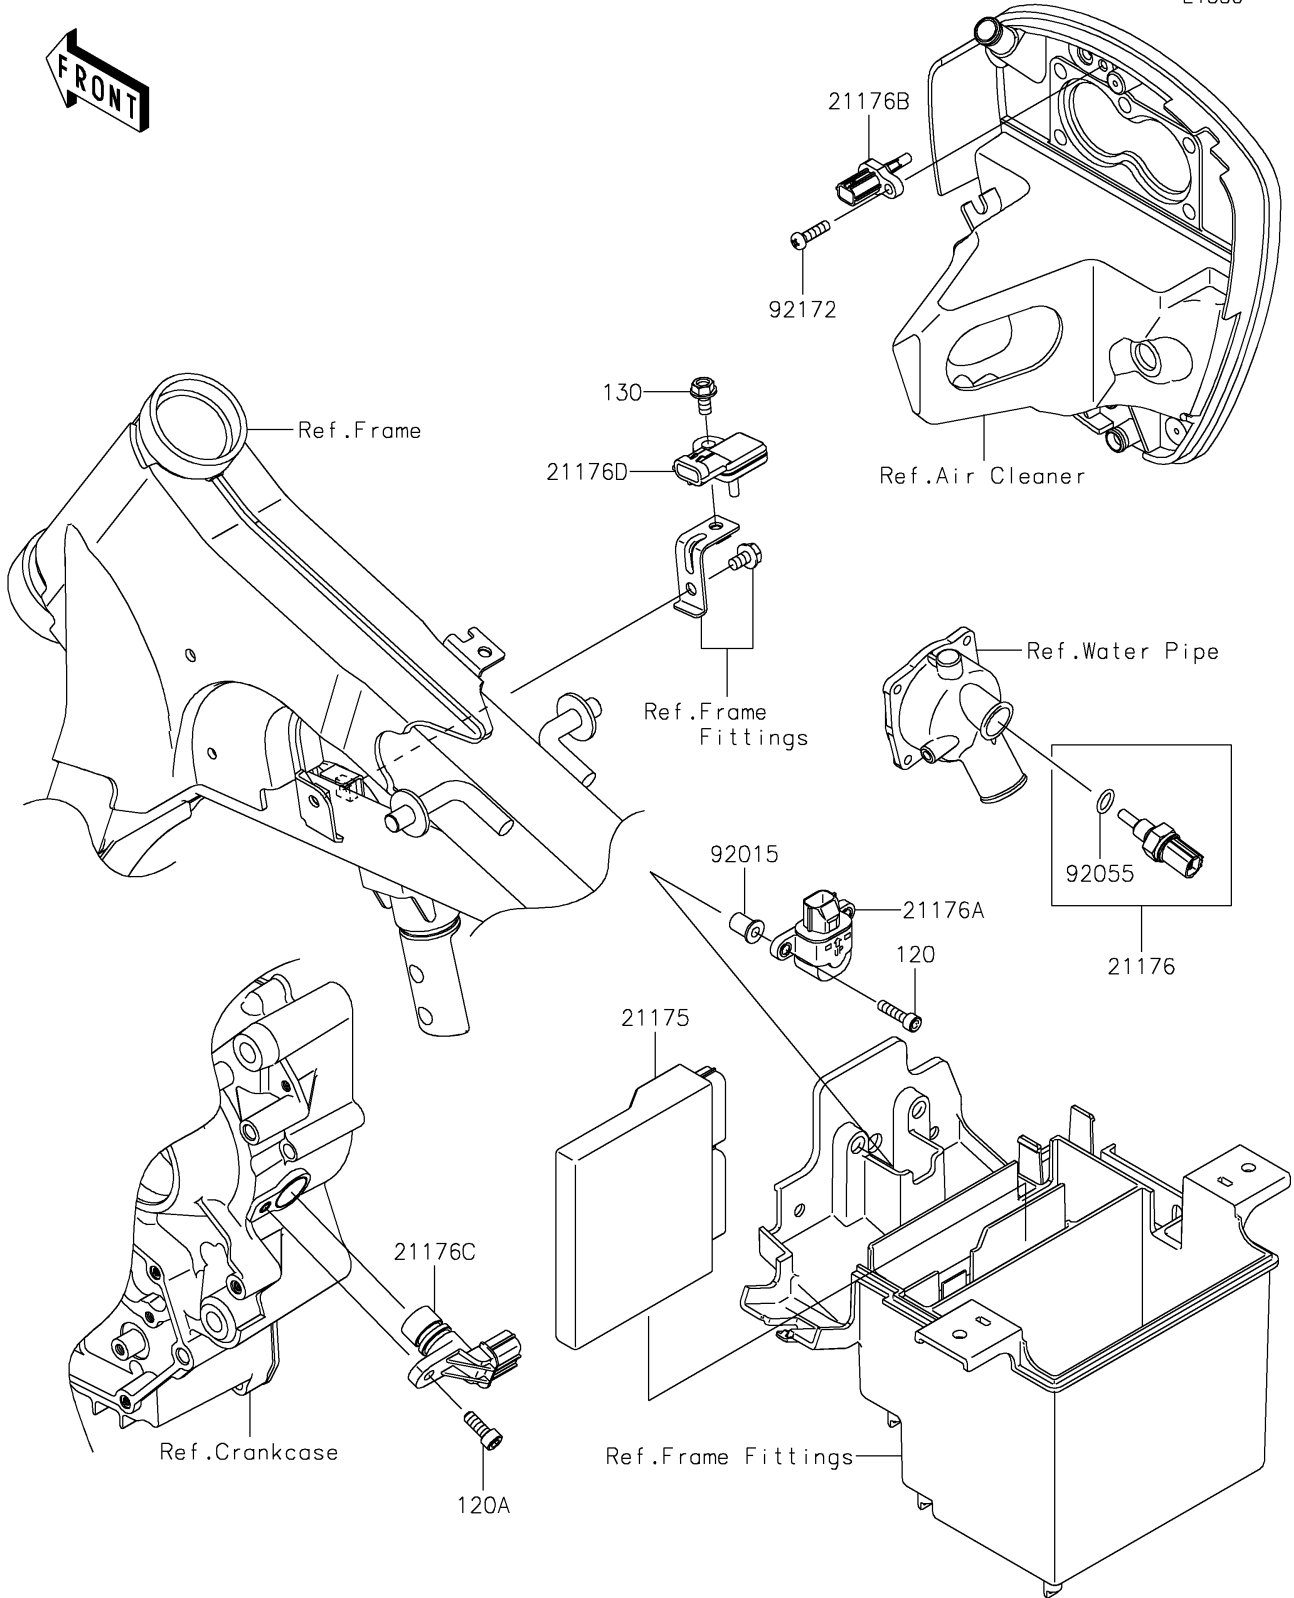

2024 Vulcan 900 Classic LT PARTS DIAGRAM

Fuel Injection

E1530

2024 Vulcan 900 Classic LT PARTS LIST

Fuel Injection

ITEM NAME	PART NUMBER	QUANTITY
CONTROL UNIT-ELECTRONIC (Ref # 21175)	21175-0146	1
SENSOR,WATER TEMP (Ref # 21176)	21176-0009	1
SENSOR (Ref # 21176A)	21176-0025	1
SENSOR,AIR TEMPERATURE (Ref # 21176B)	21176-0048	1
SENSOR,SPEED (Ref # 21176C)	21176-0054	1
SENSOR,PRESSURE (Ref # 21176D)	21176-0058	1
NUT,WELL,5MM (Ref # 92015)	92015-1757	2
RING-O,9.5X1.9 (Ref # 92055)	92055-0016	1
SCREW,TAPPING,5X20 (Ref # 92172)	92172-0011	1
BOLT-SOCKET,5X20 (Ref # 120)	120CA0520	2
BOLT-SOCKET,6X16 (Ref # 120A)	120CA0616	1
BOLT-FLANGED,6X12 (Ref # 130)	130BA0612	1