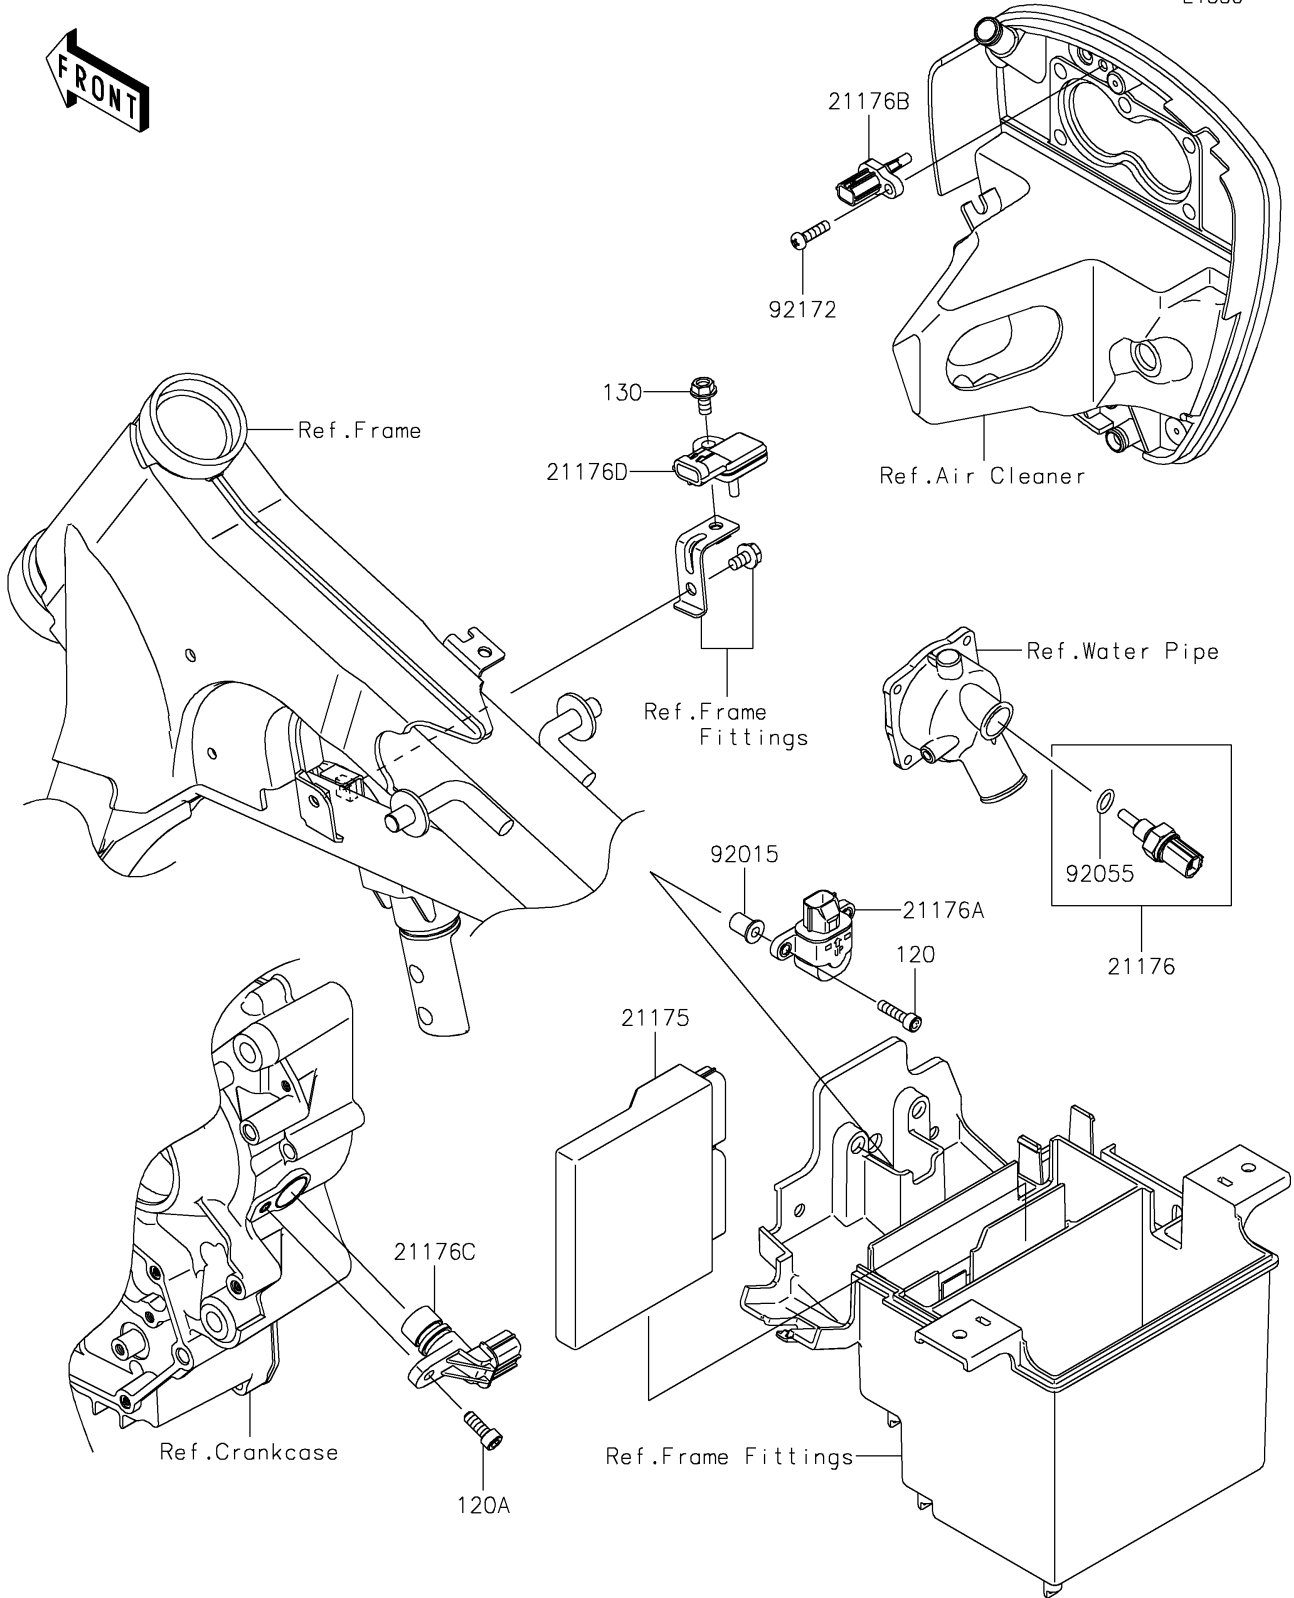

# 2022 VULCAN® 900 CLASSIC LT PARTS DIAGRAM

Fuel Injection

E1530

## 2022 VULCAN® 900 CLASSIC LT PARTS LIST

### Fuel Injection

ITEM NAME	PART NUMBER	QUANTITY
CONTROL UNIT-ELECTRONIC (Ref # 21175)	21175-0146	1
SENSOR,WATER TEMP (Ref # 21176)	21176-0009	1
SENSOR (Ref # 21176A)	21176-0025	1
SENSOR,AIR TEMPERATURE (Ref # 21176B)	21176-0048	1
SENSOR,SPEED (Ref # 21176C)	21176-0054	1
SENSOR,PRESSURE (Ref # 21176D)	21176-0058	1
NUT,WELL,5MM (Ref # 92015)	92015-1757	2
RING-O,9.5X1.9 (Ref # 92055)	92055-0016	1
SCREW,TAPPING,5X20 (Ref # 92172)	92172-0011	1
BOLT-SOCKET,5X20 (Ref # 120)	120CA0520	2
BOLT-SOCKET,6X16 (Ref # 120A)	120CA0616	1
BOLT-FLANGED,6X12 (Ref # 130)	130BA0612	1