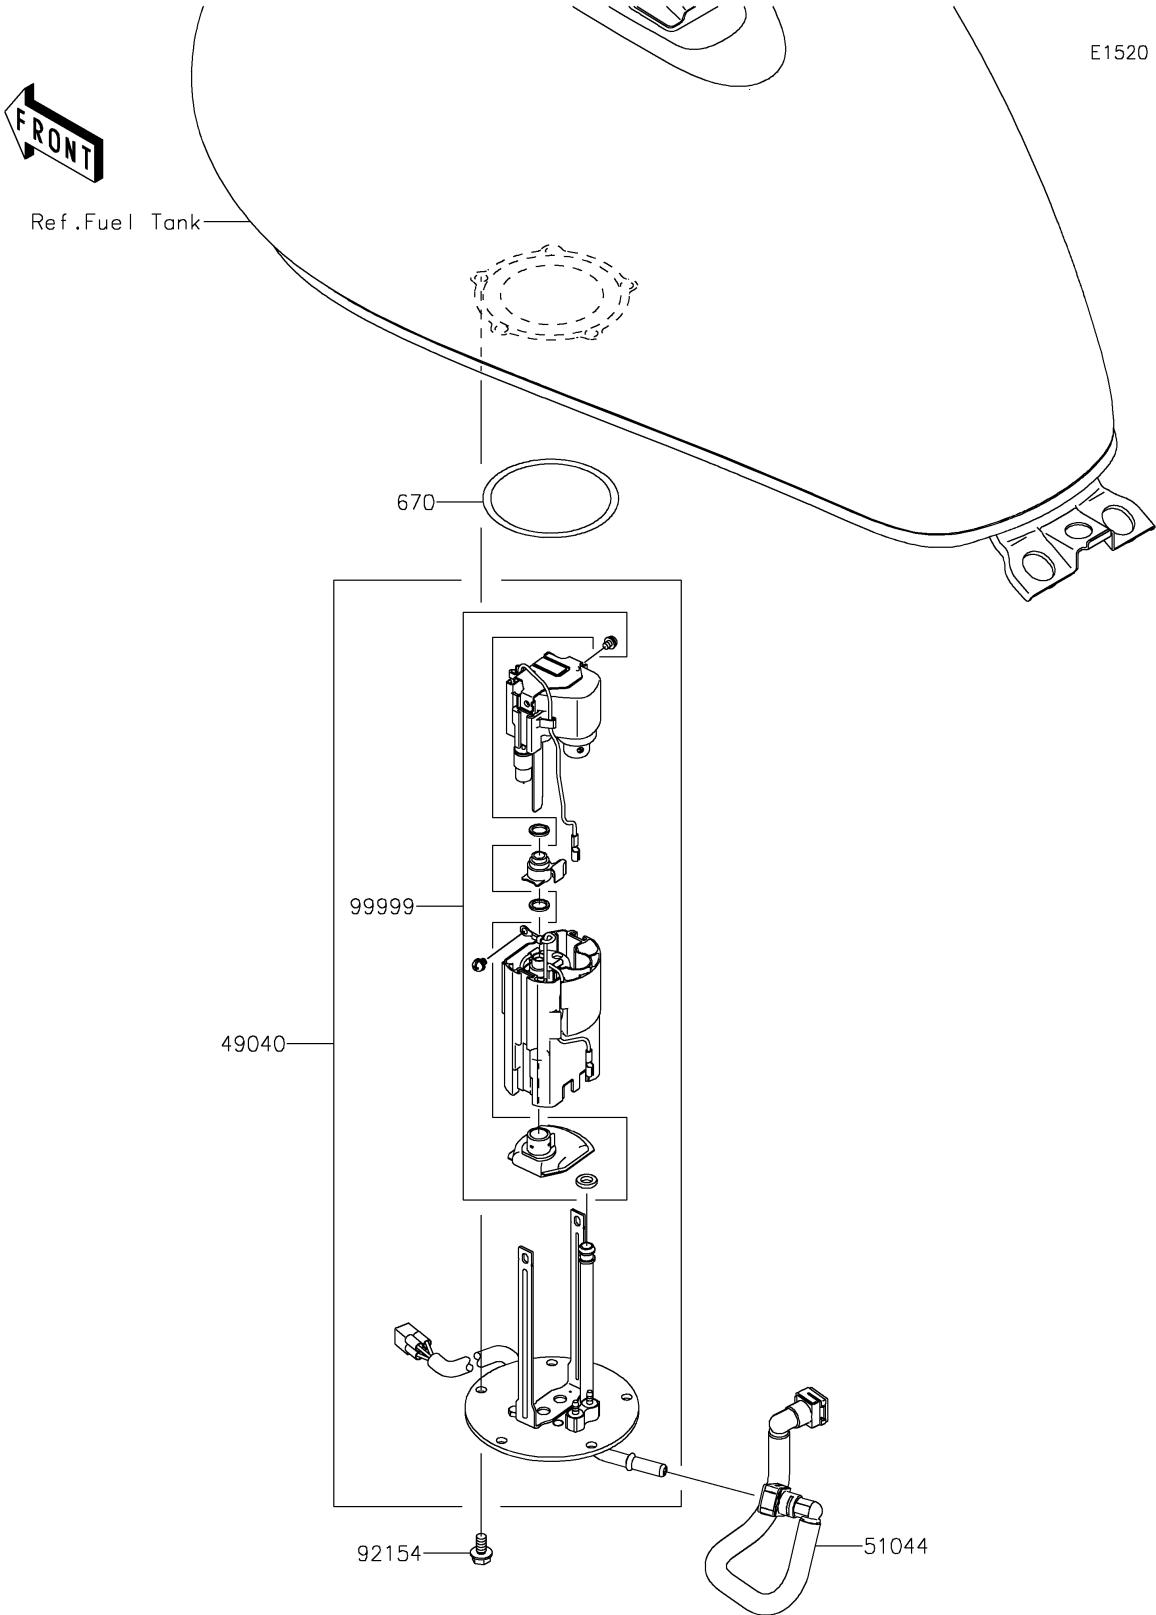

2024 Vulcan 900 Classic LT PARTS DIAGRAM

Fuel Pump

2024 Vulcan 900 Classic LT PARTS LIST

Fuel Pump

ITEM NAME	PART NUMBER	QUANTITY
PUMP-FUEL (Ref # 49040)	49040-0818	1
TUBE-ASSY,FUEL,E25 (Ref # 51044)	51044-0865	1
BOLT,FLANGED,6X12 (Ref # 92154)	92154-1848	5
KIT,FUEL FILTER (Ref # 99999)	99999-0521	1
O RING (Ref # 670)	670E5075	1