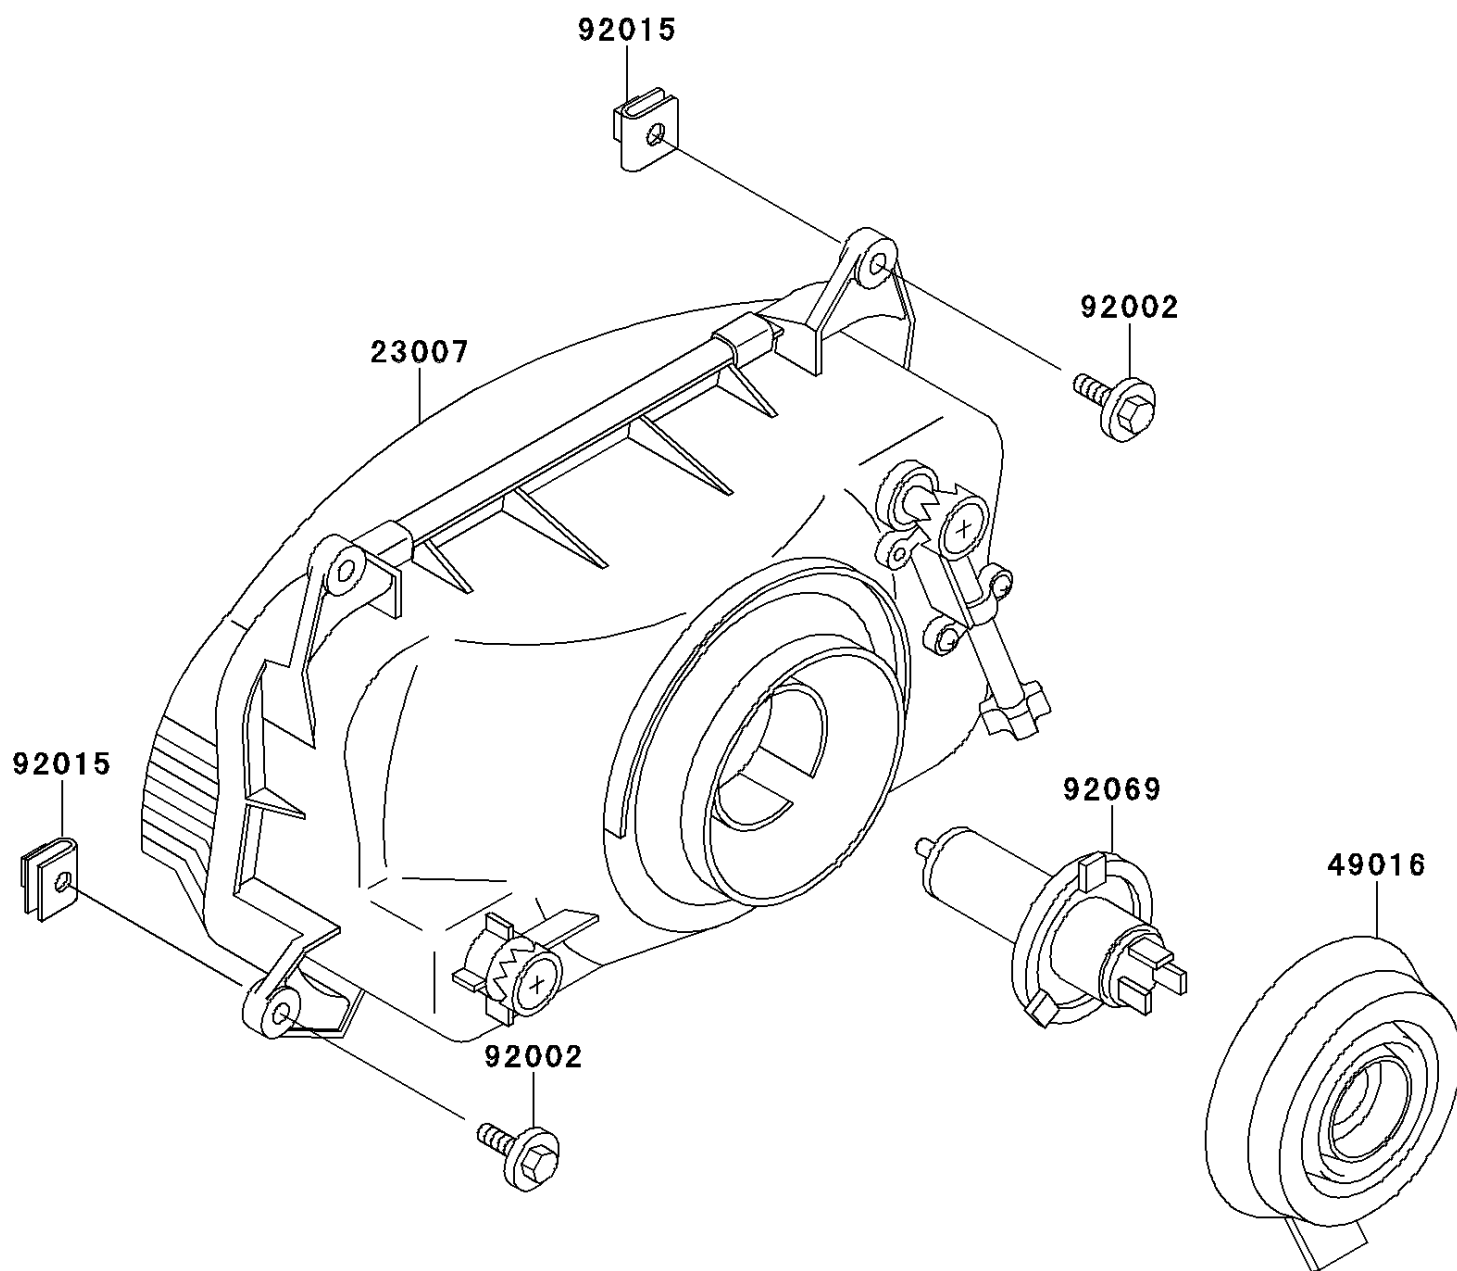

1997 GPZ 1100 PARTS DIAGRAM

Headlight(s)

F2710

1997 GPZ 1100 PARTS LIST

Headlight(s)

ITEM NAME	PART NUMBER	QUANTITY
LENS-COMP,HEAD LAMP (Ref # 23007)	23007-1333	1
COVER-SEAL,HEAD LAMP SOCKET (Ref # 49016)	49016-1137	1
BOLT,6X25 (Ref # 92002)	92002-1320	1
NUT,6MM (Ref # 92015)	92015-1094	1
BULB,12V 60/55W,H4 (Ref # 92069)	92069-1002	1