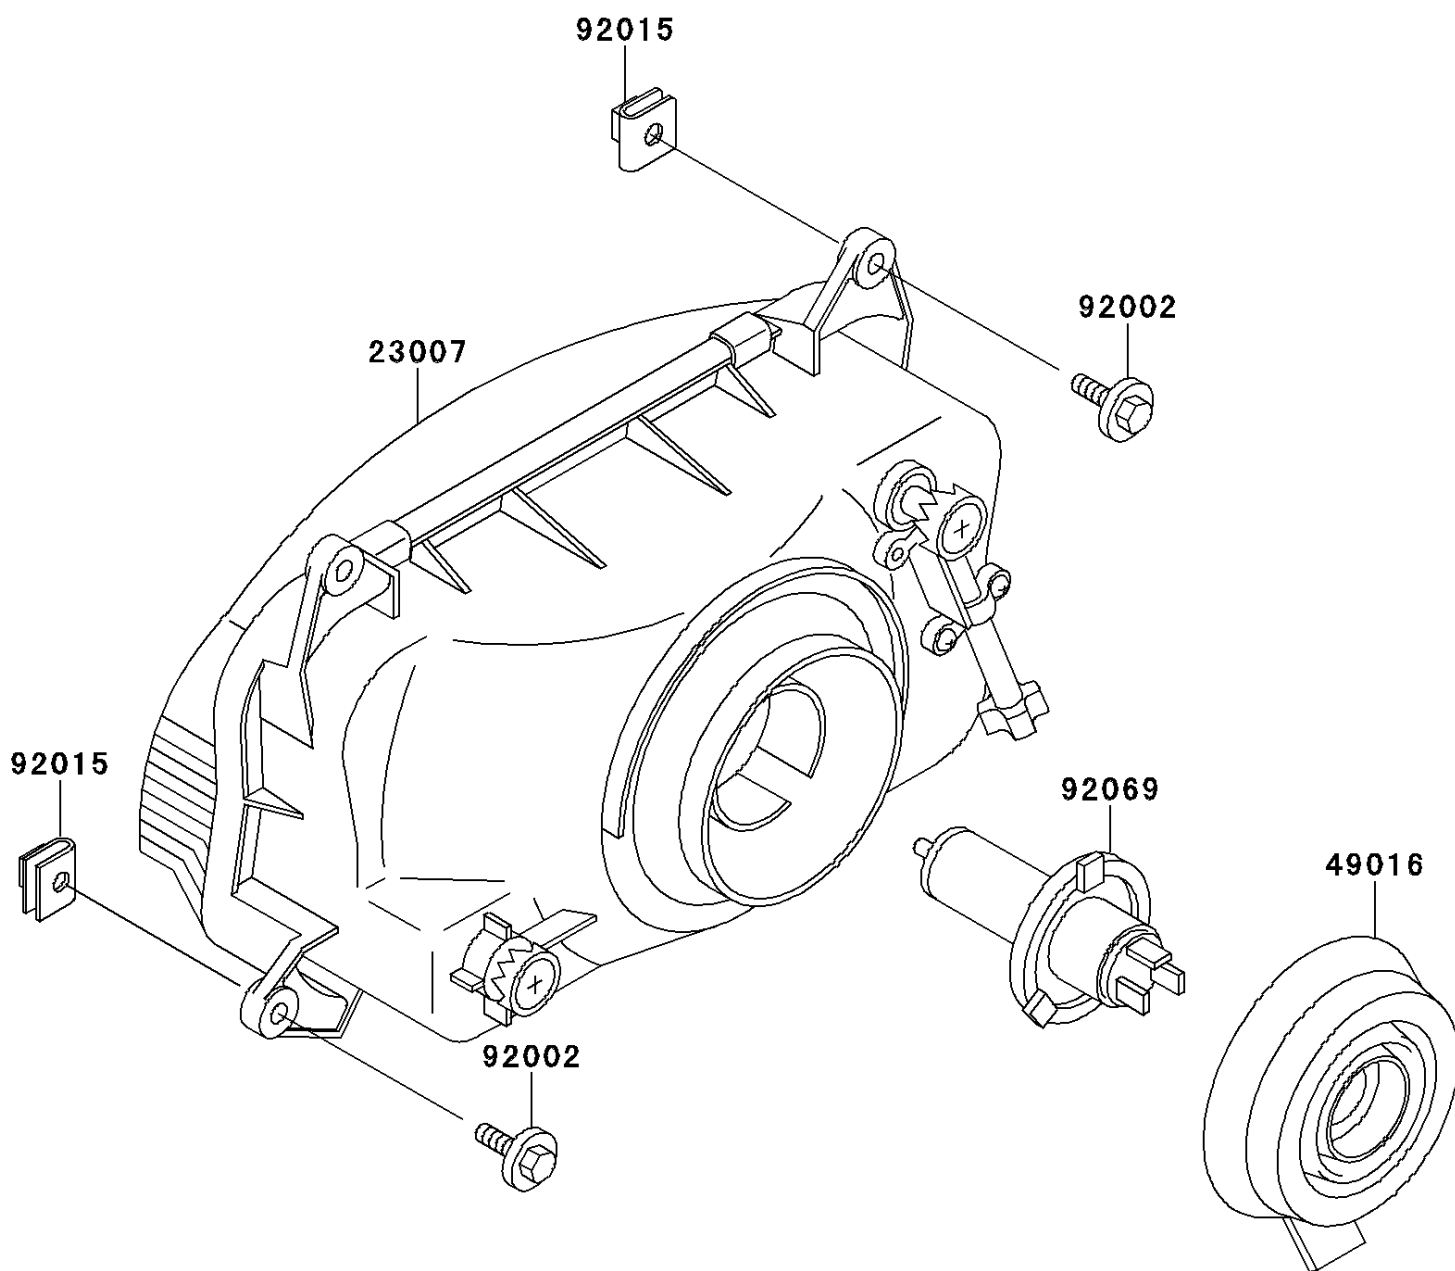

1995 GPZ 1100 PARTS DIAGRAM

Headlight(s)

F2710

1995 GPZ 1100 PARTS LIST

Headlight(s)

ITEM NAME	PART NUMBER	QUANTITY
LENS-COMP,HEAD LAMP (Ref # 23007)	23007-1333	1
COVER-SEAL,HEAD LAMP SOCKET (Ref # 49016)	49016-1137	1
BOLT,6X25 (Ref # 92002)	92002-1320	1
NUT,6MM (Ref # 92015)	92015-1094	1
BULB,12V 60/55W,H4 (Ref # 92069)	92069-1002	1