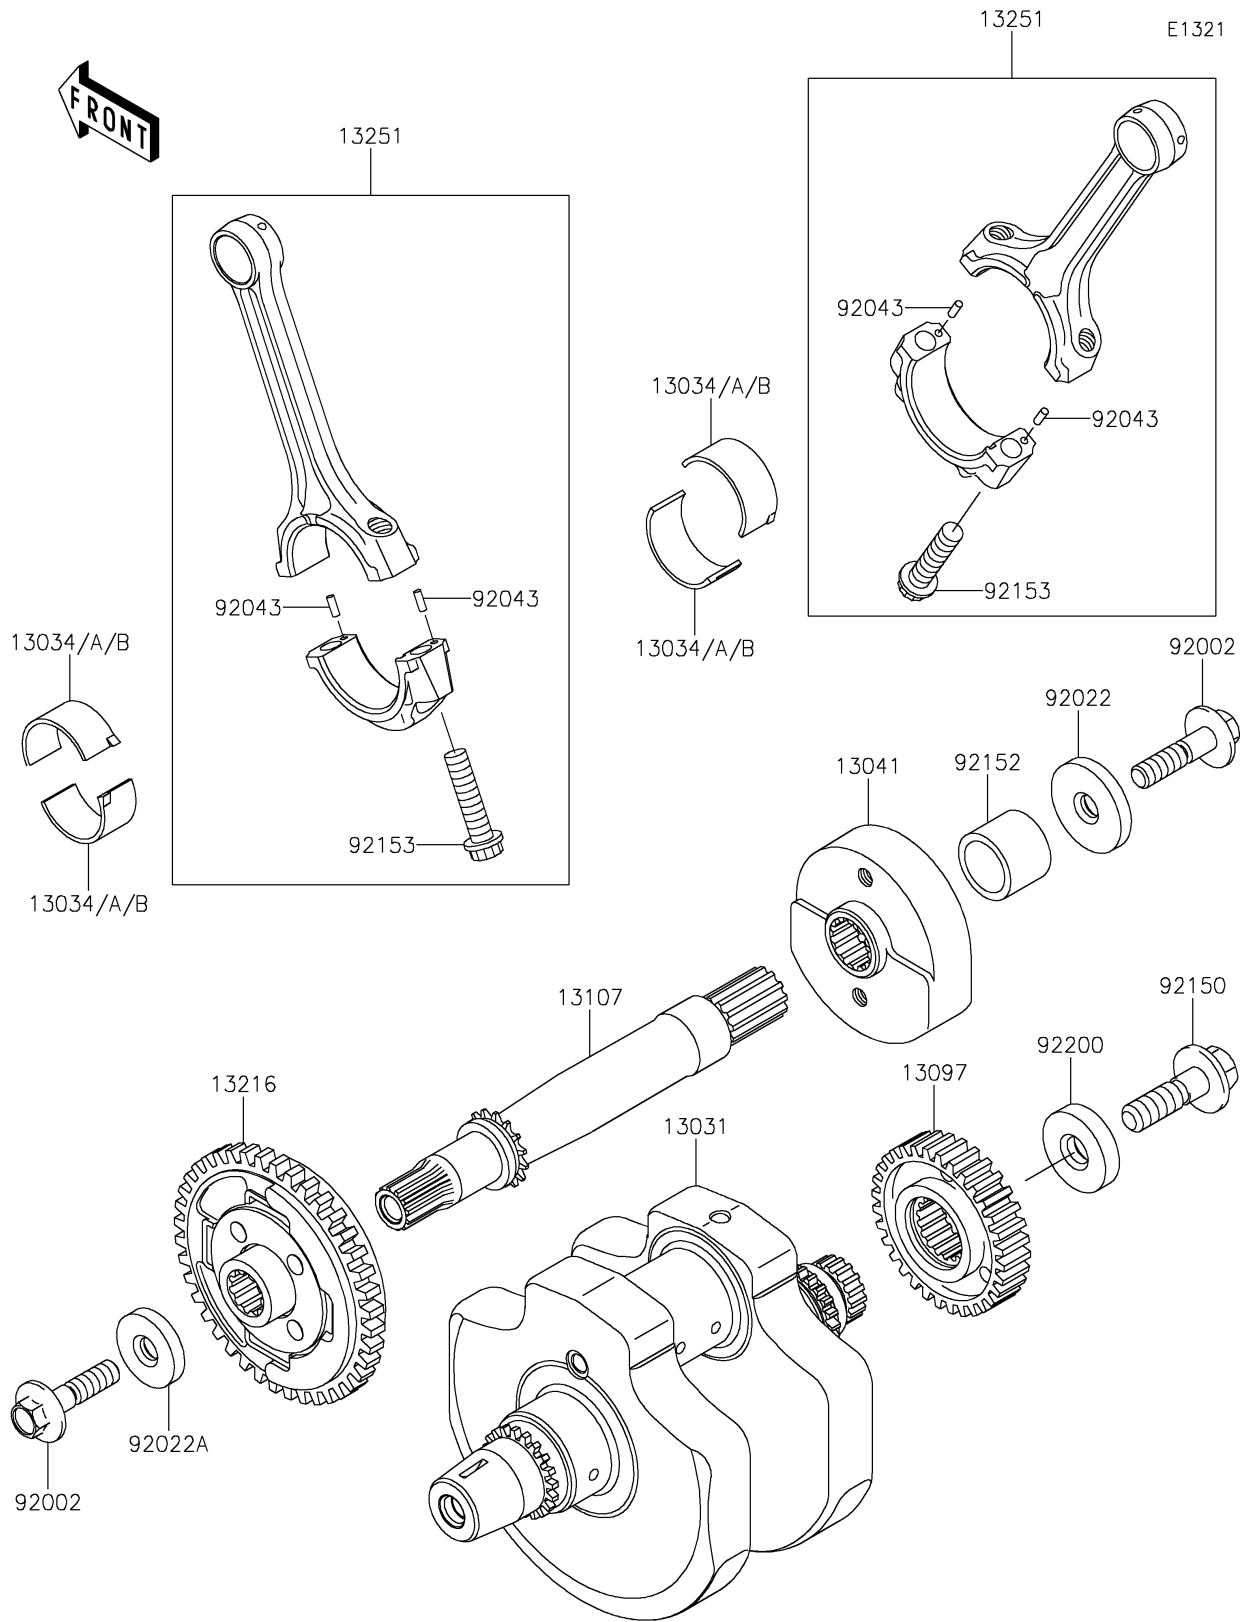

2024 Vulcan 900 Classic LT PARTS DIAGRAM

Crankshaft

2024 Vulcan 900 Classic LT PARTS LIST

Crankshaft

| ITEM NAME | PART NUMBER | QUANTITY |
|---|---------------|----------|
| CRANKSHAFT-COMP (Ref # 13031) | 13031-0058 | 1 |
| METAL,CONNECTING ROD,BLUE (Ref # 13034) | 13034-1057 | AR |
| METAL,CONNECTING ROD,BLACK (Ref # 13034A) | 13034-1058 | AR |
| METAL,CONNECTING ROD,BROWN (Ref # 13034B) | 13034-1059 | AR |
| BALANCER,RH (Ref # 13041) | 13041-0009 | 1 |
| GEAR-PRIMARY SPUR,38T (Ref # 13097) | 13097-0050 | 1 |
| SHAFT,BALANCER (Ref # 13107) | 13107-0115 | 1 |
| GEAR-COMP,BALANCER,LH (Ref # 13216) | 13216-0016 | 1 |
| ROD-ASSY-CONNECTING,J (Ref # 13251) | 13251-0016-JJ | 2 |
| BOLT,FLANGED,10X40 (Ref # 92002) | 92002-1296 | 2 |
| WASHER,10X40X6 (Ref # 92022) | 92022-1905 | 1 |
| WASHER,10X33X6 (Ref # 92022A) | 92022-1906 | 1 |
| PIN,3X8.5 (Ref # 92043) | 92043-0033 | 4 |
| BOLT,12X40 (Ref # 92150) | 92150-1717 | 1 |
| COLLAR,23X30X23 (Ref # 92152) | 92152-0358 | 1 |
| BOLT,CON-ROD,9X38 (Ref # 92153) | 92153-1330 | 4 |
| WASHER,12X36X8 (Ref # 92200) | 92200-1249 | 1 |