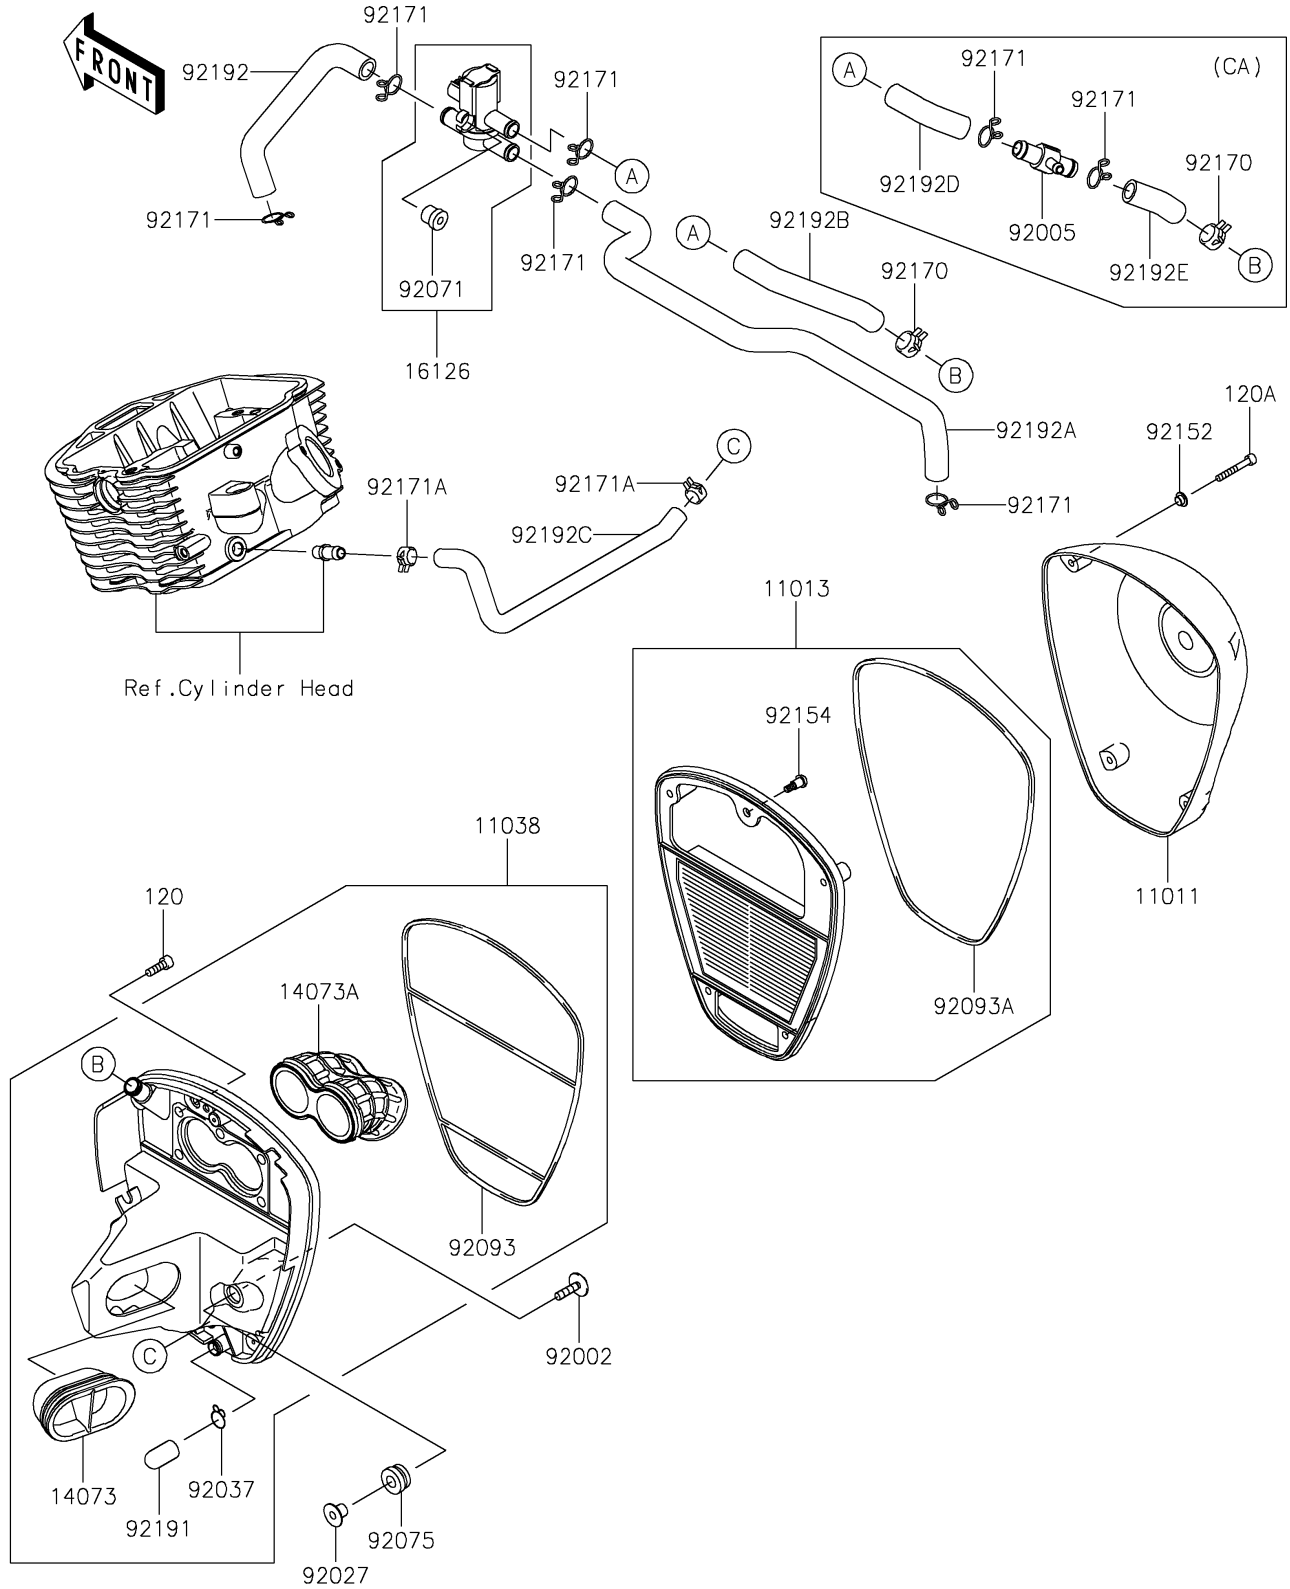

2024 Vulcan 900 Classic LT PARTS DIAGRAM

Air Cleaner

E1130

2024 Vulcan 900 Classic LT PARTS LIST

Air Cleaner

ITEM NAME	PART NUMBER	QUANTITY
CASE-AIR FILTER (Ref # 11011)	11011-0080	1
ELEMENT-AIR FILTER (Ref # 11013)	11013-0015	1
CASE-ASSY-AIR FILTER (Ref # 11038)	11038-0015	1
DUCT,INTAKE (Ref # 14073)	14073-0103	1
DUCT,THROTTLE BODY (Ref # 14073A)	14073-0104	1
VALVE (Ref # 16126)	16126-0022	1
BOLT,6X25 (Ref # 92002)	92002-1135	2
FITTING (Ref # 92005)	92005-0054	1
COLLAR,L=12 (Ref # 92027)	92027-1062	2
CLAMP,14.5MM (Ref # 92037)	92037-1900	1
GROMMET (Ref # 92071)	92071-0026	1
DAMPER,RUBBER (Ref # 92075)	92075-1123	2
SEAL (Ref # 92093)	92093-0054	1
SEAL (Ref # 92093A)	92093-0057	1
COLLAR (Ref # 92152)	92152-0451	4
BOLT,SOCKET,5X16.5 (Ref # 92154)	92154-0120	1
CLAMP (Ref # 92170)	92170-1989	1
CLAMP (Ref # 92171)	92171-0790	7
CLAMP (Ref # 92171A)	92171-1441	2
TUBE (Ref # 92191)	92191-1704	1
TUBE,ASV-FR HEAD (Ref # 92192)	92192-0266	1
TUBE,ASV-RR HEAD (Ref # 92192A)	92192-0267	1
TUBE,A/C-ASV (Ref # 92192B)	92192-0268	1
TUBE,BLOWBY (Ref # 92192C)	92192-0269	1
TUBE,ASV-FITTING (Ref # 92192D)	92192-0345	1
TUBE,A/C-FITTING (Ref # 92192E)	92192-0510	1
BOLT-SOCKET,6X18 (Ref # 120)	120CA0618	5
BOLT-SOCKET,5X35 (Ref # 120A)	120CC0535	4
CLAMP (Ref # 92171)	92171-0790	5