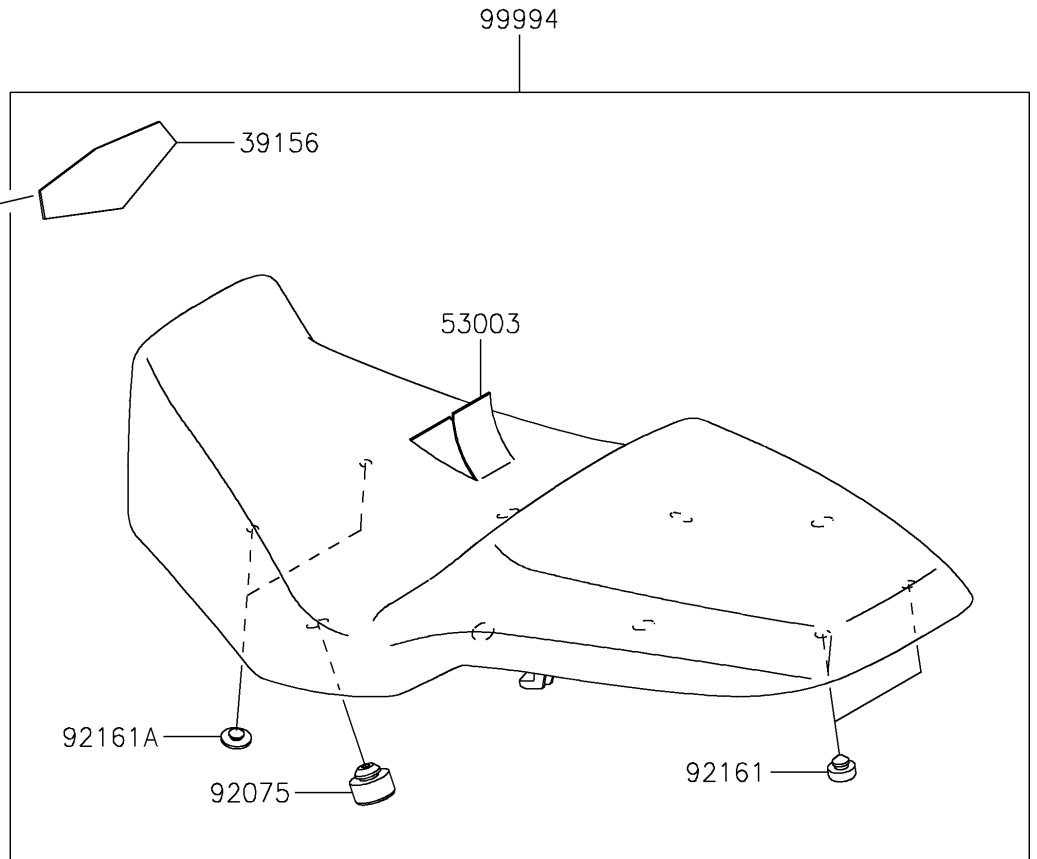

# 2023 Versys-X 300 ABS PARTS DIAGRAM

Accessory(High Seat)

F2910G

Ref. Fuel Tank

## 2023 Versys-X 300 ABS PARTS LIST

Accessory(High Seat)

ITEM NAME	PART NUMBER	QUANTITY
PAD (Ref # 39156)	39156-0801	1
LEATHER,BLACK (Ref # 53003)	53003-0447-MA	1
DAMPER (Ref # 92075)	92075-015	6
DAMPER,10X20X8 (Ref # 92161)	92161-0855	2
DAMPER,8X22X10 (Ref # 92161A)	92161-1685	2
KIT-ACCESSORY,HIGH SEAT (Ref # 99994)	99994-1002	1