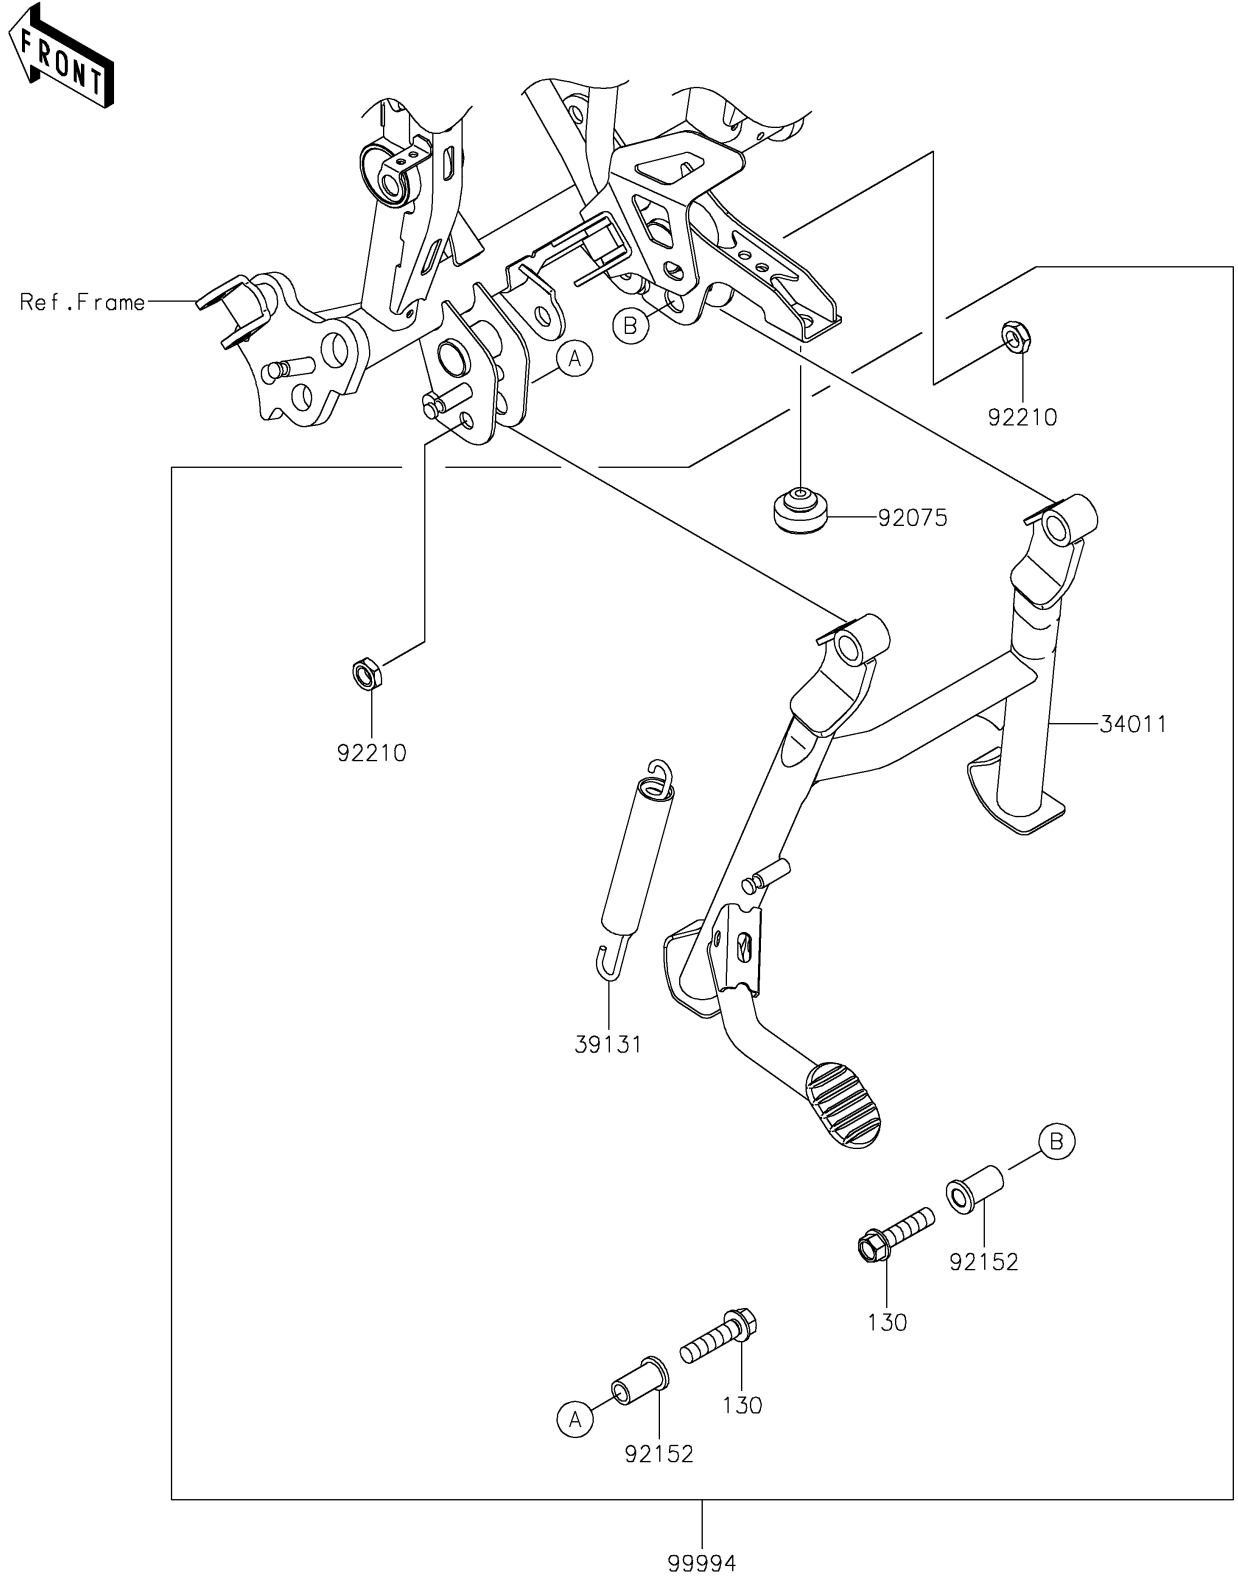

# 2025 Versys-X 300 ABS PARTS DIAGRAM

Accessory(Center Stand)

F2910B

## 2025 Versys-X 300 ABS PARTS LIST

Accessory(Center Stand)

ITEM NAME	PART NUMBER	QUANTITY
STAND-CENTER (Ref # 34011)	34011-0036	1
SPRING-ASSY (Ref # 39131)	39131-0001	1
DAMPER (Ref # 92075)	92075-1045	1
COLLAR,10.2X14.7X28.8 (Ref # 92152)	92152-2350	2
NUT,LOCK,10MM (Ref # 92210)	92210-0784	2
KIT-ACCESSORY,CENTER STAND (Ref # 99994)	99994-0995	1
BOLT-FLANGED,10X40 (Ref # 130)	130CB1040	2