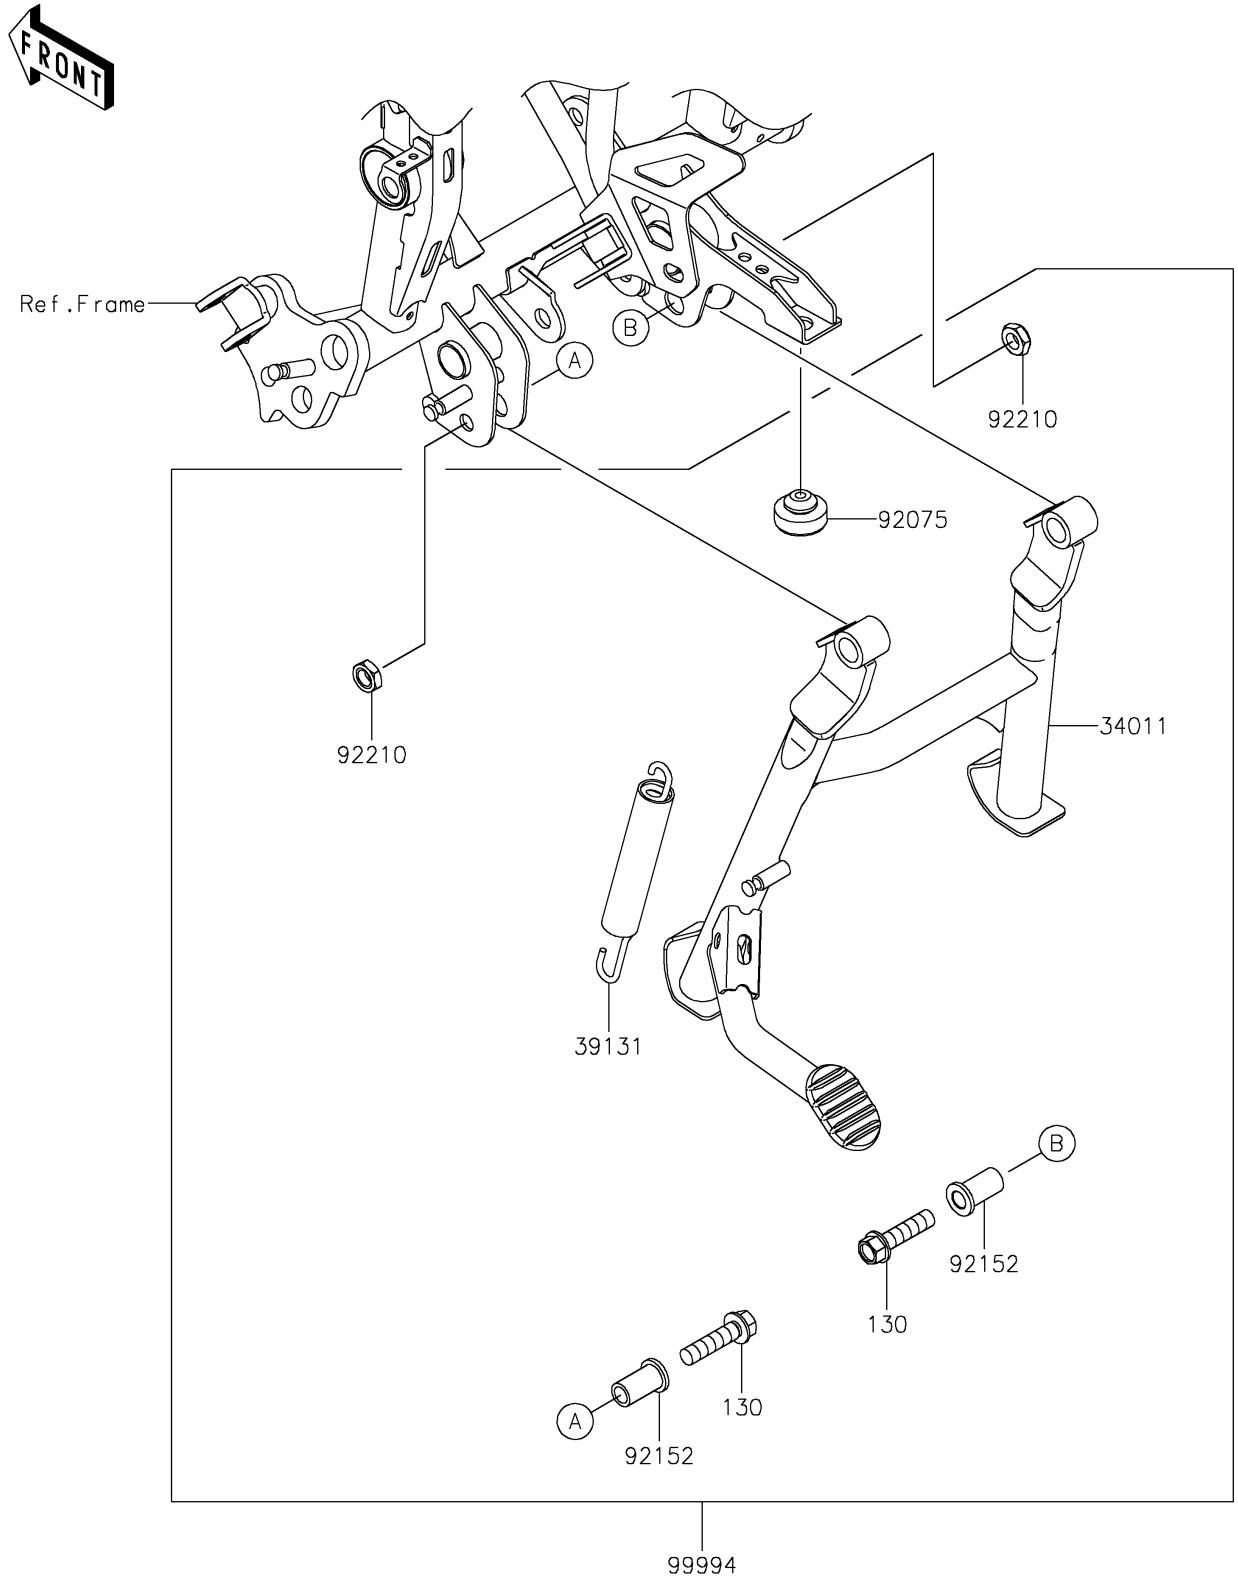

2023 Versys-X 300 ABS PARTS DIAGRAM

Accessory(Center Stand)

F2910B

2023 Versys-X 300 ABS PARTS LIST

Accessory(Center Stand)

ITEM NAME	PART NUMBER	QUANTITY
STAND-CENTER (Ref # 34011)	34011-0036	1
SPRING-ASSY (Ref # 39131)	39131-0001	1
DAMPER (Ref # 92075)	92075-1045	1
COLLAR,10.2X14.7X28.8 (Ref # 92152)	92152-2350	2
NUT,LOCK,10MM (Ref # 92210)	92210-0784	2
KIT-ACCESSORY,CENTER STAND (Ref # 99994)	99994-0995	1
BOLT-FLANGED,10X40 (Ref # 130)	130CB1040	2