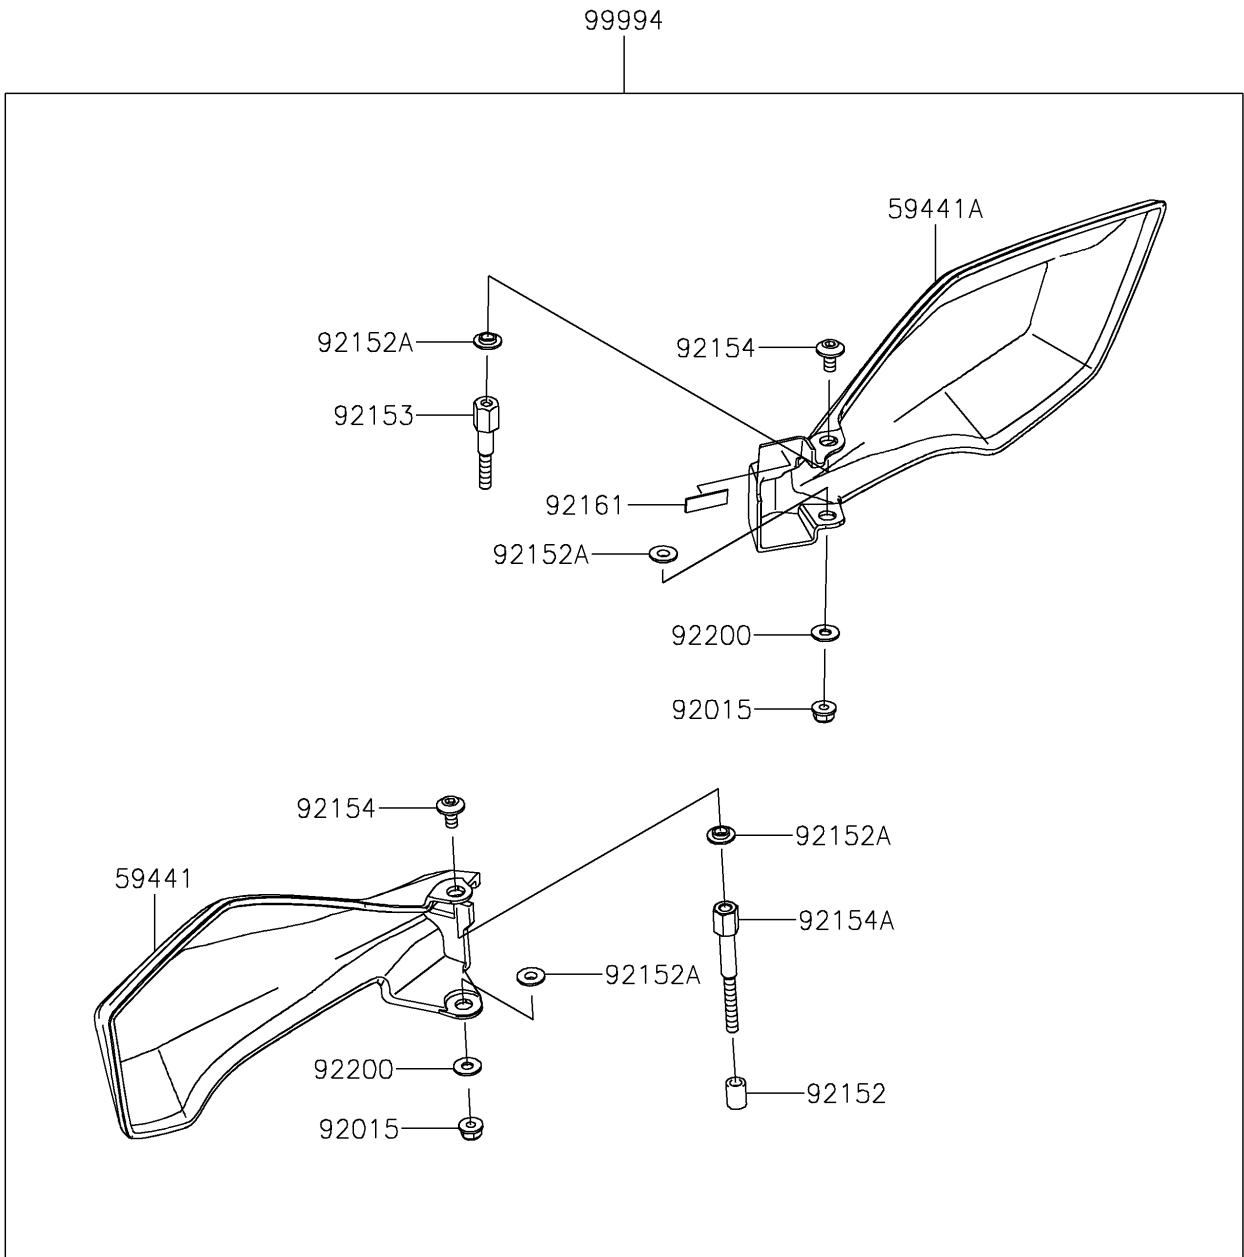

# 2023 Versys-X 300 ABS PARTS DIAGRAM

Accessory(Hand Guard)

F2910

## 2023 Versys-X 300 ABS PARTS LIST

### Accessory(Hand Guard)

ITEM NAME	PART NUMBER	QUANTITY
COVER-HANDLE,LH (Ref # 59441)	59441-0043	1
COVER-HANDLE,RH (Ref # 59441A)	59441-0044	1
NUT,LOCK,FLANGED,6MM (Ref # 92015)	92015-1603	2
COLLAR,6.5X10.5X14 (Ref # 92152)	92152-2302	1
COLLAR,6.5X15X3.4 (Ref # 92152A)	92152-2314	4
BOLT,LEVER SET (Ref # 92153)	92153-0790	1
BOLT,SOCKET,6X12 (Ref # 92154)	92154-0951	2
BOLT (Ref # 92154A)	92154-2359	1
DAMPER,10X30X1 (Ref # 92161)	92161-1985	1
WASHER,6.2X15X1.2 (Ref # 92200)	92200-1762	2
KIT-ACCESSORY,HAND GUARD (Ref # 99994)	99994-0992	1