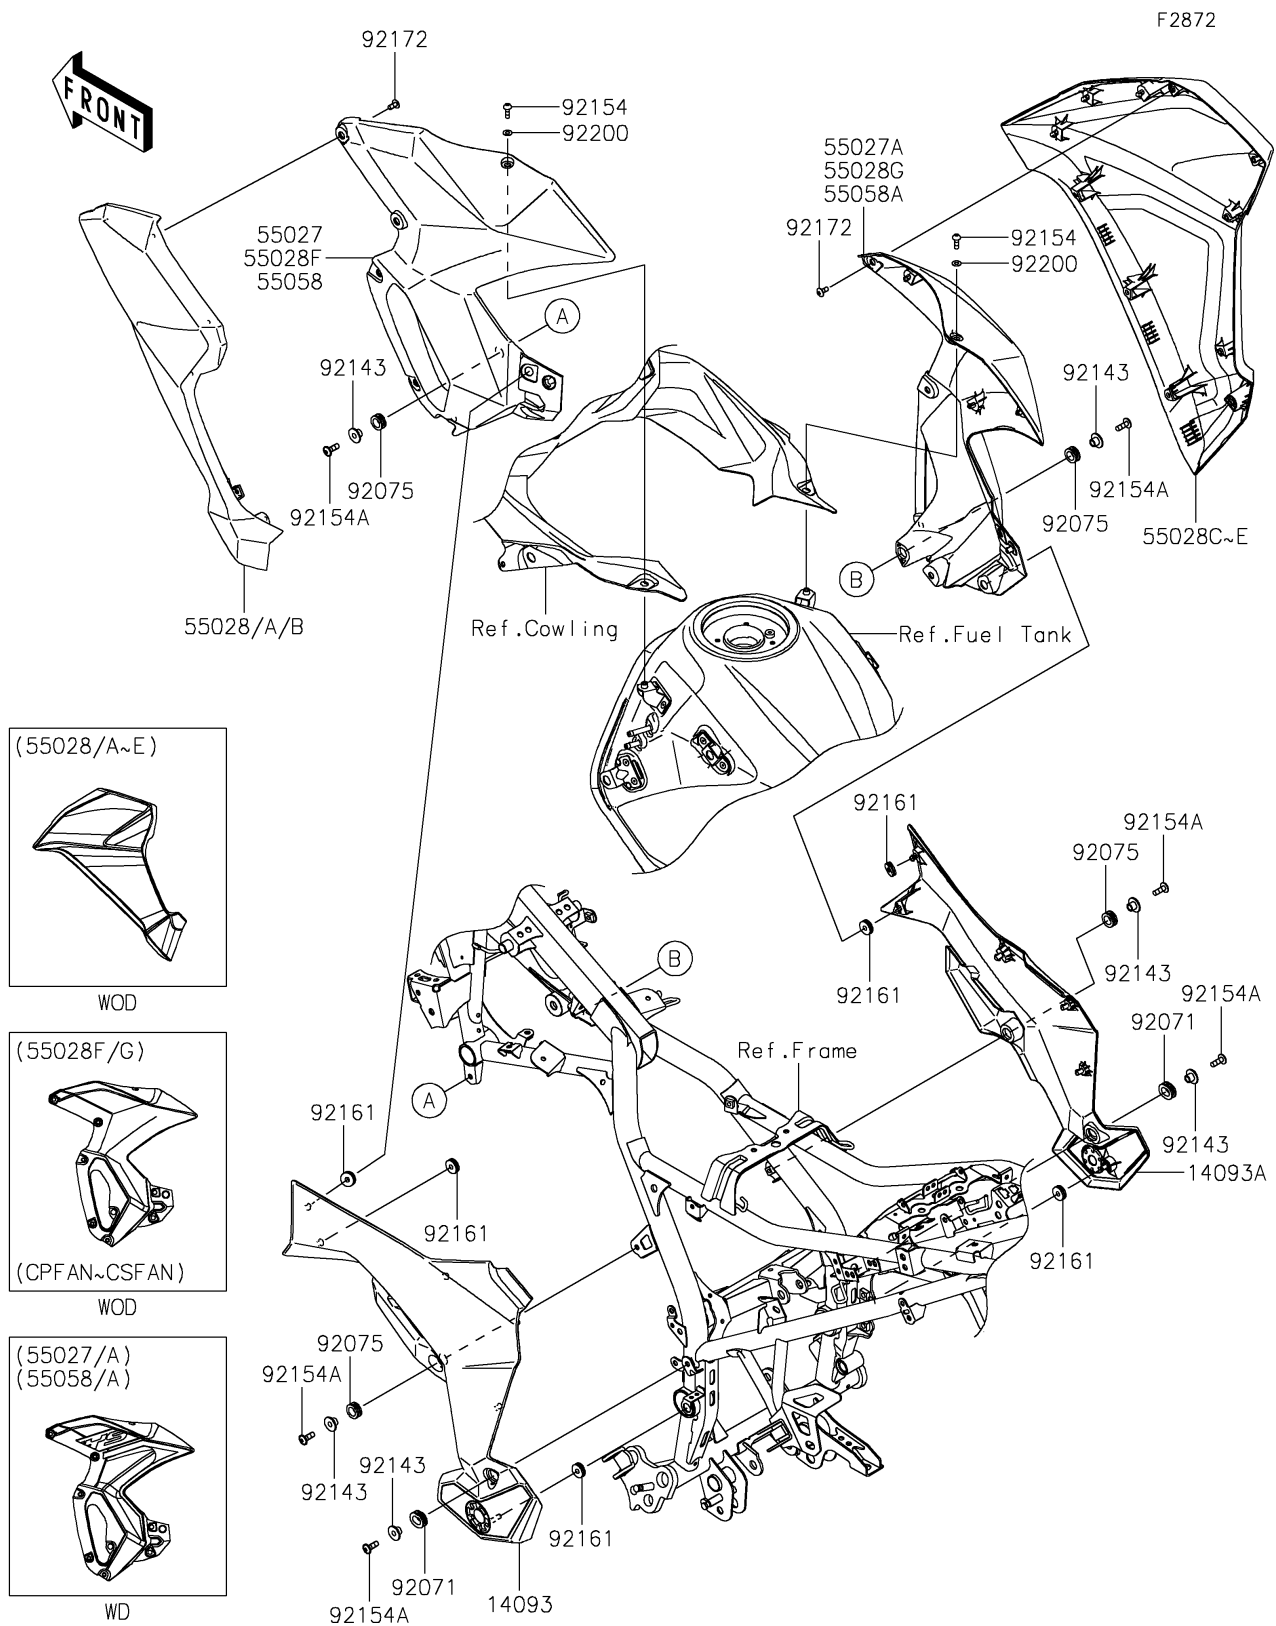

2024 Versys-X 300 ABS

PARTS DIAGRAM

Cowling Lower

2024 Versys-X 300 ABS

PARTS LIST

Cowling Lowers

| ITEM NAME | PART NUMBER | QUANTITY |
|---|----------------|----------|
| COVER,PIVOT,LH (Ref # 14093) | 14093-0558 | 1 |
| COVER,PIVOT,RH (Ref # 14093A) | 14093-0559 | 1 |
| COWLING,SIDE,LH,P.M.S.GREEN (Ref # 55028A) | 55028-0626-69D | 1 |
| COWLING,SIDE,LH,M.F.S.BLACK (Ref # 55028B) | 55028-0626-739 | 1 |
| COWLING,SIDE,RH,P.M.S.GREEN (Ref # 55028D) | 55028-0627-69D | 1 |
| COWLING,SIDE,RH,M.F.S.BLACK (Ref # 55028E) | 55028-0627-739 | 1 |
| COWLING,TANK SIDE,LH,GRAY (Ref # 55028F) | 55028-0628-51B | 1 |
| COWLING,TANK SIDE,RH,GRAY (Ref # 55028G) | 55028-0629-51B | 1 |
| COWLING,TANK SIDE,LH,M.F.S.BLK (Ref # 55058) | 55058-5385-739 | 1 |
| COWLING,TANK SIDE,RH,M.F.S.BLK (Ref # 55058A) | 55058-5387-739 | 1 |
| GROMMET,20X24X8 (Ref # 92071) | 92071-0768 | 2 |
| DAMPER (Ref # 92075) | 92075-1634 | 4 |
| COLLAR,L=9.6 (Ref # 92143) | 92143-1016 | 6 |
| BOLT,SOCKET,5X16 (Ref # 92154) | 92154-0209 | 2 |
| BOLT,SOCKET,6X18 (Ref # 92154A) | 92154-2340 | 6 |
| DAMPER,6X19X5.6 (Ref # 92161) | 92161-1911 | 6 |
| SCREW,5X12 (Ref # 92172) | 92172-0821 | 10 |
| WASHER,NYLON,5.3X11.5X0.5 (Ref # 92200) | 92200-0006 | 2 |