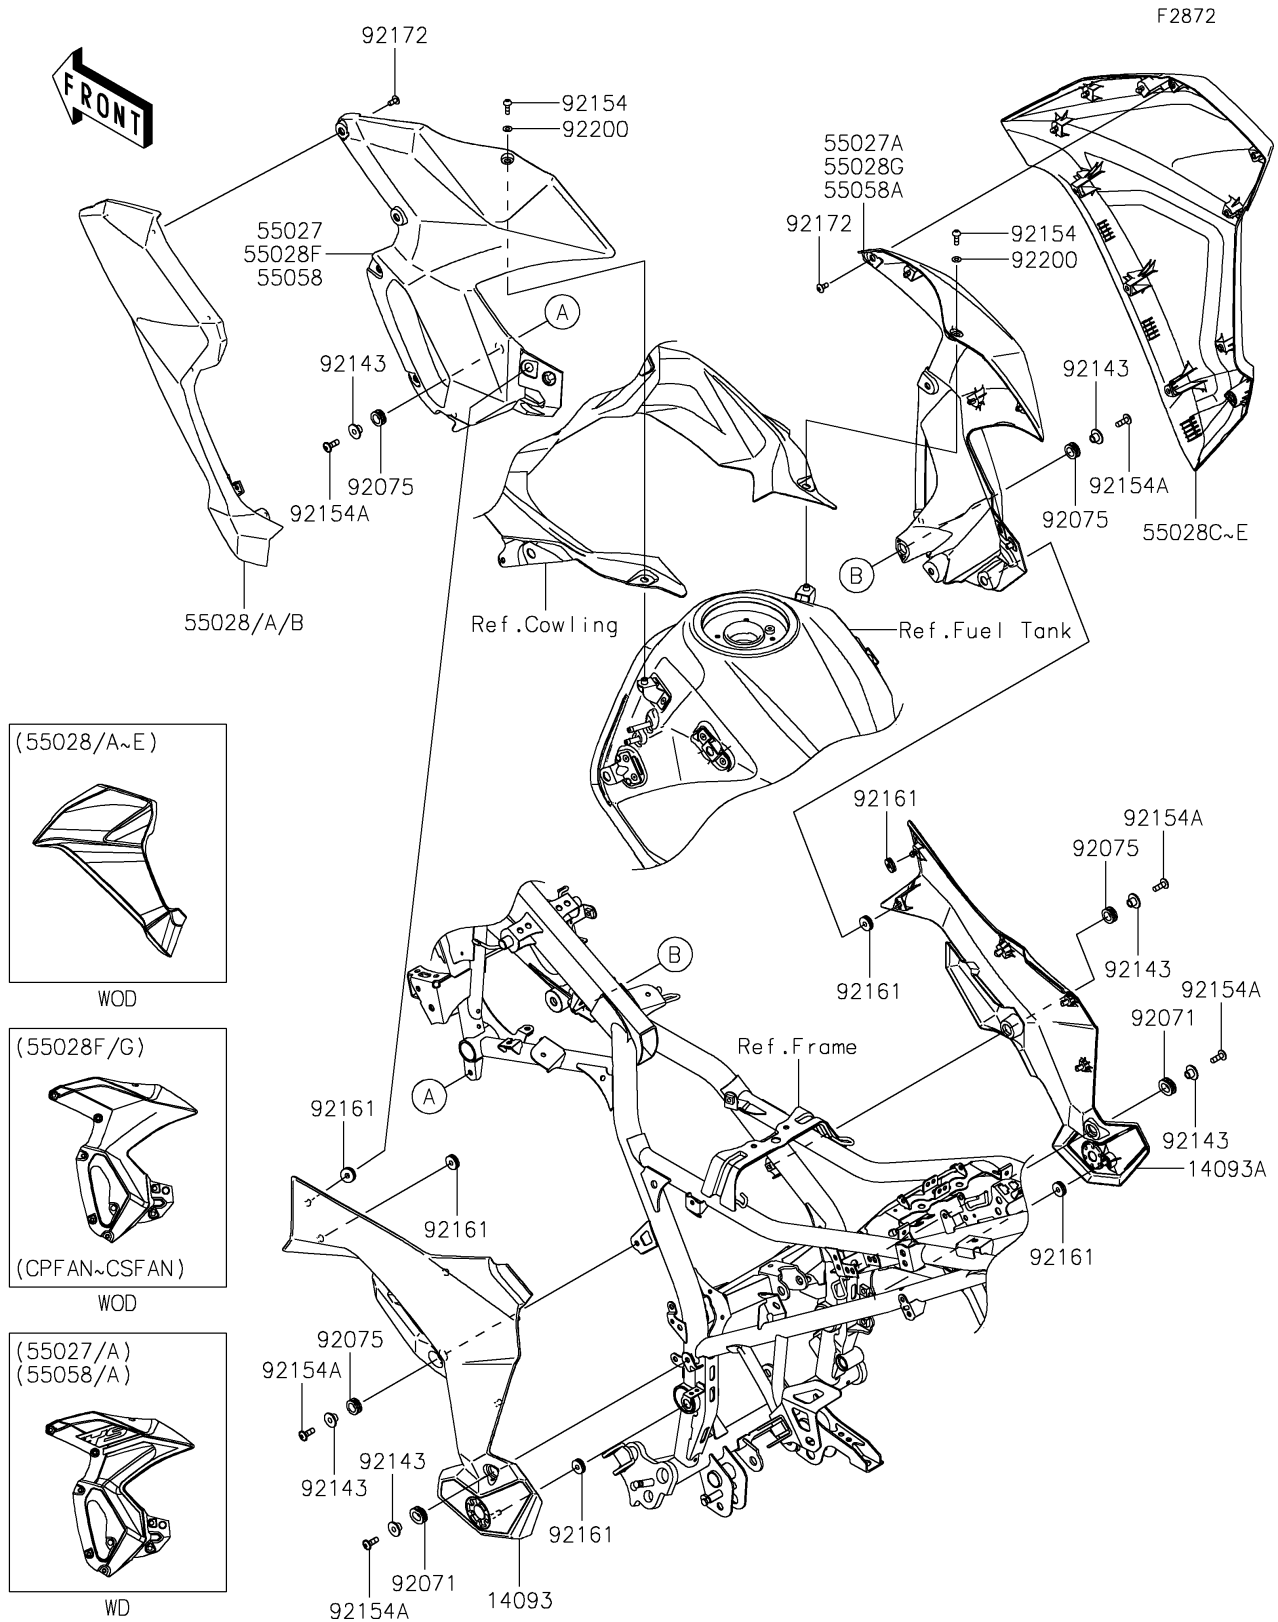

2023 Versys-X 300 ABS PARTS DIAGRAM

Cowling Lower

2023 Versys-X 300 ABS PARTS LIST

Cowling Lowers

ITEM NAME	PART NUMBER	QUANTITY
COVER,PIVOT,LH (Ref # 14093)	14093-0558	1
COVER,PIVOT,RH (Ref # 14093A)	14093-0559	1
COWLING,TANK SIDE,LH,P.R.WHITE (Ref # 55027)	55027-5205-68N	1
COWLING,TANK SIDE,RH,P.R.WHITE (Ref # 55027A)	55027-5206-68N	1
COWLING,SIDE,LH,P.R.WHITE (Ref # 55028)	55028-0626-68N	1
COWLING,SIDE,LH,P.M.S.GREEN (Ref # 55028A)	55028-0626-69D	1
COWLING,SIDE,LH,M.F.S.BLACK (Ref # 55028B)	55028-0626-739	1
COWLING,SIDE,RH,P.R.WHITE (Ref # 55028C)	55028-0627-68N	1
COWLING,SIDE,RH,P.M.S.GREEN (Ref # 55028D)	55028-0627-69D	1
COWLING,SIDE,RH,M.F.S.BLACK (Ref # 55028E)	55028-0627-739	1
COWLING,TANK SIDE,LH,GRAY (Ref # 55028F)	55028-0628-51B	1
COWLING,TANK SIDE,RH,GRAY (Ref # 55028G)	55028-0629-51B	1
COWLING,TANK SIDE,LH,M.F.S.BLK (Ref # 55058)	55058-5385-739	1
COWLING,TANK SIDE,RH,M.F.S.BLK (Ref # 55058A)	55058-5387-739	1
GROMMET,20X24X8 (Ref # 92071)	92071-0768	2
DAMPER (Ref # 92075)	92075-1634	4
COLLAR,L=9.6 (Ref # 92143)	92143-1016	6
BOLT,SOCKET,5X16 (Ref # 92154)	92154-0209	2
BOLT,SOCKET,6X18 (Ref # 92154A)	92154-2340	6
DAMPER,6X19X5.6 (Ref # 92161)	92161-1911	6
SCREW,5X12 (Ref # 92172)	92172-0821	10
WASHER,NYLON,5.3X11.5X0.5 (Ref # 92200)	92200-0006	2