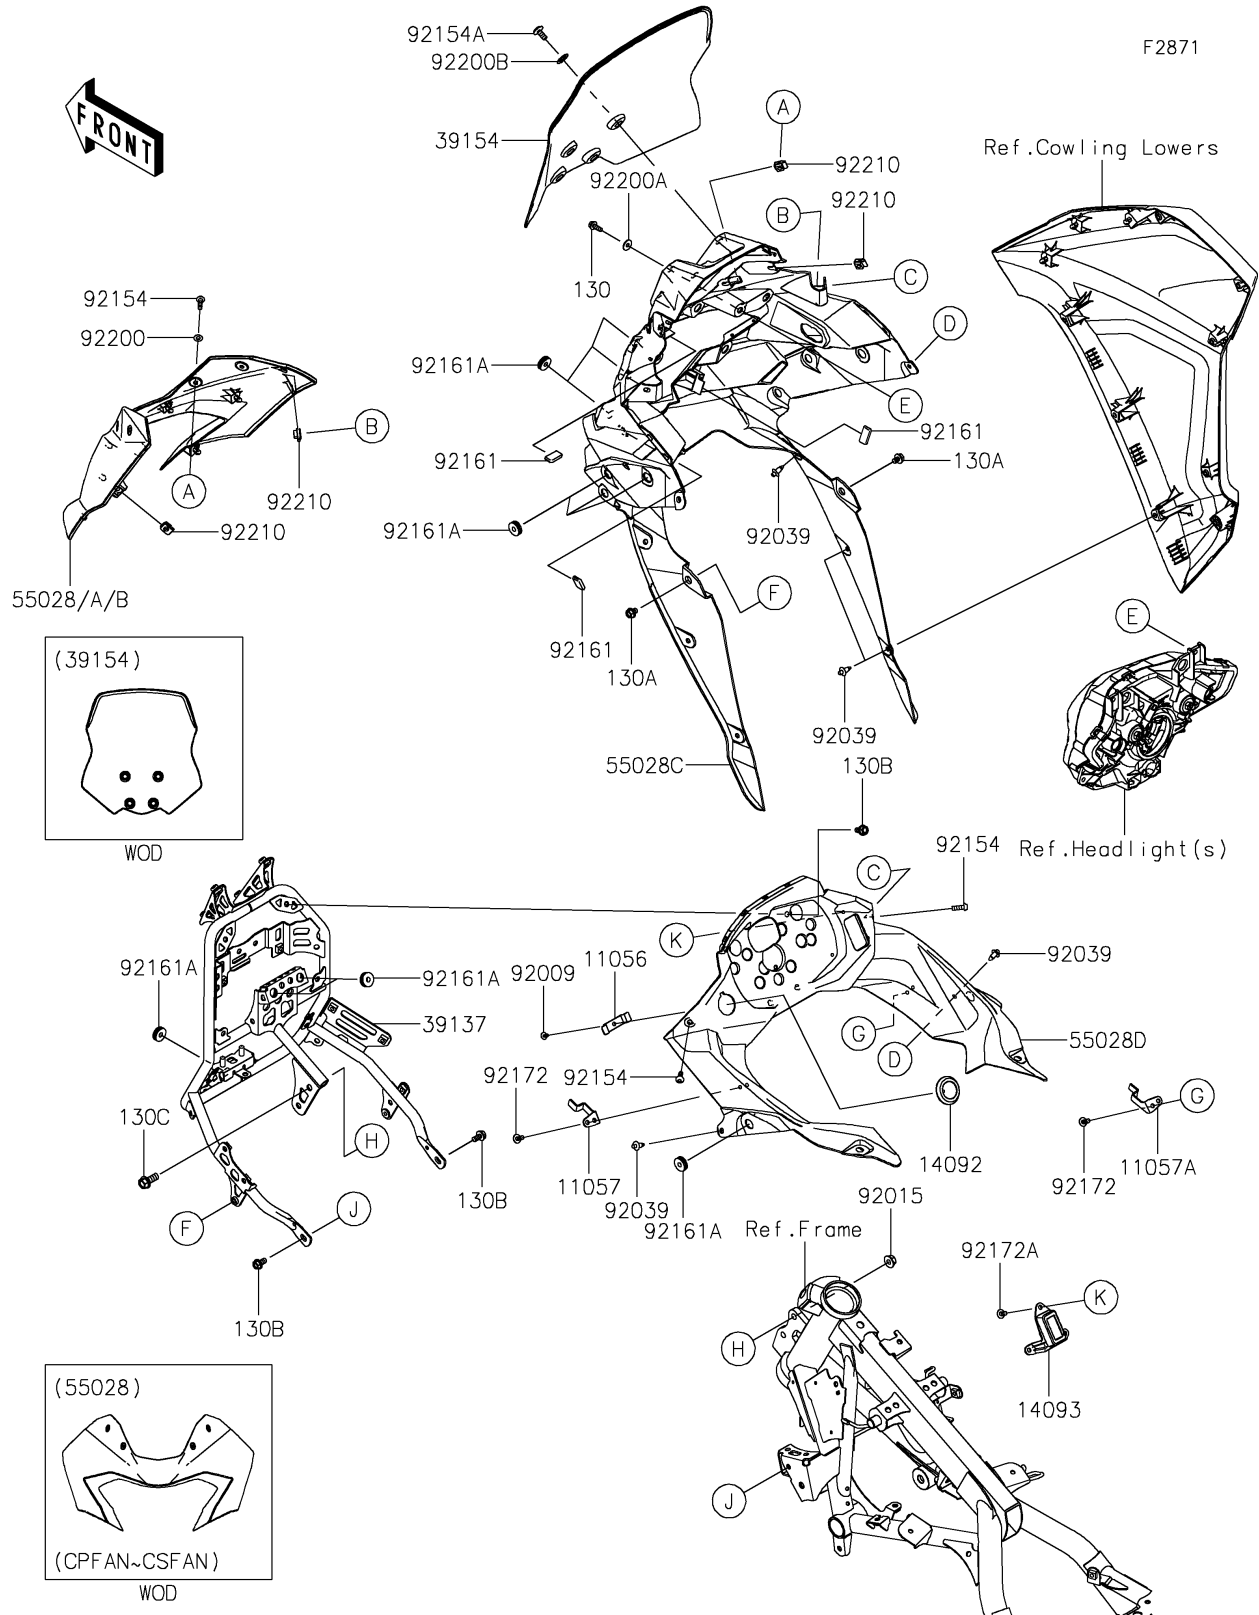

2023 Versys-X 300 ABS PARTS DIAGRAM

Cowling

2023 Versys-X 300 ABS PARTS LIST

Cowling

ITEM NAME	PART NUMBER	QUANTITY
BRACKET,CAP COVER (Ref # 11056)	11056-4313	1
BRACKET,INNER COWL.,LH (Ref # 11057)	11057-0913	1
BRACKET,INNER COWL.,RH (Ref # 11057A)	11057-0914	1
COVER,DC SOCKET (Ref # 14092)	14092-0214	1
COVER,FOG SW. (Ref # 14093)	14093-0565	1
STAY-COMP,METER (Ref # 39137)	39137-0680	1
WINDSHIELD (Ref # 39154)	39154-0358	1
COWLING,UPP,M.M.C.GRAY (Ref # 55028)	55028-0624-51B	1
COWLING,UPP,M.O.BLUE (Ref # 55028A)	55028-0624-726	1
COWLING,UPP,M.F.S.BLACK (Ref # 55028B)	55028-0624-739	1
COWLING,FR (Ref # 55028C)	55028-0625	1
COWLING,UPP,INNER (Ref # 55028D)	55028-0630	1
SCREW,TAPPING,4X8 (Ref # 92009)	92009-1155	1
NUT,FLANGED,8MM (Ref # 92015)	92015-1014	2
RIVET (Ref # 92039)	92039-0707	8
BOLT,SOCKET,5X16 (Ref # 92154)	92154-0209	6
BOLT,SOCKET,6X14 (Ref # 92154A)	92154-0932	4
DAMPER,12X23 (Ref # 92161)	92161-1367	3
DAMPER,6X19X5.6 (Ref # 92161A)	92161-1911	17
SCREW,5X12 (Ref # 92172)	92172-0821	4
SCREW,5X10 (Ref # 92172A)	92172-0864	3
WASHER,NYLONE,5.3X11.5X0.5 (Ref # 92200)	92200-0006	4
WASHER,5.2X15X1.0 (Ref # 92200A)	92200-0456	2
WASHER,11.4X18X1 (Ref # 92200B)	92200-1890	4
NUT,5MM (Ref # 92210)	92210-0817	6
BOLT-FLANGED,5X14 (Ref # 130)	130BA0514	2
BOLT-FLANGED,6X8 (Ref # 130A)	130BA0608	2
BOLT-FLANGED,6X12 (Ref # 130B)	130BB0612	4
BOLT-FLANGED,8X20 (Ref # 130C)	130CA0820	2