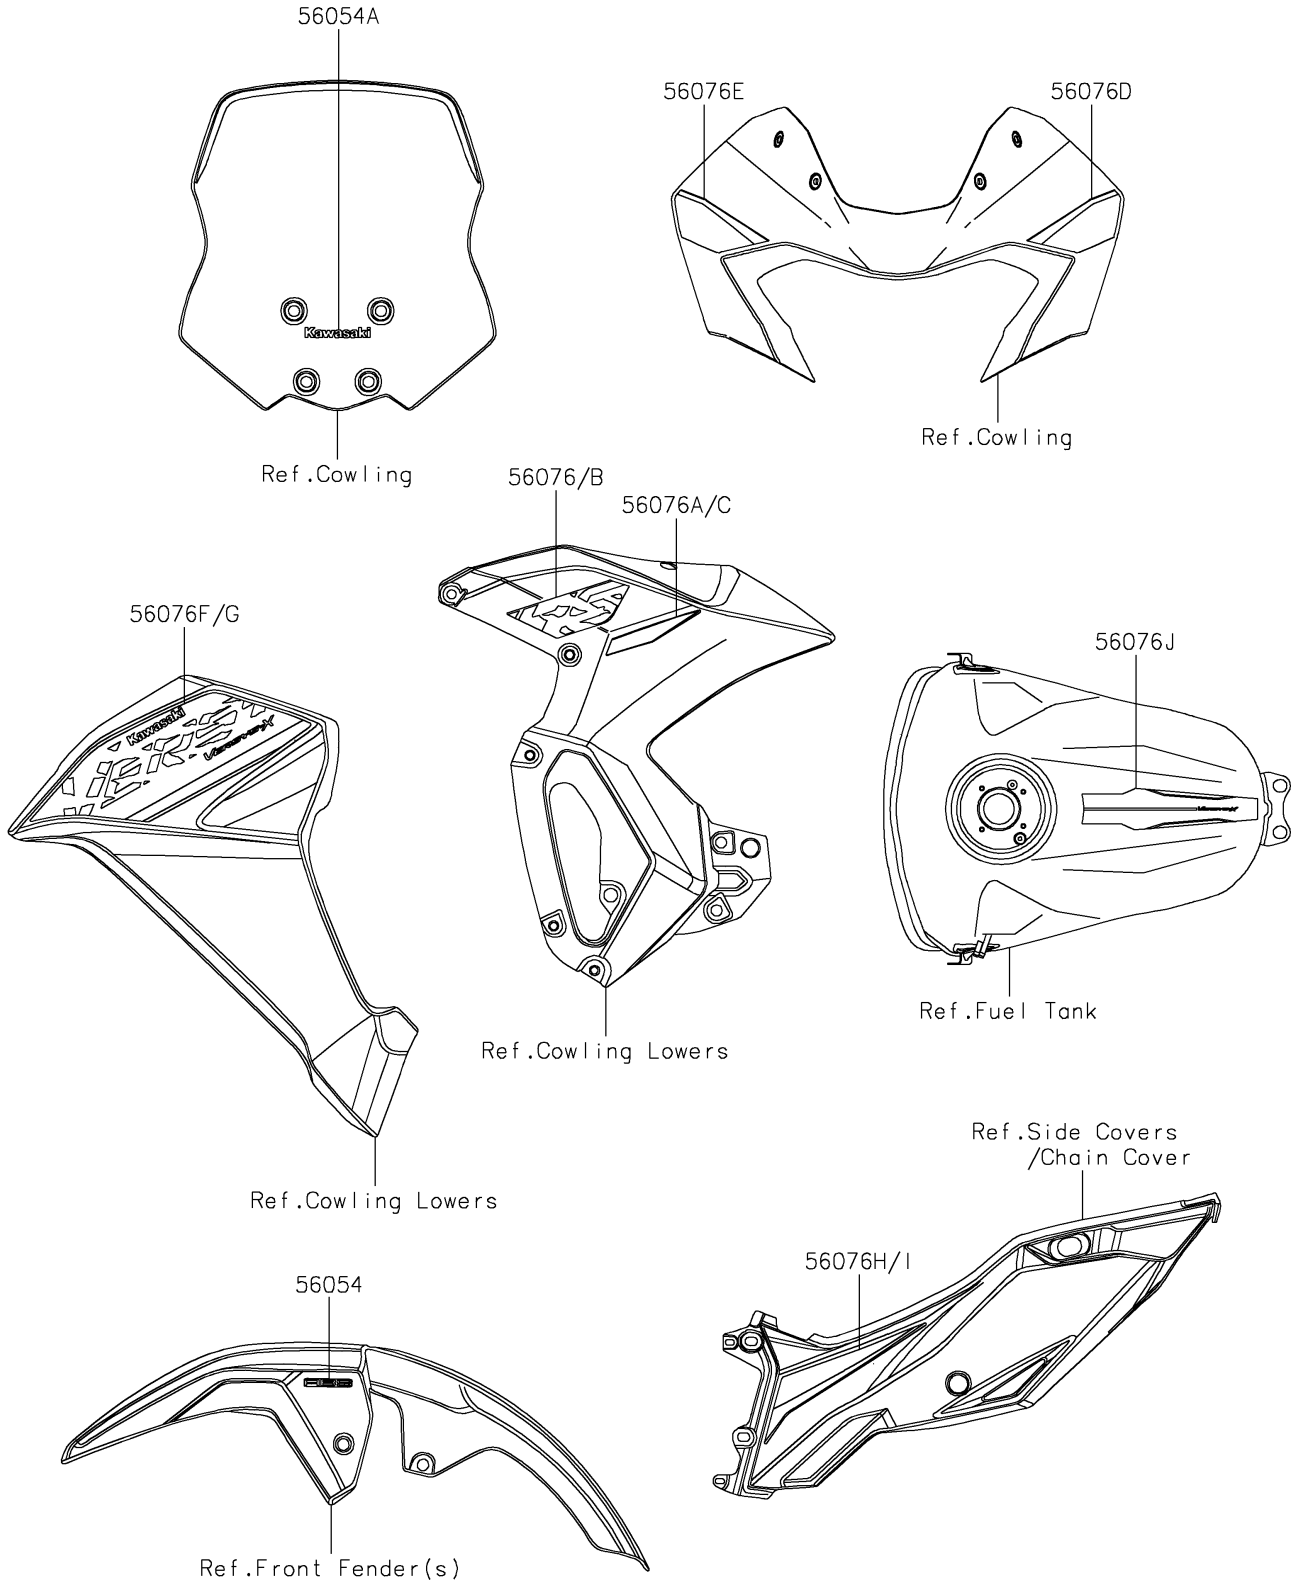

# 2023 Versys-X 300 ABS PARTS DIAGRAM

Decals(P.M.S.Green)(CPFAN-CRFAL)

F2861B

## 2023 Versys-X 300 ABS PARTS LIST

Decals(P.M.S.Green)(CPFAN-CRFAL)

ITEM NAME	PART NUMBER	QUANTITY
MARK,FR FENDER,ABS (Ref # 56054)	56054-1879	2
MARK,WINDSHIELD,KAWASAKI (Ref # 56054A)	56054-2261	1
PATTERN,TANK SIDE COWL.,LH (Ref # 56076)	56076-7501	1
PATTERN,TANK SIDE COWL.,LWR,LH (Ref # 56076A)	56076-7502	1
PATTERN,TANK SIDE COWL.,RH (Ref # 56076B)	56076-7503	1
PATTERN,TANK SIDE COWL.,LWR,RH (Ref # 56076C)	56076-7504	1
PATTERN,UPP COWLING,LH (Ref # 56076D)	56076-7505	1
PATTERN,UPP COWLING,RH (Ref # 56076E)	56076-7506	1
PATTERN,SIDE COWL.,LH (Ref # 56076F)	56076-7507	1
PATTERN,SIDE COWL.,RH (Ref # 56076G)	56076-7508	1
PATTERN,TAIL COVER,LH (Ref # 56076H)	56076-7509	1
PATTERN,TAIL COVER,RH (Ref # 56076I)	56076-7510	1
PATTERN,FUEL TANK (Ref # 56076J)	56076-7756	1