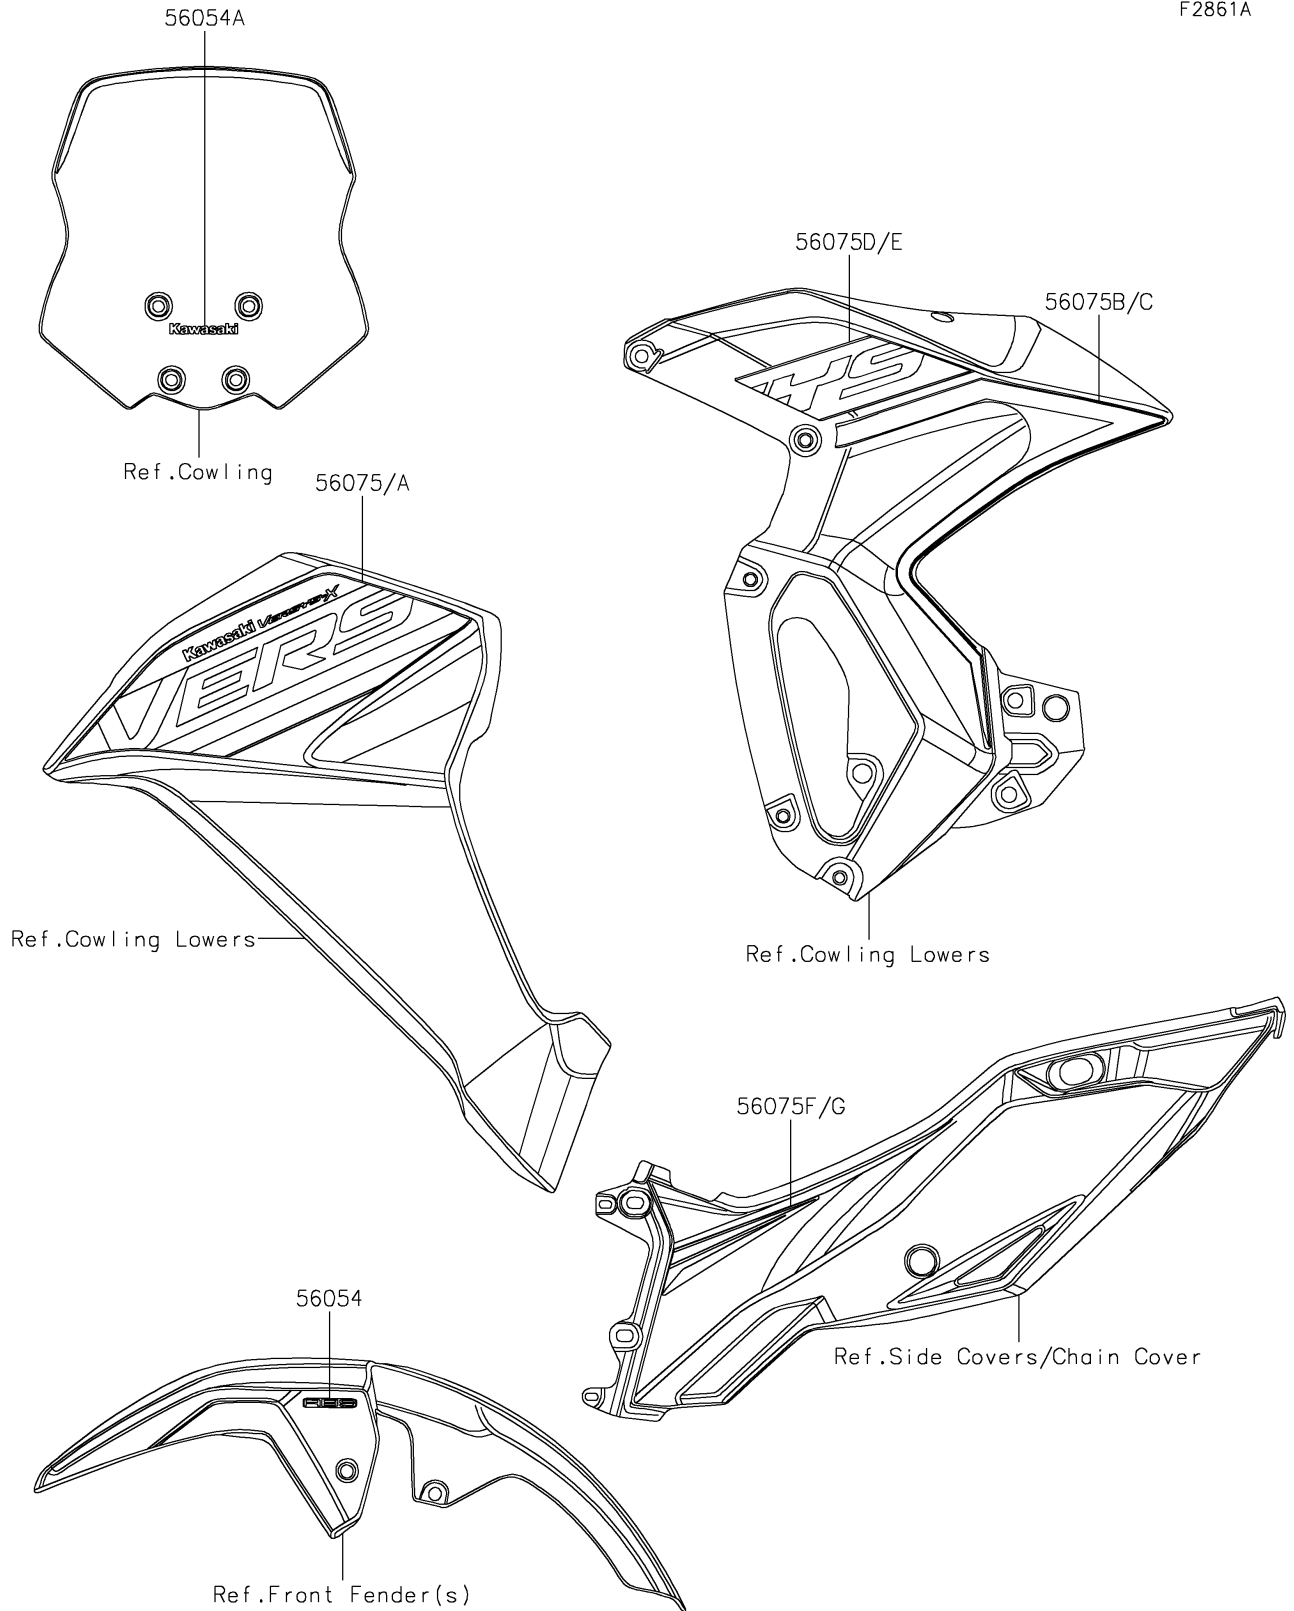

# 2023 Versys-X 300 ABS PARTS DIAGRAM

Decals(C.L.Green)(CPFAL-CRFAL)

F2861A

## 2023 Versys-X 300 ABS PARTS LIST

Decals(C.L.Green)(CPFAL-CRFAL)

ITEM NAME	PART NUMBER	QUANTITY
MARK,ABS (Ref # 56054)	56054-1064	2
MARK,WINDSHIELD,KAWASAKI (Ref # 56054A)	56054-2261	1
PATTERN,SIDE COWL.,LH (Ref # 56075)	56075-7609	1
PATTERN,SIDE COWL.,RH (Ref # 56075A)	56075-7610	1
PATTERN,TANK SIDE COWL.,LWR,LH (Ref # 56075B)	56075-7611	1
PATTERN,TANK SIDE COWL.,LWR,RH (Ref # 56075C)	56075-7612	1
PATTERN,TANK SIDE COWL.,UPP,LH (Ref # 56075D)	56075-7613	1
PATTERN,TANK SIDE COWL.,UPP,RH (Ref # 56075E)	56075-7614	1
PATTERN,SIDE COVER,LH (Ref # 56075F)	56075-7615	1
PATTERN,SIDE COVER,RH (Ref # 56075G)	56075-7616	1