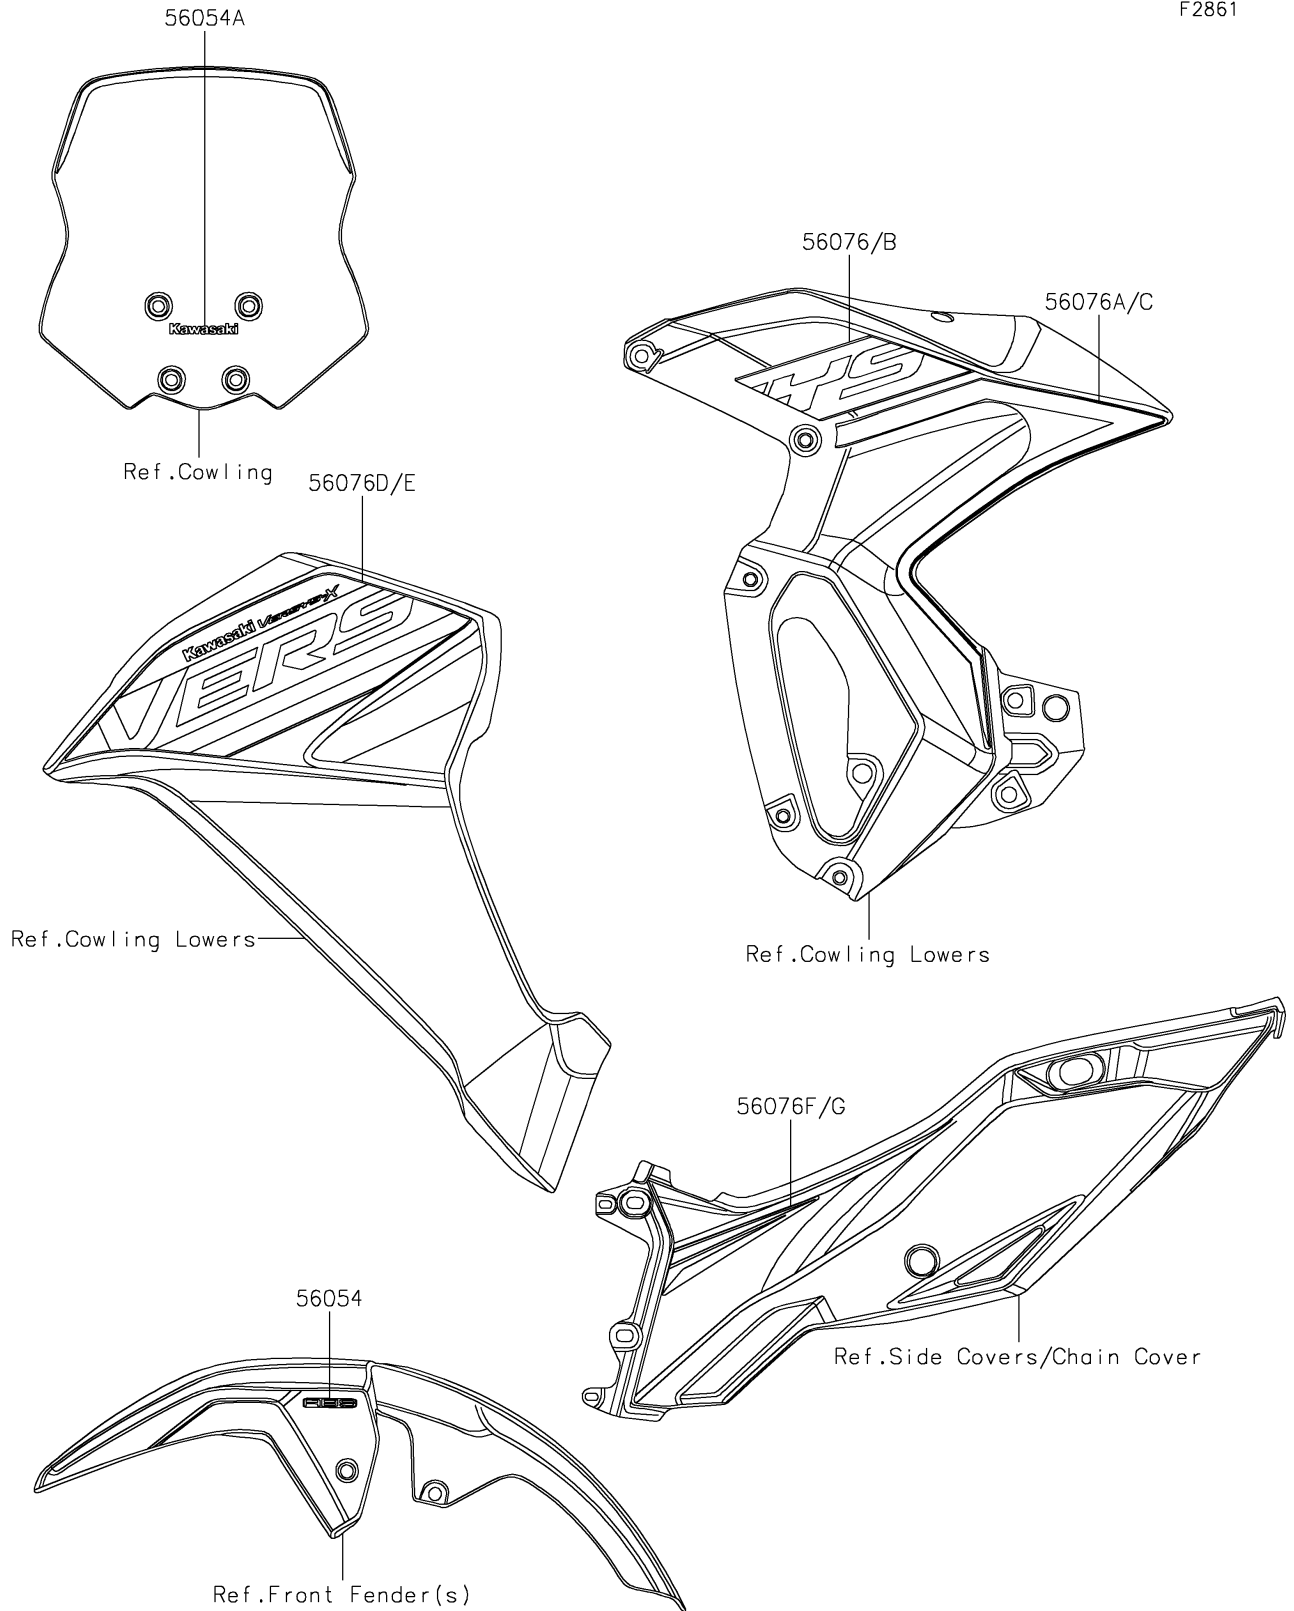

# 2023 Versys-X 300 ABS PARTS DIAGRAM

Decals(Blue)(CNFAN/CNFAL)

F2861

## 2023 Versys-X 300 ABS PARTS LIST

Decals(Blue)(CNFAN/CNFAL)

ITEM NAME	PART NUMBER	QUANTITY
MARK,ABS (Ref # 56054)	56054-1413	2
MARK,WINDSHIELD,KAWASAKI (Ref # 56054A)	56054-2261	1
PATTERN,TANK COVER,LH,UPP (Ref # 56076)	56076-2912	1
PATTERN,TANK COVER,LH,LWR (Ref # 56076A)	56076-2913	1
PATTERN,TANK COVER,RH,UPP (Ref # 56076B)	56076-2914	1
PATTERN,TANK COVER,RH,LWR (Ref # 56076C)	56076-2915	1
PATTERN,SIDE COWL.,LH (Ref # 56076D)	56076-2916	1
PATTERN,SIDE COWL.,RH (Ref # 56076E)	56076-2917	1
PATTERN,SIDE COVER,LH (Ref # 56076F)	56076-2918	1
PATTERN,SIDE COVER,RH (Ref # 56076G)	56076-2919	1