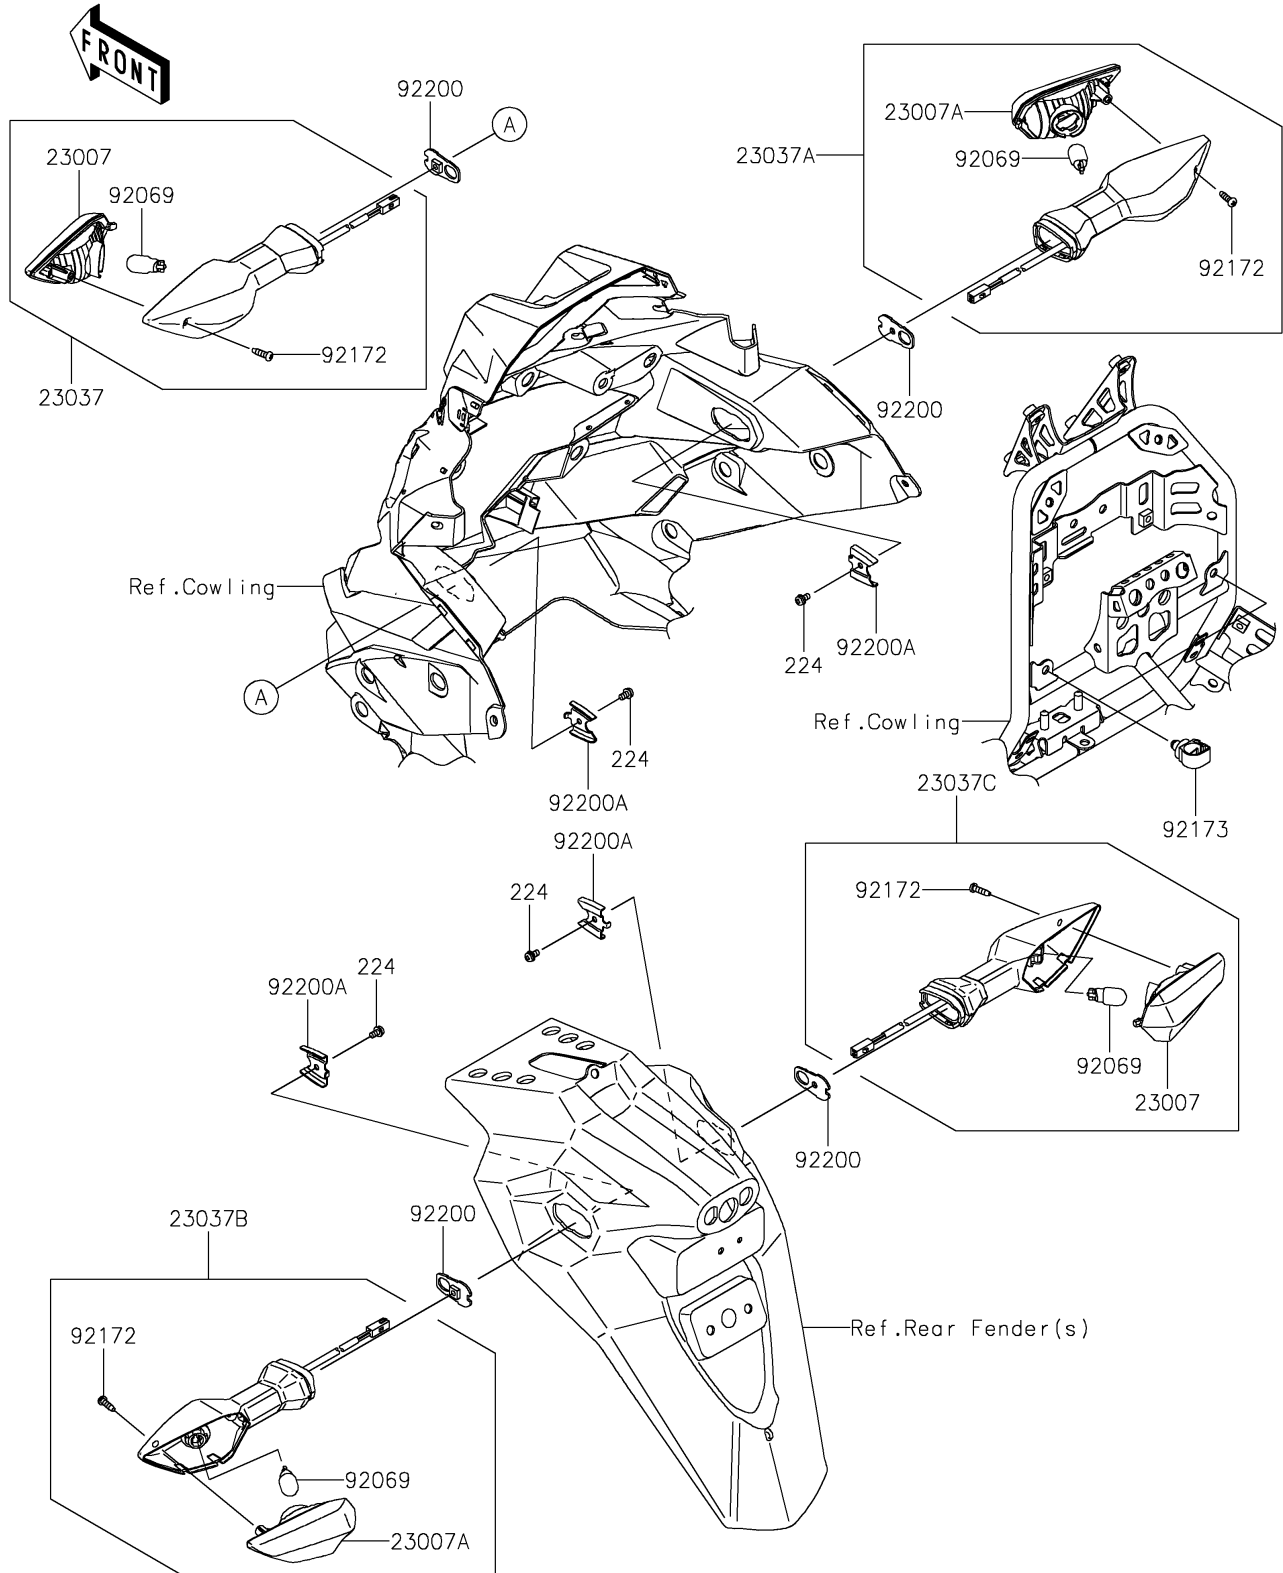

# 2023 Versys-X 300 ABS PARTS DIAGRAM

## Turn Signals

F2730

## 2023 Versys-X 300 ABS PARTS LIST

### Turn Signals

ITEM NAME	PART NUMBER	QUANTITY
LENS-COMP (Ref # 23007)	23007-0228	2
LENS-COMP (Ref # 23007A)	23007-0229	2
LAMP-ASSY-SIGNAL,FR,LH (Ref # 23037)	23037-0539	1
LAMP-ASSY-SIGNAL,FR,RH (Ref # 23037A)	23037-0540	1
LAMP-ASSY-SIGNAL,RR,LH (Ref # 23037B)	23037-0541	1
LAMP-ASSY-SIGNAL,RR,RH (Ref # 23037C)	23037-0542	1
BULB,12V 10W (Ref # 92069)	92069-0090	4
SCREW,4X14 (Ref # 92172)	92172-1117	4
CLAMP,12MM DIA. (Ref # 92173)	92173-0736	2
WASHER,NUT 4MM (Ref # 92200)	92200-0854	4
WASHER (Ref # 92200A)	92200-0855	4
SCREW-PAN-WP-CROS,4X8 (Ref # 224)	224AB0408	4