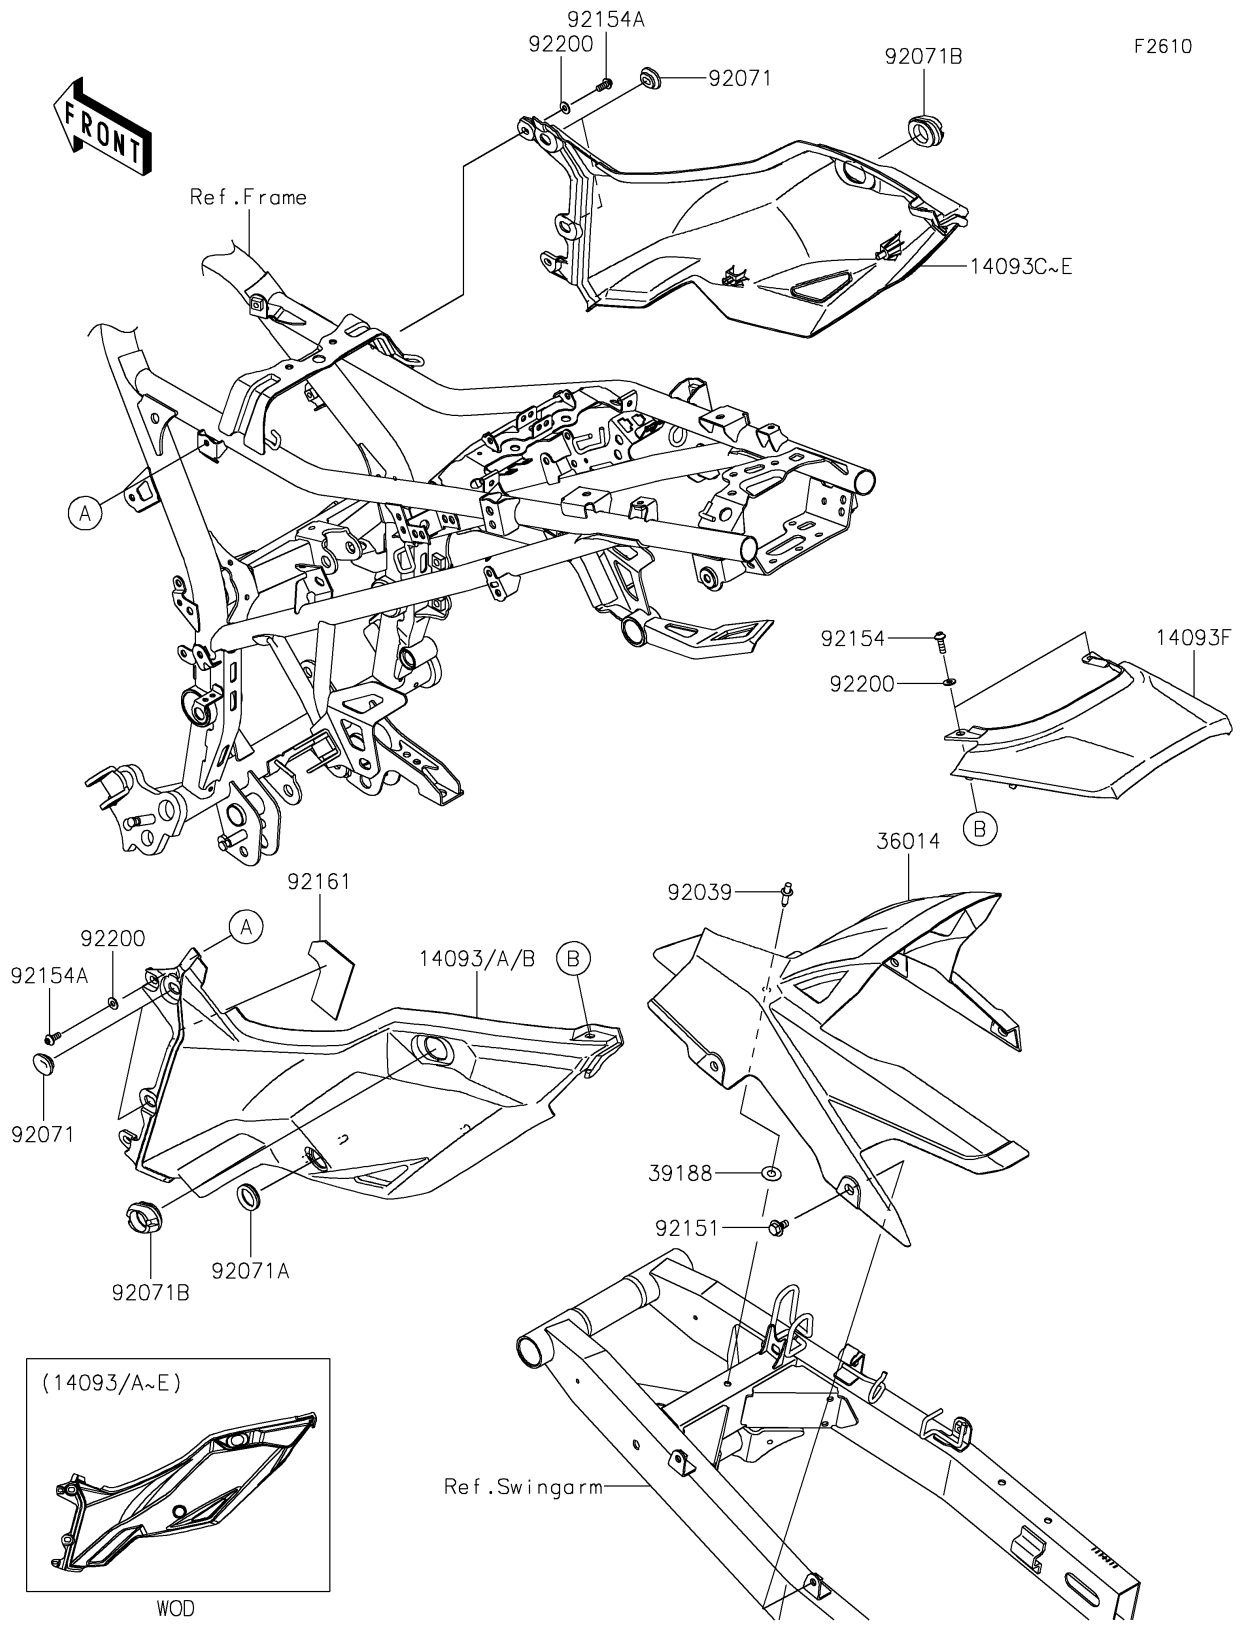

2023 Versys-X 300 ABS PARTS DIAGRAM

Side Covers/Chain Cover

2023 Versys-X 300 ABS PARTS LIST

Side Covers/Chain Cover

ITEM NAME	PART NUMBER	QUANTITY
COVER,RR SIDE,LH,M.M.C.GRAY (Ref # 14093)	14093-0554-51B	1
COVER,RR SIDE,LH,M.O.BLUE (Ref # 14093A)	14093-0554-726	1
COVER,RR SIDE,LH,M.F.S.BLACK (Ref # 14093B)	14093-0554-739	1
COVER,RR SIDE,RH,M.M.C.GRAY (Ref # 14093C)	14093-0555-51B	1
COVER,RR SIDE,RH,M.O.BLUE (Ref # 14093D)	14093-0555-726	1
COVER,RR SIDE,RH,M.F.S.BLACK (Ref # 14093E)	14093-0555-739	1
COVER,RR TAIL (Ref # 14093F)	14093-0556	1
CASE-CHAIN (Ref # 36014)	36014-0569	1
TAPE,8X19 (Ref # 39188)	39188-0046	1
RIVET (Ref # 92039)	92039-0709	1
GROMMET,20X24X7.5 (Ref # 92071)	92071-0766	4
GROMMET,19.4X22.4X5.9 (Ref # 92071A)	92071-0767	1
GROMMET,26.4X42.4X15.8 (Ref # 92071B)	92071-0772	2
BOLT,FLANGED,6X13 (Ref # 92151)	92151-1703	4
BOLT,SOCKET,5X16 (Ref # 92154)	92154-0209	2
BOLT,SOCKET,5X12 (Ref # 92154A)	92154-0917	4
DAMPER,54X70X2 (Ref # 92161)	92161-2070	1
WASHER,5.2X12X1.0 (Ref # 92200)	92200-0784	6