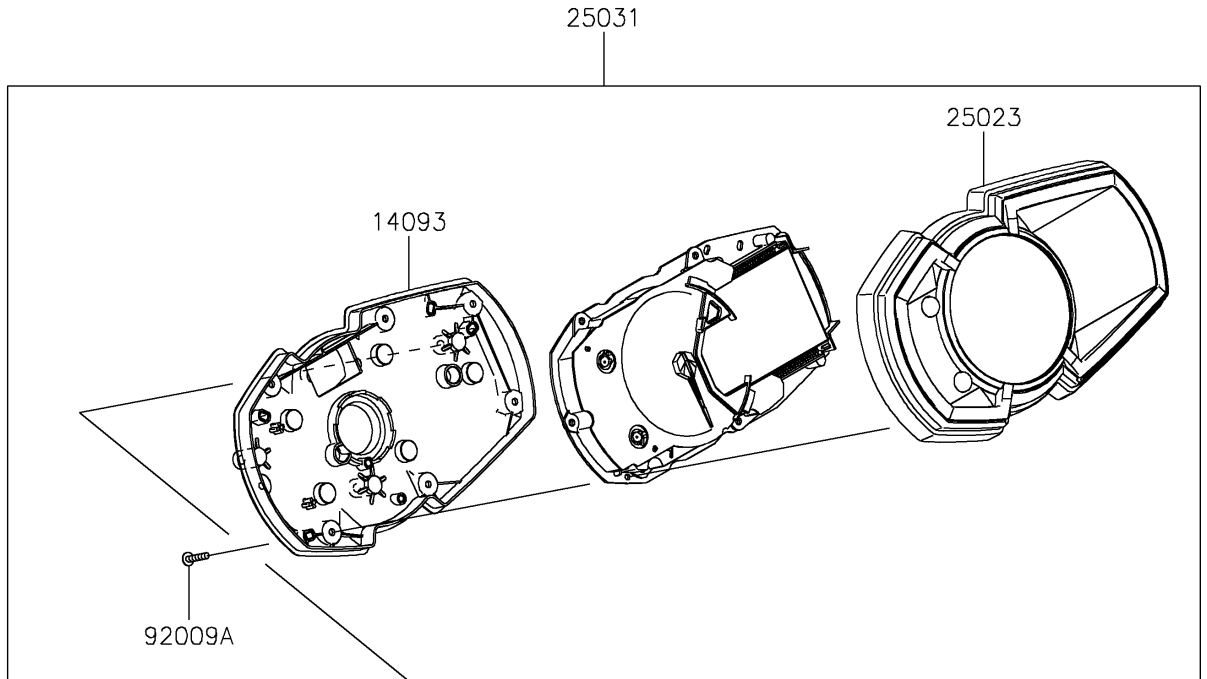

# 2025 Versys-X 300 ABS PARTS DIAGRAM

Meter(s)

F2530

## 2025 Versys-X 300 ABS PARTS LIST

Meter(s)

ITEM NAME	PART NUMBER	QUANTITY
COVER,METER,LWR (Ref # 14093)	14093-0513	1
COVER-METER CASE (Ref # 25023)	25023-0143	1
METER-ASSY,COMBINATION,ABS (Ref # 25031)	25031-0924	1
SCREW,TAPPING,5X14 (Ref # 92009)	92009-1197	3
SCREW,TAPPING,3X16 (Ref # 92009A)	92009-1391	9
WASHER,5.5X20X1.2 (Ref # 92022)	92022-1405	3
DAMPER,10X20X12 (Ref # 92160)	92160-1167	3