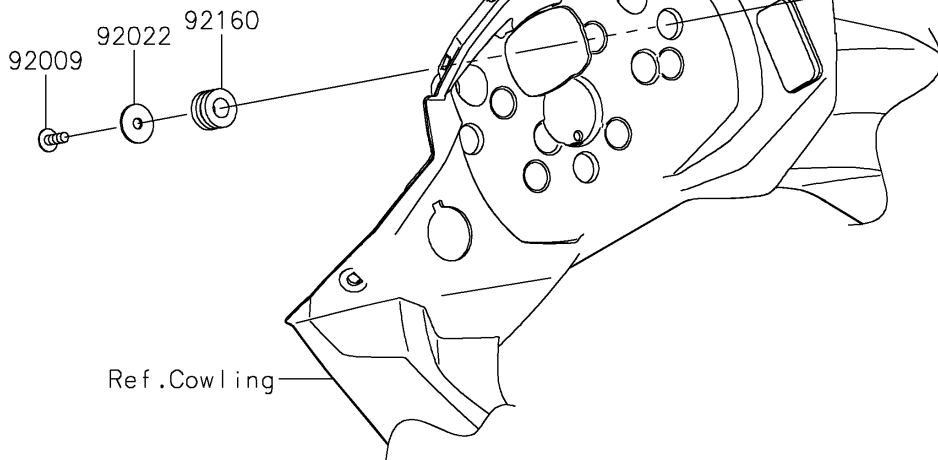

# 2025 Versys-X 300 ABS PARTS DIAGRAM

Meter(s)

F2530

## 2025 Versys-X 300 ABS PARTS LIST

Meter(s)

ITEM NAME	PART NUMBER	QUANTITY
COVER,METER,LWR (Ref # 14093)	14093-0513	1
COVER-METER CASE (Ref # 25023)	25023-0143	1
METER-ASSY,COMBINATION,ABS (Ref # 25031)	25031-0924	1
SCREW,TAPPING,5X14 (Ref # 92009)	92009-1197	3
SCREW,TAPPING,3X16 (Ref # 92009A)	92009-1391	9
WASHER,5.5X20X1.2 (Ref # 92022)	92022-1405	3
DAMPER,10X20X12 (Ref # 92160)	92160-1167	3