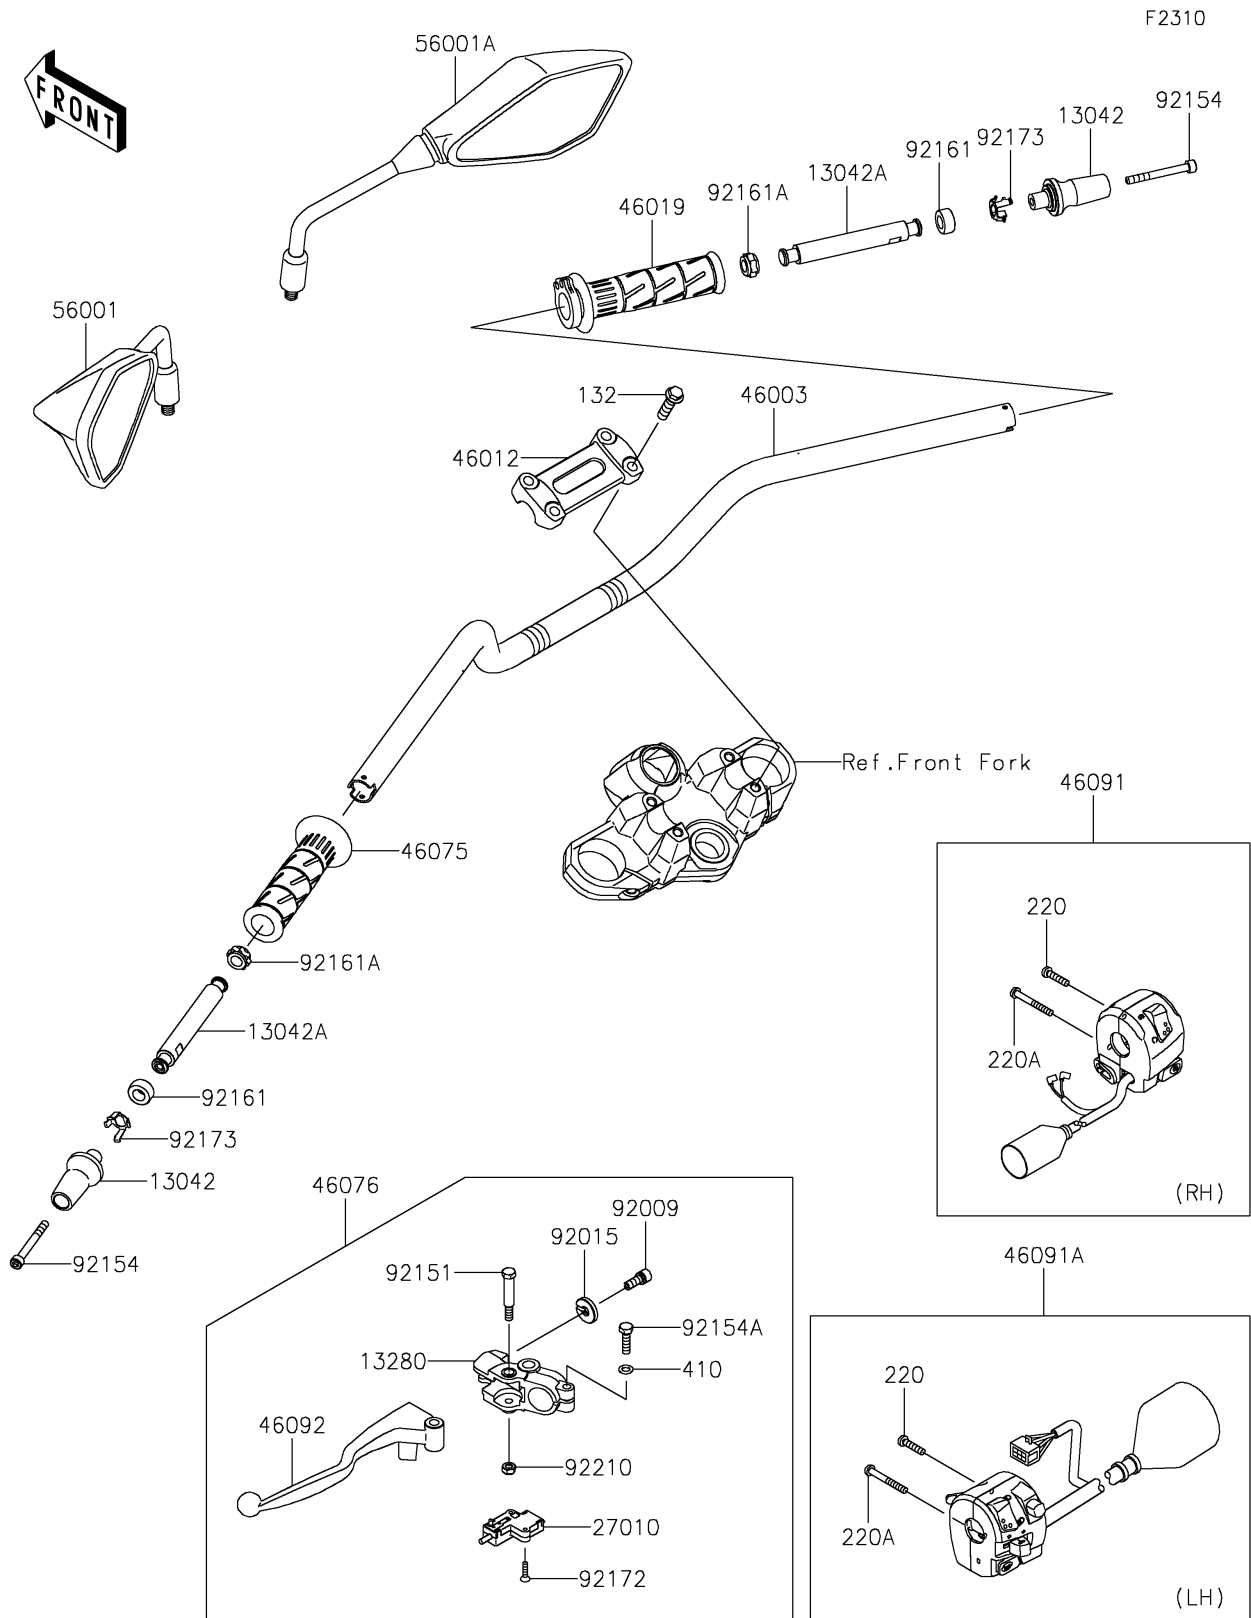

# 2023 Versys-X 300 ABS PARTS DIAGRAM

Handlebar

## 2023 Versys-X 300 ABS PARTS LIST

### Handlebar

ITEM NAME	PART NUMBER	QUANTITY
WEIGHT,HANDLE,OUTER (Ref # 13042)	13042-0742	2
WEIGHT,HANDLE,INNER (Ref # 13042A)	13042-0761	2
HOLDER,CLUTCH LEVER (Ref # 13280)	13280-0105	1
SWITCH,CLUTCH (Ref # 27010)	27010-0729	1
HANDLE,F.S.BLACK (Ref # 46003)	46003-0696-18R	1
HOLDER-HANDLE,UPP,F.S.BLACK (Ref # 46012)	46012-0010-18R	1
GRIP-ASSY,THROTTLE (Ref # 46019)	46019-0060	1
GRIP,HANDLE,LH (Ref # 46075)	46075-0564	1
LEVER-ASSY-GRIP,CLUTCH (Ref # 46076)	46076-0143	1
HOUSING-ASSY-CONTROL,RH (Ref # 46091)	46091-0352	1
HOUSING-ASSY-CONTROL,LH (Ref # 46091A)	46091-0385	1
LEVER-GRIP,CLUTCH (Ref # 46092)	46092-0571	1
MIRROR-ASSY,LH (Ref # 56001)	56001-0299	1
MIRROR-ASSY,RH (Ref # 56001A)	56001-0300	1
SCREW,CABLE ADJUST,8MM,BLACK (Ref # 92009)	92009-1134	1
NUT,CABLE ADJUST LOCK,8MM,BLK (Ref # 92015)	92015-1197	1
BOLT,LEVER SET (Ref # 92151)	92151-1986	1
BOLT,SOCKET,6X55 (Ref # 92154)	92154-1299	2
BOLT,UPSET,6X22 (Ref # 92154A)	92154-1422	1
DAMPER (Ref # 92161)	92161-1926	2
DAMPER,10X16X10,INNER (Ref # 92161A)	92161-1930	2
SCREW,3X16 (Ref # 92172)	92172-0788	2
CLAMP,WEIGHT (Ref # 92173)	92173-1386	2
NUT,LOCK,6MM (Ref # 92210)	92210-0006	1
BOLT-FLANGED-SMALL,8X30 (Ref # 132)	132BC0830	4
SCREW-PAN-CROS,5X22 (Ref # 220)	220AB0522	2
SCREW-PAN-CROS,5X40 (Ref # 220A)	220AB0540	2
WASHER-PLAIN-SMALL,6MM (Ref # 410)	410AB0600	1