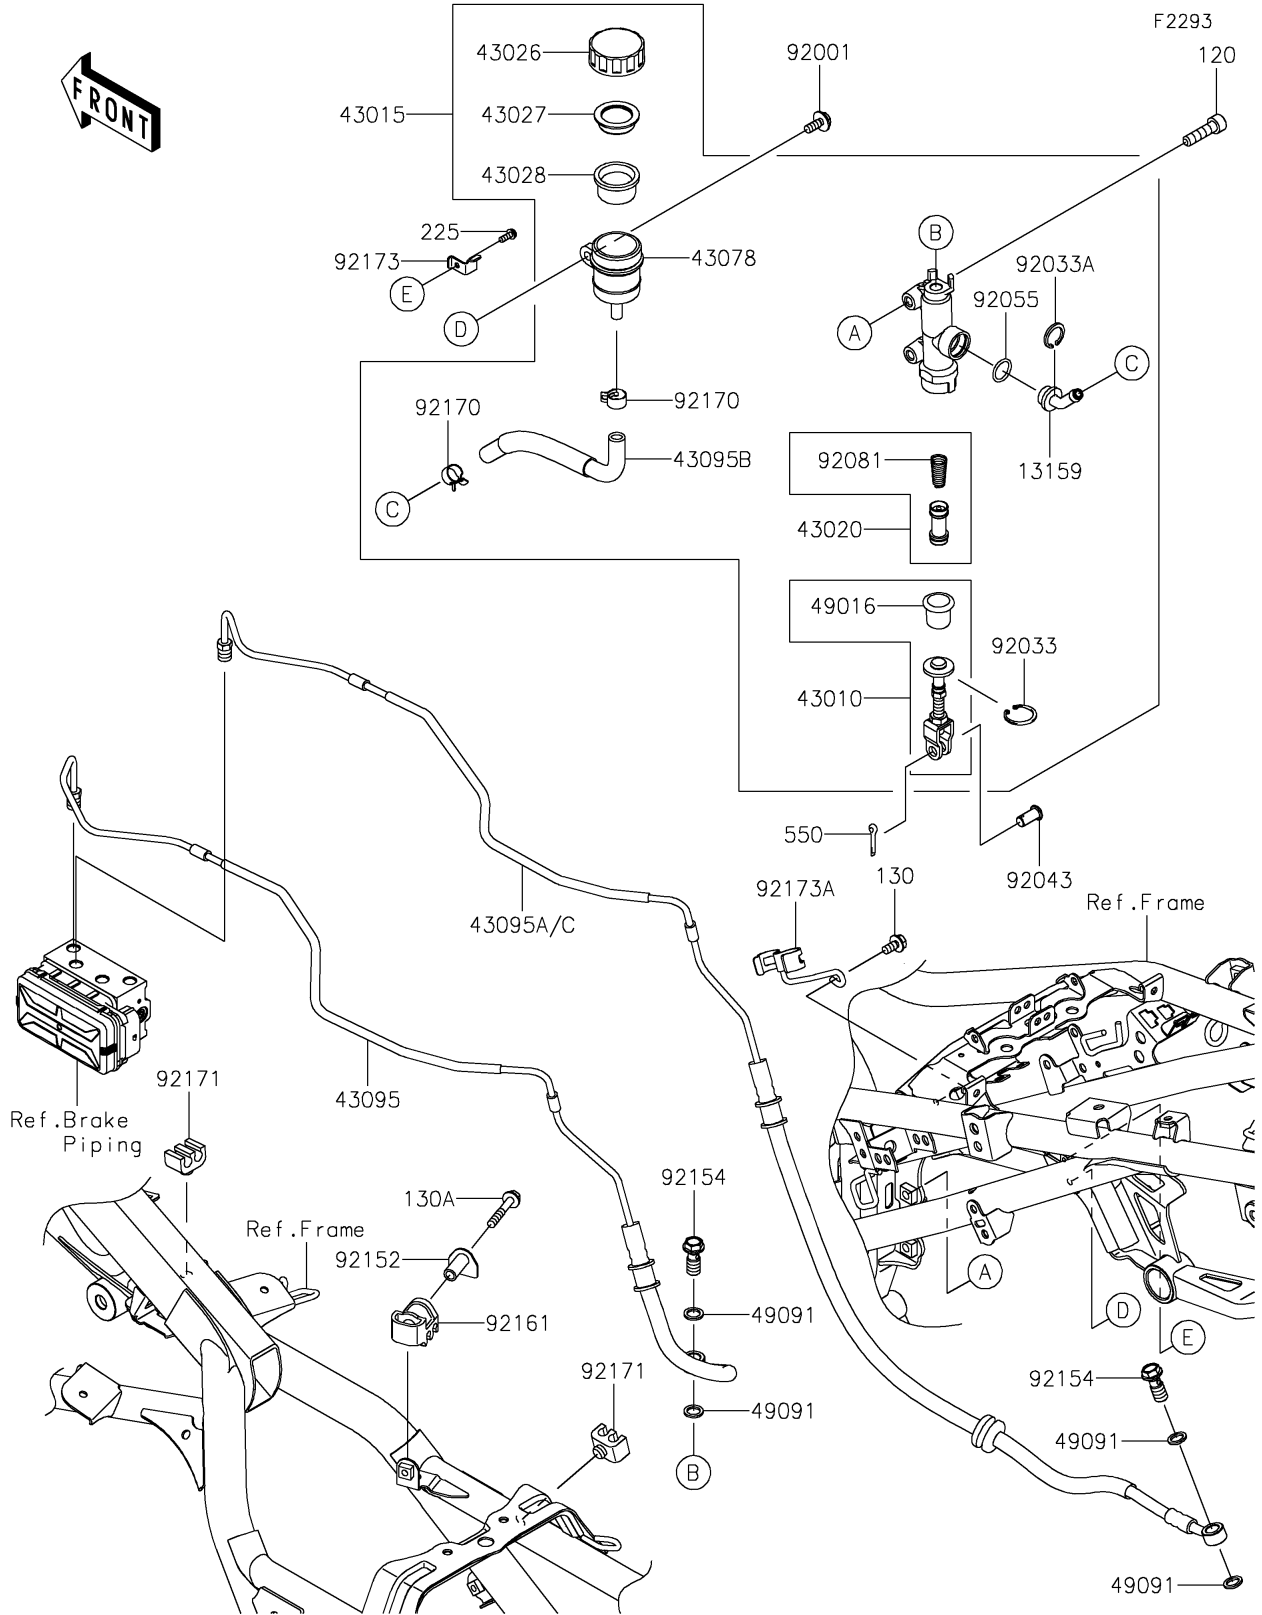

2023 Versys-X 300 ABS PARTS DIAGRAM

Rear Master Cylinder

2023 Versys-X 300 ABS PARTS LIST

Rear Master Cylinder

ITEM NAME	PART NUMBER	QUANTITY
CONNECTOR (Ref # 13159)	13159-0008	1
ROD-ASSY-BRAKE (Ref # 43010)	43010-0021	1
CYLINDER-ASSY-MASTER,RR (Ref # 43015)	43015-0656	1
PISTON-COMP-BRAKE (Ref # 43020)	43020-0023	1
CAP-BRAKE (Ref # 43026)	43026-0009	1
PLATE-DIAPHRAGM (Ref # 43027)	43027-1053	1
DIAPHRAGM (Ref # 43028)	43028-1065	1
RESERVOIR (Ref # 43078)	43078-0040	1
HOSE-BRAKE,RR M/CYL.-ABS UNIT (Ref # 43095)	43095-1443	1
HOSE-BRAKE,ABS UNIT-RR CAL. (Ref # 43095A)	43095-1444	1
HOSE-BRAKE,RR (Ref # 43095B)	43095-1449	1
COVER-SEAL,BRAKE PISTON (Ref # 49016)	49016-1103	1
WASHER-SEAL,10.1X14.5X1.5 (Ref # 49091)	49091-0001	4
BOLT,W/P,6X16 (Ref # 92001)	92001-1860	1
RING-SNAP,20.9X24.6X1.2 (Ref # 92033)	92033-0079	1
RING-SNAP,20.5MM (Ref # 92033A)	92033-1186	1
PIN,8X17 (Ref # 92043)	92043-0104	1
RING-O,14.8X2.4 (Ref # 92055)	92055-0741	1
SPRING,MASTER CYLINDER (Ref # 92081)	92081-1737	1
COLLAR,6.8X10X24.2 (Ref # 92152)	92152-2313	1
BOLT,BANJO,10X23 (Ref # 92154)	92154-2560	2
DAMPER,BRAKE PIPE (Ref # 92161)	92161-0347	1
CLAMP,HOSE (Ref # 92170)	92170-1091	2
CLAMP (Ref # 92171)	92171-0818	2
CLAMP,RESERVOIR TANK CAP (Ref # 92173)	92173-0028	1
CLAMP,OUTER TUBE,LWR (Ref # 92173A)	92173-1672	1
BOLT-SOCKET,8X30 (Ref # 120)	120CA0830	2
BOLT-FLANGED,6X12 (Ref # 130)	130BA0612	1
BOLT-FLANGED,6X35 (Ref # 130A)	130BA0635	1

2023 Versys-X 300 ABS PARTS LIST

Rear Master Cylinder

ITEM NAME	PART NUMBER	QUANTITY
SCREW-PAN-WSP-CROS,4X12 (Ref # 225)	225AB0412	1
PIN-COTTER,2.0X15 (Ref # 550)	550AA2015	1