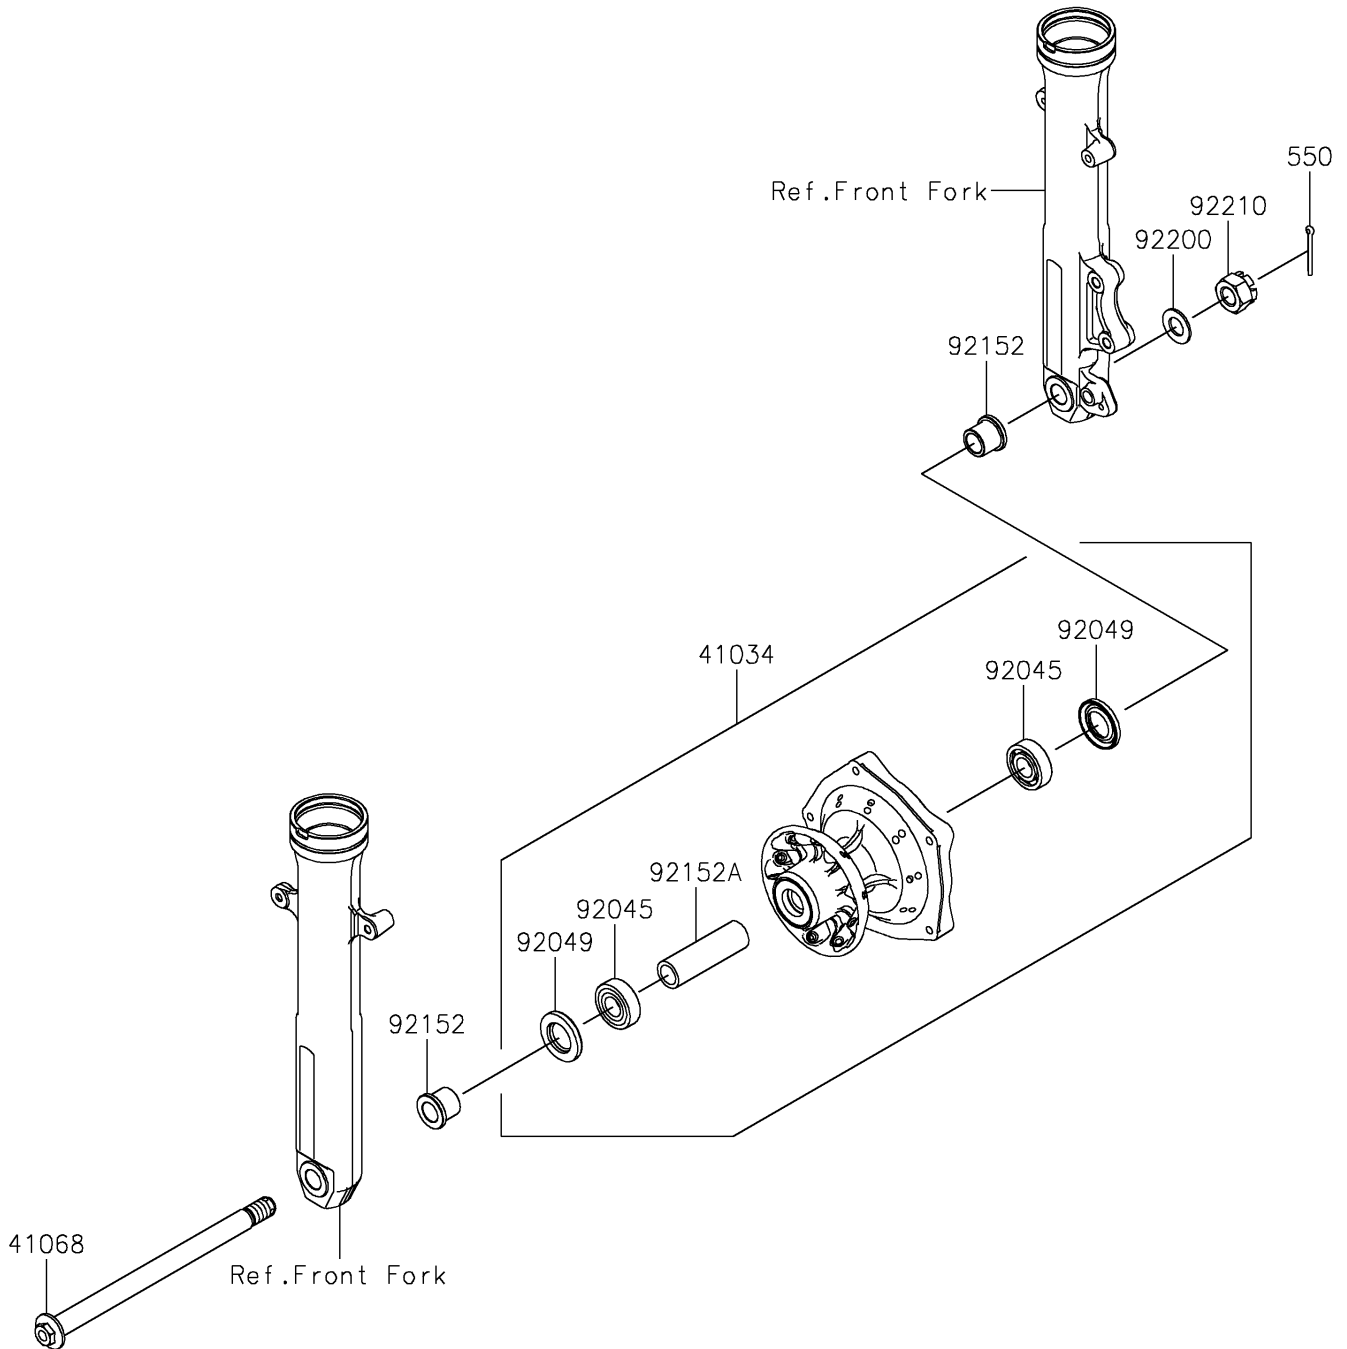

2023 Versys-X 300 ABS PARTS DIAGRAM

Front Hub

F2230

2023 Versys-X 300 ABS PARTS LIST

Front Hub

ITEM NAME	PART NUMBER	QUANTITY
DRUM-ASSY,FR BRAKE,P.SILVER (Ref # 41034)	41034-0587-458	1
AXLE,FR,17X249 (Ref # 41068)	41068-0623	1
BEARING-BALL,17X40X12 (Ref # 92045)	92045-0732	2
SEAL-OIL (Ref # 92049)	92049-0794	2
COLLAR,17X24X23 (Ref # 92152)	92152-2290	2
COLLAR (Ref # 92152A)	92152-2291	1
WASHER,16.2X30X2.0 (Ref # 92200)	92200-1842	1
NUT,CASTLE,16MM (Ref # 92210)	92210-1171	1
PIN-COTTER,4.0X35 (Ref # 550)	550AA4035	1