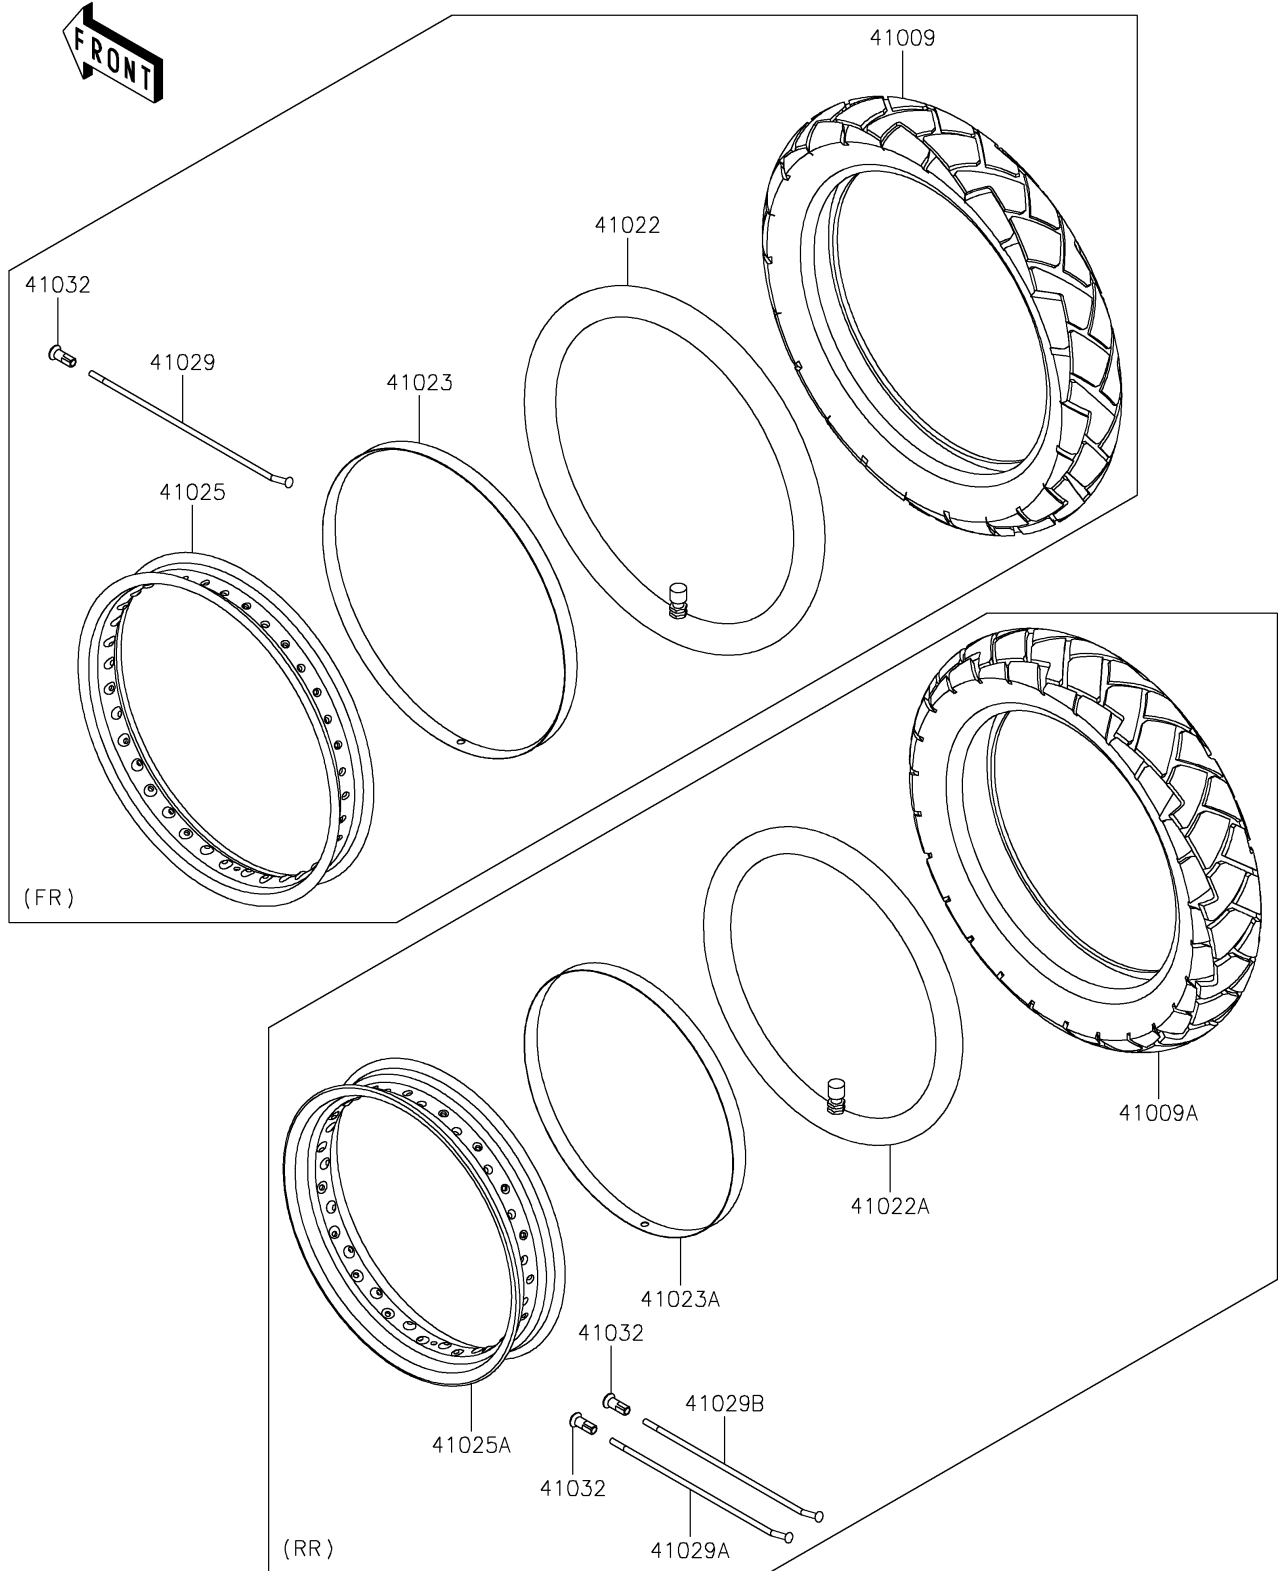

2023 Versys-X 300 ABS PARTS DIAGRAM

Wheels/Tires

F2210

2023 Versys-X 300 ABS PARTS LIST

Wheels/Tires

ITEM NAME	PART NUMBER	QUANTITY
TIRE,FR,100/90-19 57S,GP-210F (Ref # 41009)	41009-0794	1
TIRE,RR,130/80-17 65S,GP-210R (Ref # 41009A)	41009-0795	1
TUBE-TIRE,100/90-19(IRC) (Ref # 41022)	41022-0138	1
TUBE-TIRE,130/80-17(IRC) (Ref # 41022A)	41022-0139	1
BAND-RIM,25-19J (Ref # 41023)	41023-0038	1
BAND-RIM,25-17J (Ref # 41023A)	41023-0039	1
RIM,FR,2.15X19,BLACK (Ref # 41025)	41025-0373-WC	1
RIM,RR,3.00X17,BLACK (Ref # 41025A)	41025-0374-WC	1
SPOKE-INNER,196X164.5D (Ref # 41029)	41029-0087	36
SPOKE-INNER,175X163.5D (Ref # 41029A)	41029-0088	18
SPOKE-INNER,172X159D (Ref # 41029B)	41029-0089	18
NIPPLE-SPOKE (Ref # 41032)	41032-0005	72