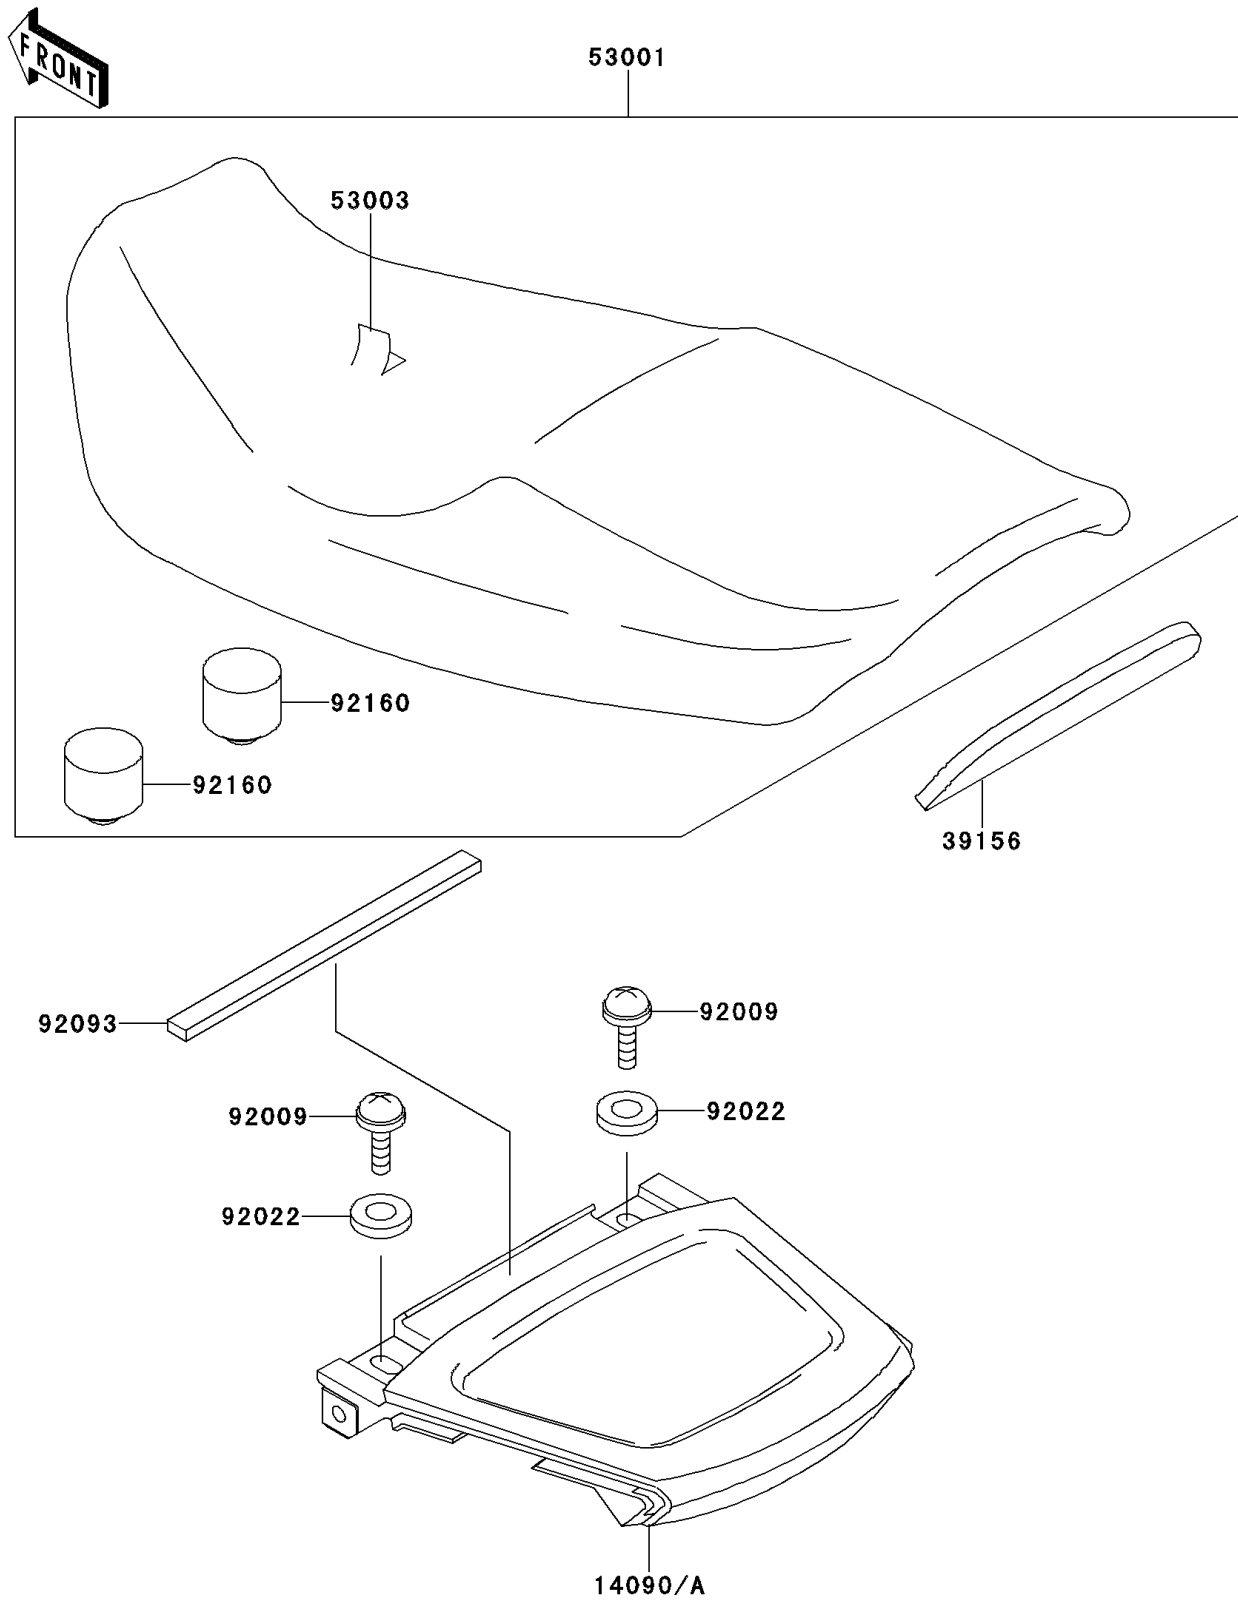

1997 GPZ 1100 PARTS DIAGRAM

Seat

F2510

1997 GPZ 1100 PARTS LIST

Seat

ITEM NAME	PART NUMBER	QUANTITY
COVER,SEAT,CNT,P.G.BLACK (Ref # 14090A)	14090-1539-RL	1
PAD,SEAT (Ref # 39156)	39156-1515	1
SEAT-ASSY,DUAL,GRAY (Ref # 53001)	53001-1793-PP	1
LEATHER,SEAT,GRAY (Ref # 53003)	53003-1332-PP	1
SCREW,6X14 (Ref # 92009)	92009-1662	1
WASHER,6.5X16X1 (Ref # 92022)	92022-1143	1
SEAL,L=165 (Ref # 92093)	92093-1390	1
DAMPER (Ref # 92160)	92160-1513	1