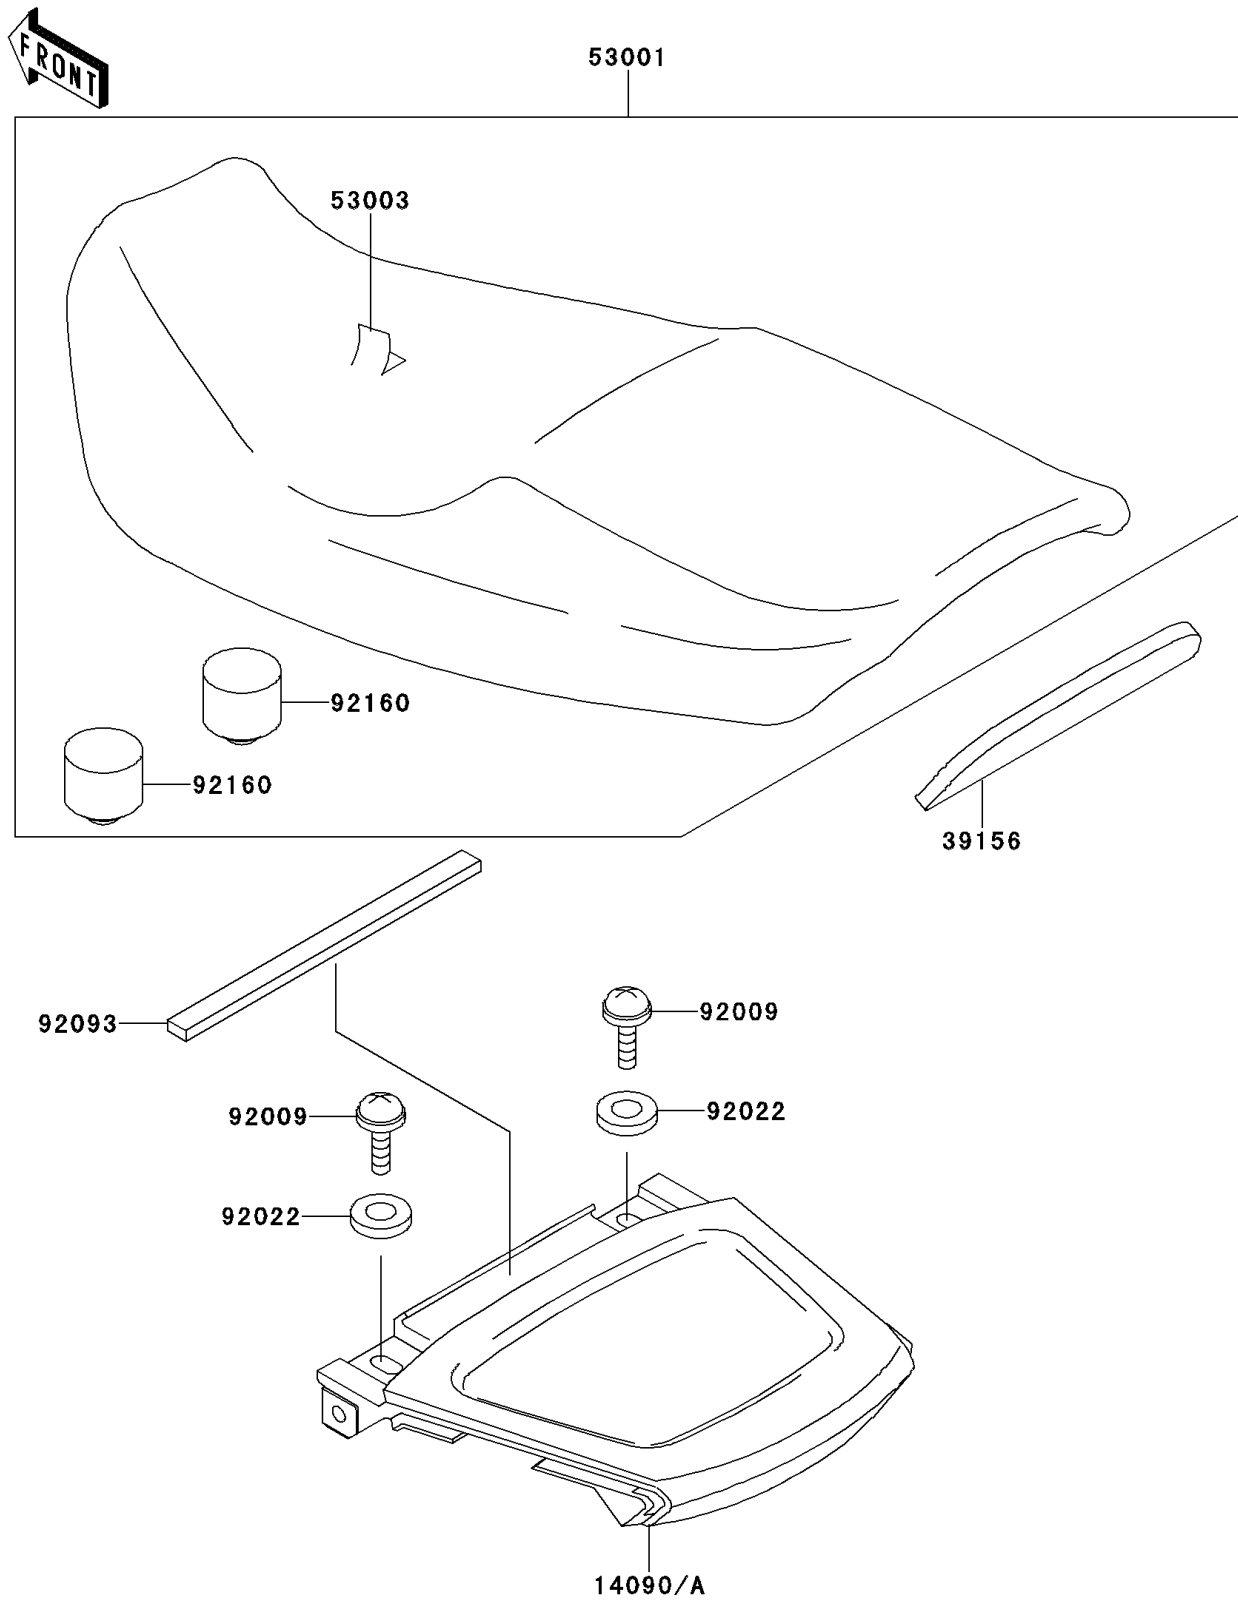

1995 GPZ 1100 PARTS DIAGRAM

Seat

F2510

1995 GPZ 1100 PARTS LIST

Seat

ITEM NAME	PART NUMBER	QUANTITY
COVER,SEAT,CNT,C.P.RED (Ref # 14090)	14090-1539-A5	1
PAD,SEAT (Ref # 39156)	39156-1515	1
SEAT-ASSY,DUAL,GRAY (Ref # 53001)	53001-1793-PP	1
LEATHER,SEAT,GRAY (Ref # 53003)	53003-1332-PP	1
SCREW,6X14 (Ref # 92009)	92009-1662	1
WASHER,6.5X16X1 (Ref # 92022)	92022-1143	1
SEAL,L=165 (Ref # 92093)	92093-1390	1
DAMPER (Ref # 92160)	92160-1513	1