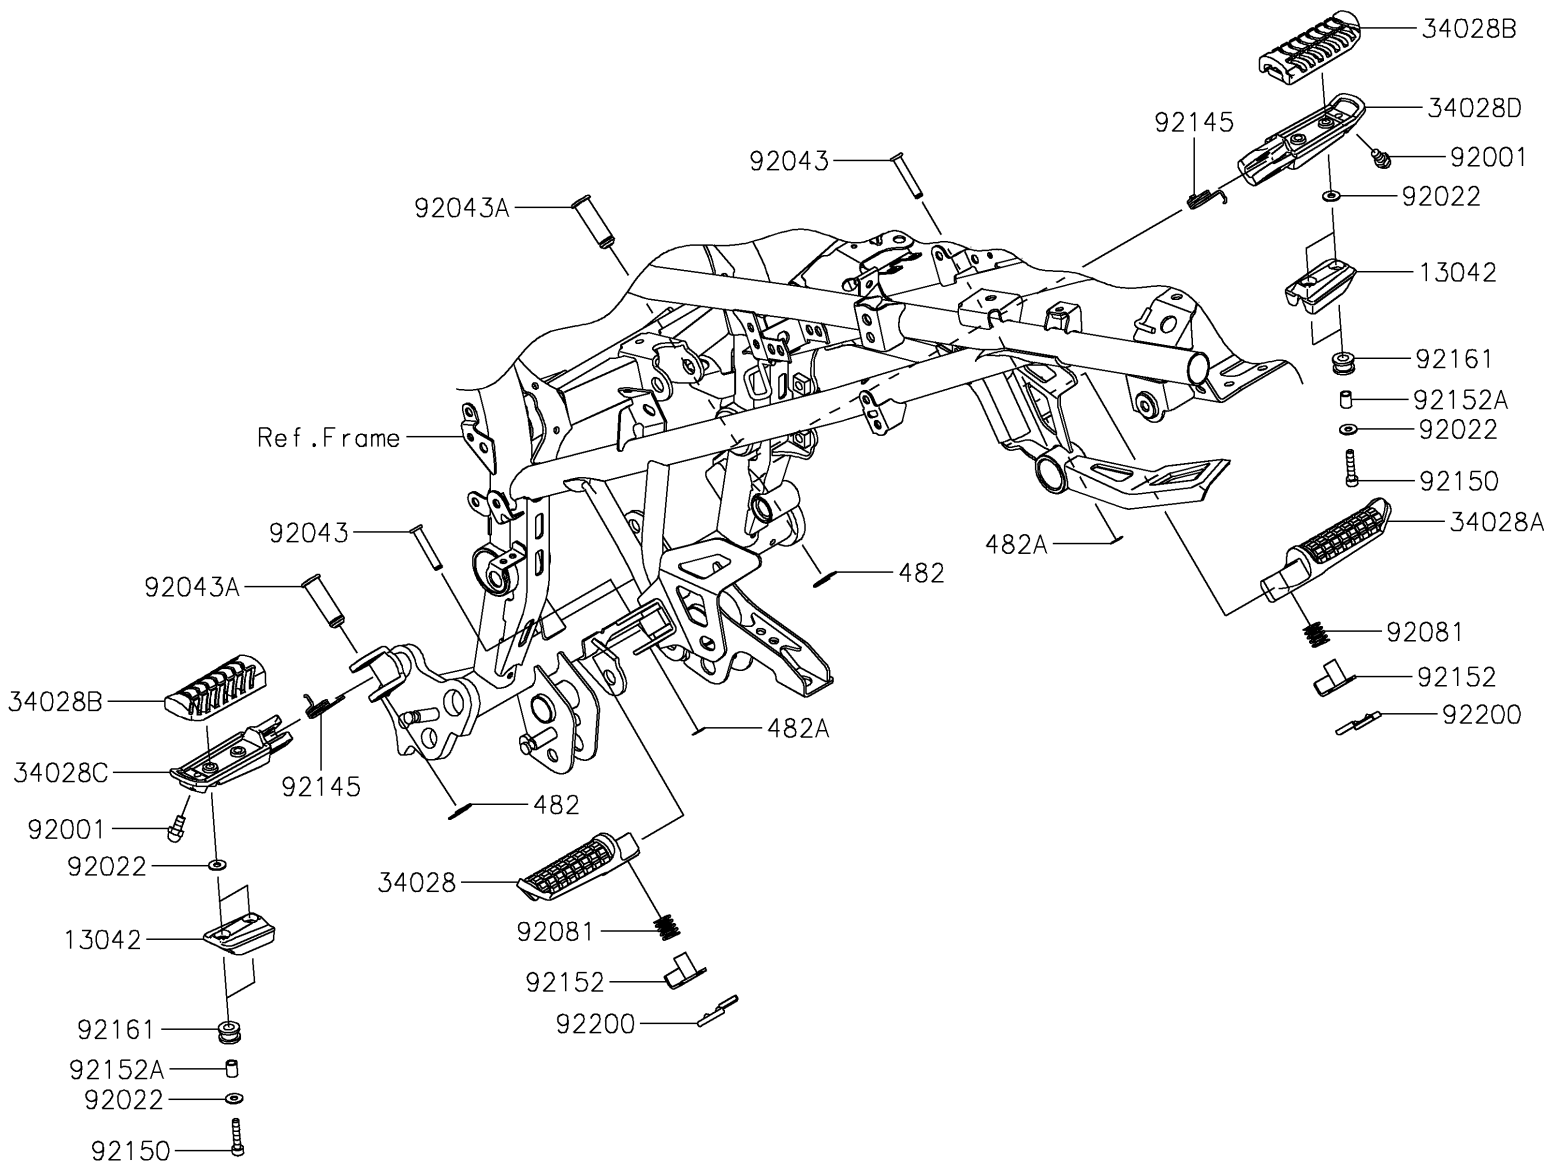

2023 Versys-X 300 ABS PARTS DIAGRAM

Footrests

F2160

2023 Versys-X 300 ABS PARTS LIST

Footrests

ITEM NAME	PART NUMBER	QUANTITY
WEIGHT,STEP (Ref # 13042)	13042-0759	2
STEP,RR,LH (Ref # 34028)	34028-0334	1
STEP,RR,RH (Ref # 34028A)	34028-0335	1
STEP,RUBBER (Ref # 34028B)	34028-0349	2
STEP,FR,LH (Ref # 34028C)	34028-0350	1
STEP,FR,RH (Ref # 34028D)	34028-0351	1
BOLT,BANK SENSOR (Ref # 92001)	92001-1905	2
WASHER,5.2X13X1 (Ref # 92022)	92022-1380	8
PIN,5X31.8 (Ref # 92043)	92043-0907	2
PIN,12X39 (Ref # 92043A)	92043-0924	2
SPRING,STEP,RR (Ref # 92081)	92081-1612	2
SPRING,STEP RETURN (Ref # 92145)	92145-0723	2
BOLT,SOCKET,5X25 (Ref # 92150)	92150-1684	4
COLLAR,STEP (Ref # 92152)	92152-0658	2
COLLAR,5.6X8X10.5 (Ref # 92152A)	92152-1545	4
DAMPER,8X16X10 (Ref # 92161)	92161-1935	4
WASHER (Ref # 92200)	92200-1892	2
CIRCLIP-TYPE-E,10MM (Ref # 482)	482EA0100	2
CIRCLIP-TYPE-E (Ref # 482A)	482EA5000	2