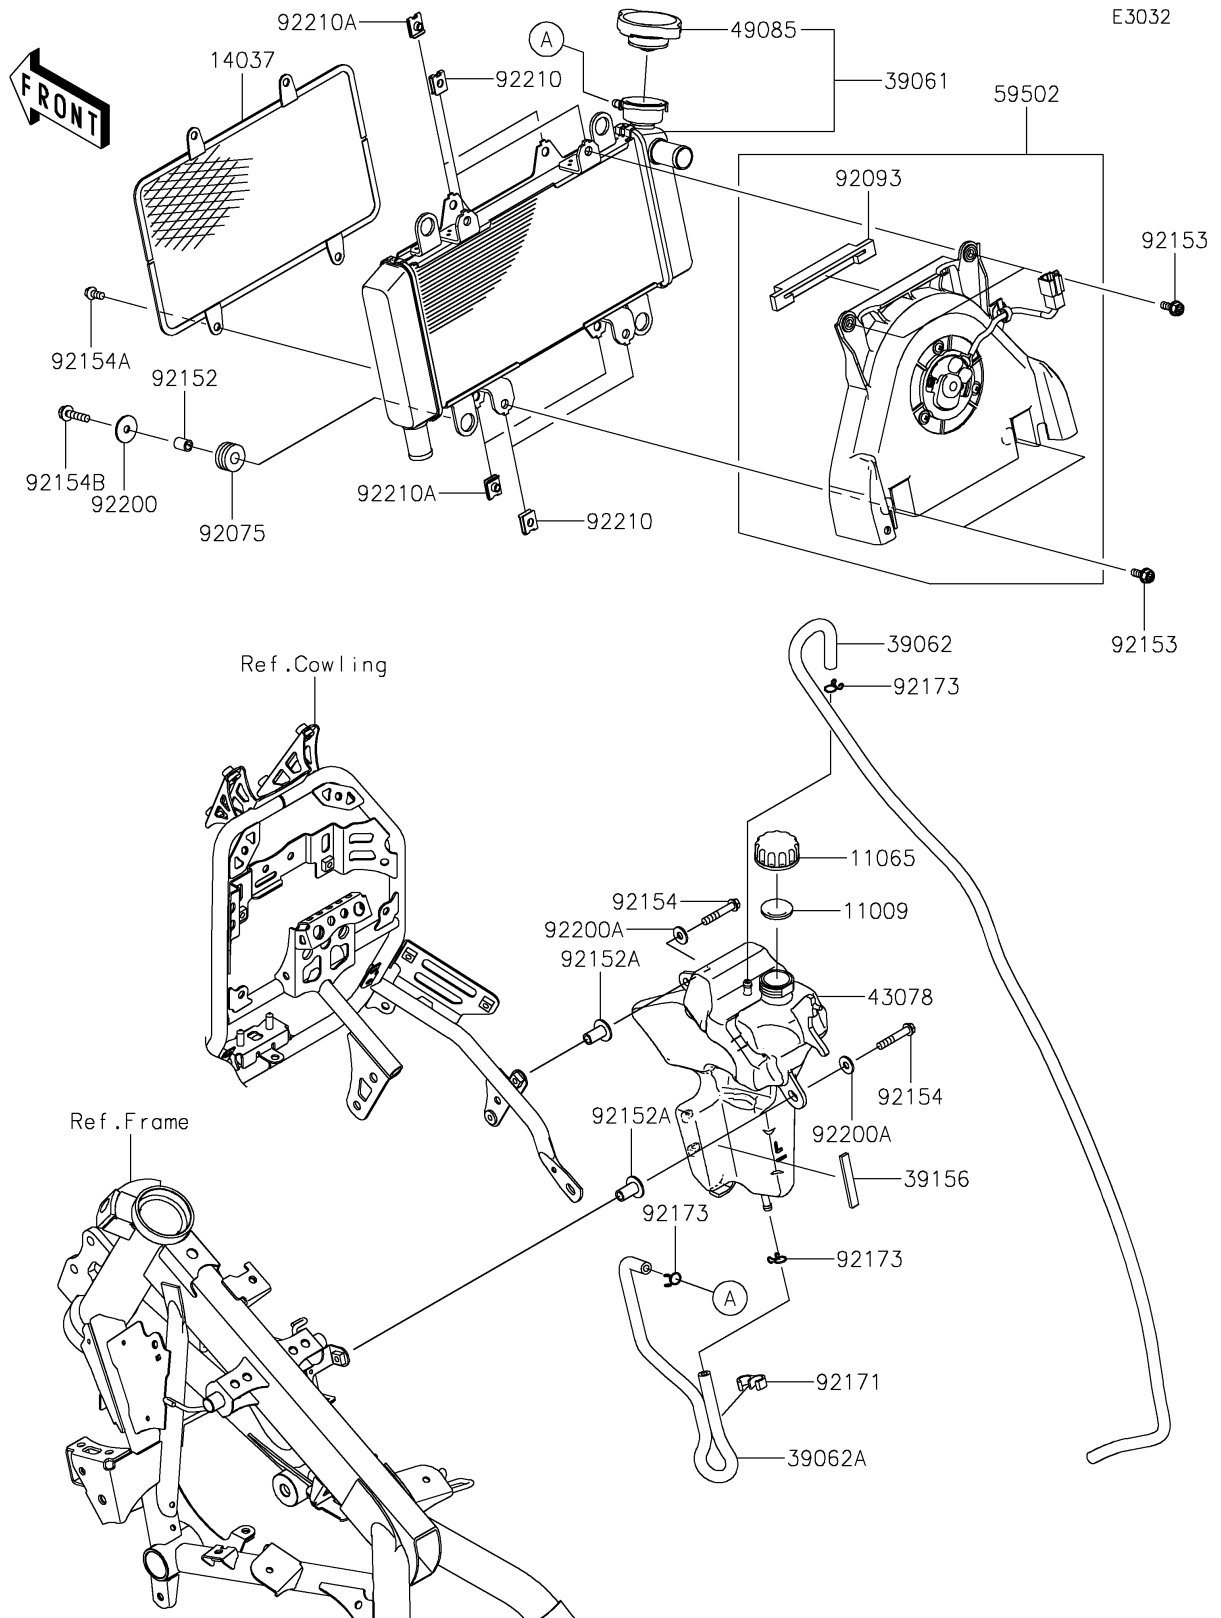

2023 Versys-X 300 ABS PARTS DIAGRAM

Radiator

2023 Versys-X 300 ABS PARTS LIST

Radiator

| ITEM NAME | PART NUMBER | QUANTITY |
|---|-------------|----------|
| GASKET,RESERVOIR TANK CAP (Ref # 11009) | 11009-1145 | 1 |
| CAP (Ref # 11065) | 11065-0969 | 1 |
| SCREEN (Ref # 14037) | 14037-0781 | 1 |
| RADIATOR-ASSY (Ref # 39061) | 39061-0735 | 1 |
| HOSE-COOLING,OVER FLOW (Ref # 39062) | 39062-0769 | 1 |
| HOSE-COOLING,RADI.-RESERVOIR (Ref # 39062A) | 39062-0770 | 1 |
| PAD,8X50X3 (Ref # 39156) | 39156-2198 | 1 |
| RESERVOIR (Ref # 43078) | 43078-0587 | 1 |
| CAP-ASSY-PRESSURE (Ref # 49085) | 49085-0006 | 1 |
| FAN-ASSY (Ref # 59502) | 59502-0611 | 1 |
| DAMPER,10X24X12 (Ref # 92075) | 92075-1690 | 4 |
| SEAL (Ref # 92093) | 92093-0587 | 1 |
| COLLAR,6.8X10X13 (Ref # 92152) | 92152-0846 | 4 |
| COLLAR (Ref # 92152A) | 92152-2283 | 2 |
| BOLT (Ref # 92153) | 92153-0531 | 4 |
| BOLT,FLANGED,6X35 (Ref # 92154) | 92154-0807 | 2 |
| BOLT,FLANGED,6X12 (Ref # 92154A) | 92154-1777 | 4 |
| BOLT,FLANGED,6X25 (Ref # 92154B) | 92154-2556 | 4 |
| CLAMP (Ref # 92171) | 92171-1184 | 1 |
| CLAMP (Ref # 92173) | 92173-0050 | 3 |
| WASHER,6.5X24X1.6 (Ref # 92200) | 92200-0789 | 4 |
| WASHER,6.5X16X1.6 (Ref # 92200A) | 92200-1853 | 2 |
| NUT (Ref # 92210) | 92210-1323 | 4 |
| NUT (Ref # 92210A) | 92210-1518 | 4 |