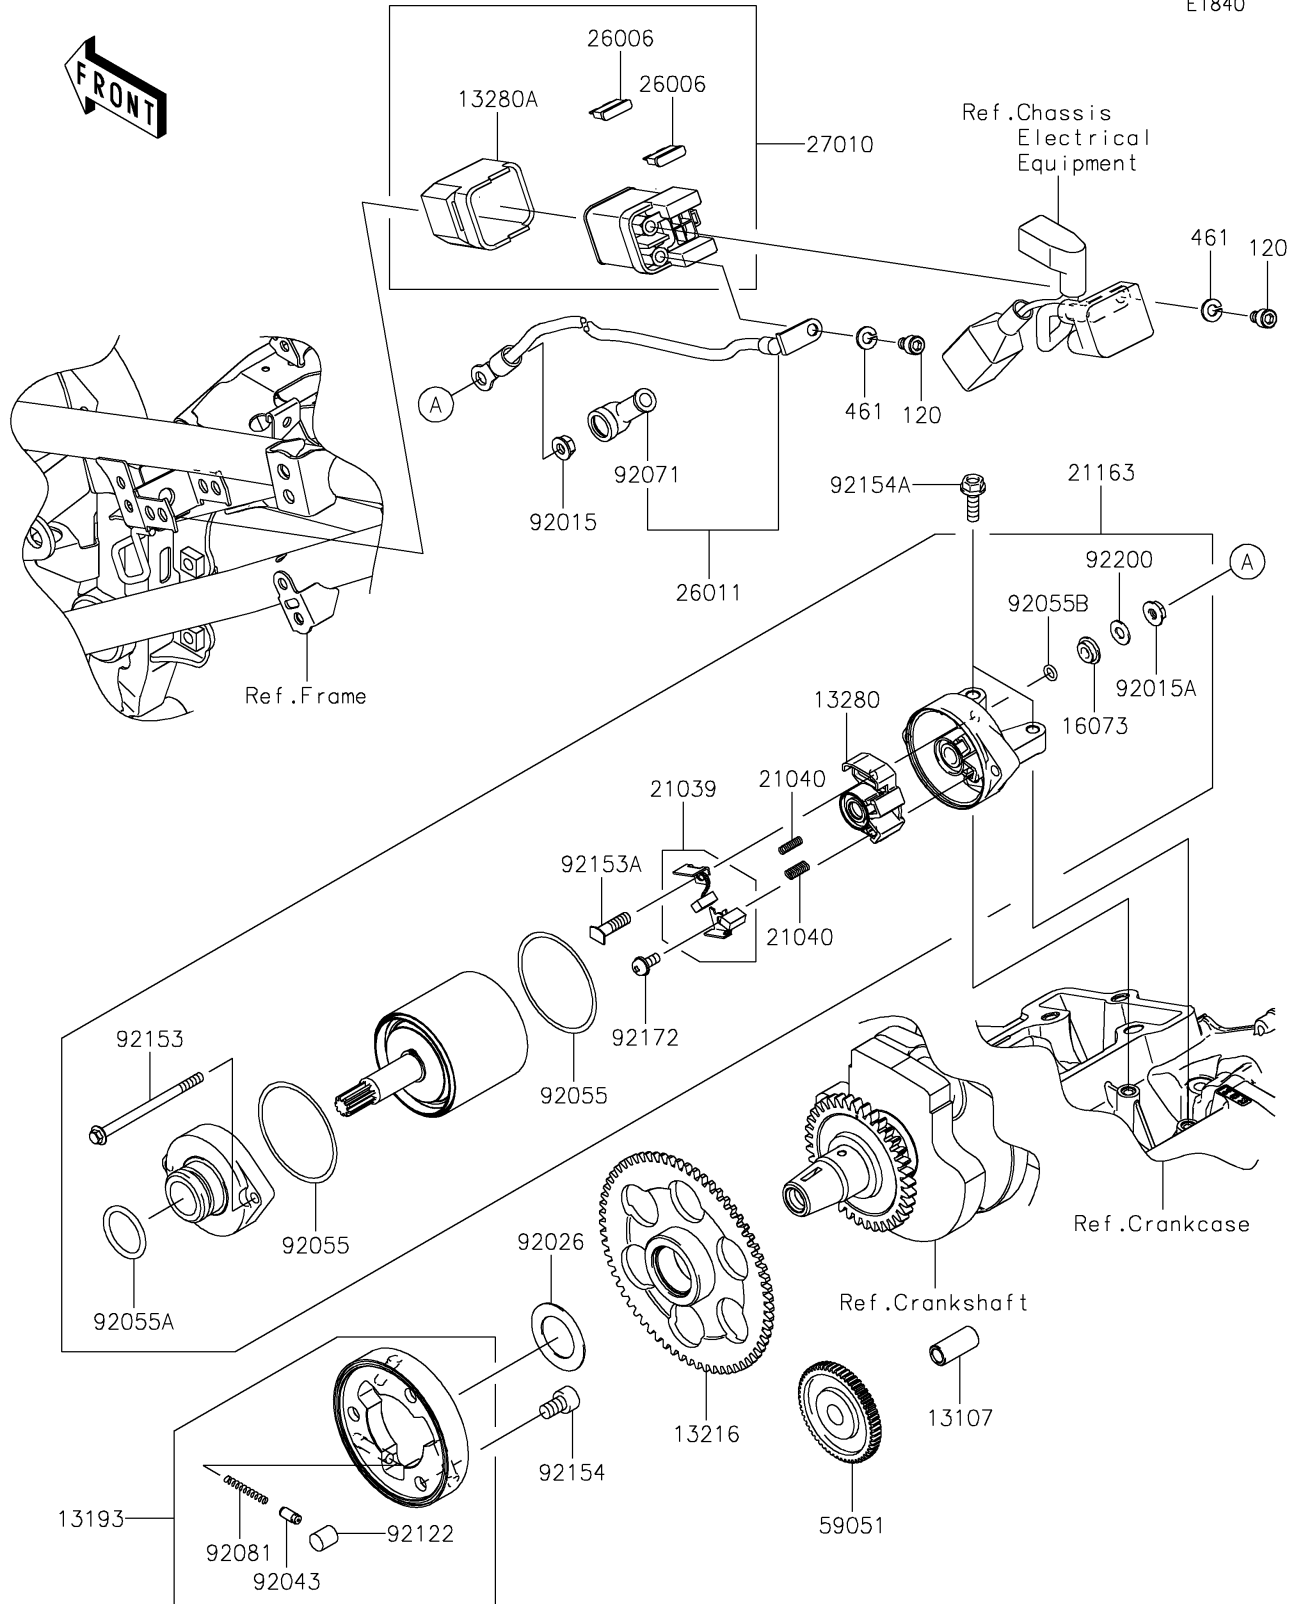

# 2023 Versys-X 300 ABS PARTS DIAGRAM

## Starter Motor

E1840

### Starter Motor

ITEM NAME	PART NUMBER	QUANTITY
SHAFT,7.8X12X26.5 (Ref # 13107)	13107-0743	1
CLUTCH-ASSY-ONEWAY (Ref # 13193)	13193-1002	1
GEAR-COMP,ONEWAY CLUTCH,65T (Ref # 13216)	13216-0880	1
HOLDER (Ref # 13280)	13280-0261	1
HOLDER (Ref # 13280A)	13280-0301	1
INSULATOR (Ref # 16073)	16073-0053	1
BRUSH,CARBON SET (Ref # 21039)	21039-0005	1
SPRING-BRUSH (Ref # 21040)	21040-0003	2
STARTER-ELECTRIC (Ref # 21163)	21163-0717	1
FUSE,BLADE,30A,GREEN (Ref # 26006)	26006-1006	2
WIRE-LEAD,STARTER (Ref # 26011)	26011-0958	1
SWITCH,MAGNETIC (Ref # 27010)	27010-0099	1
GEAR-SPUR,IDLER (Ref # 59051)	59051-0722	1
NUT,FLANGED,6MM (Ref # 92015)	92015-1367	1
NUT,STARTER MOTOR (Ref # 92015A)	92015-1476	1
SPACER,25.2X40X1.0 (Ref # 92026)	92026-0846	1
PIN (Ref # 92043)	92043-132	3
RING-O (Ref # 92055)	92055-0136	2
RING-O (Ref # 92055A)	92055-1276	1
RING-O,4.5X2.0 (Ref # 92055B)	92055-1370	1
GROMMET (Ref # 92071)	92071-0705	1
SPRING,COIL (Ref # 92081)	92081-159	3
ROLLER (Ref # 92122)	92122-006	3
BOLT,SET (Ref # 92153)	92153-1851	2
BOLT (Ref # 92153A)	92153-1866	1
BOLT,SOCKET,8X13 (Ref # 92154)	92154-0175	3
BOLT,FLANGED,6X20 (Ref # 92154A)	92154-0786	2
SCREW (Ref # 92172)	92172-0334	1
WASHER (Ref # 92200)	92200-0386	1

### Starter Motor

ITEM NAME	PART NUMBER	QUANTITY
BOLT-SOCKET,6X10 (Ref # 120)	120CB0610	2
WASHER-SPRING,6MM (Ref # 461)	461DA0600	2