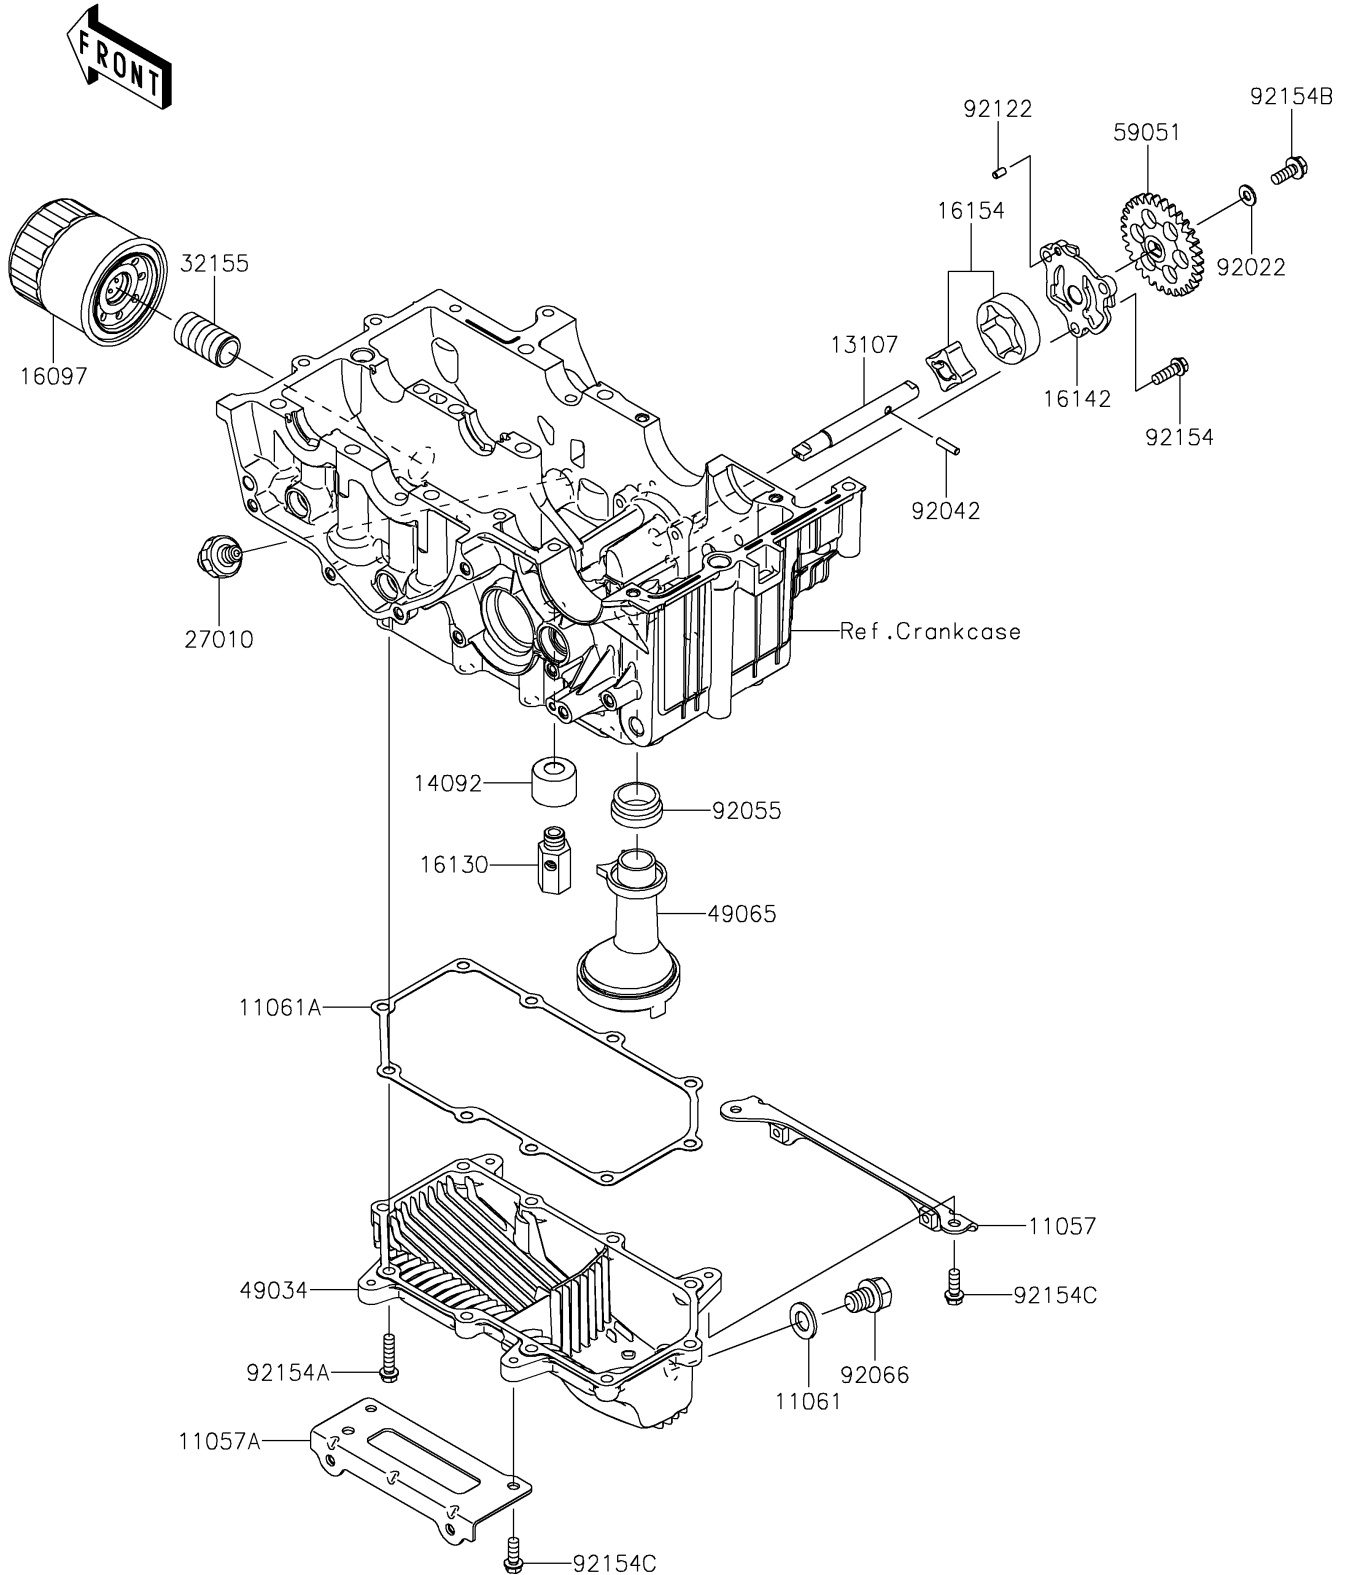

2023 Versys-X 300 ABS PARTS DIAGRAM

Oil Pump

E1710

2023 Versys-X 300 ABS PARTS LIST

Oil Pump

ITEM NAME	PART NUMBER	QUANTITY
BRACKET,RH (Ref # 11057)	11057-0541	1
BRACKET,LH (Ref # 11057A)	11057-0542	1
GASKET,12X22X2 (Ref # 11061)	11061-0417	1
GASKET,OIL PAN (Ref # 11061A)	11061-0794	1
SHAFT (Ref # 13107)	13107-0741	1
COVER,RELIEF VALVE (Ref # 14092)	14092-1002	1
FILTER-ASSY-OIL (Ref # 16097)	16097-0008	1
VALVE-ASSY-RELIEF (Ref # 16130)	16130-0002	1
COVER-PUMP (Ref # 16142)	16142-0707	1
ROTOR-PUMP (Ref # 16154)	16154-0711	1
SWITCH,OIL PRESSURE (Ref # 27010)	27010-1313	1
PIPE,OIL FILTER (Ref # 32155)	32155-0029	1
PAN-OIL (Ref # 49034)	49034-0567	1
FILTER-OIL (Ref # 49065)	49065-0711	1
GEAR-SPUR,30T (Ref # 59051)	59051-0721	1
WASHER,6X12.8X1.2 (Ref # 92022)	92022-1827	1
PIN,DOWEL,4X15.8 (Ref # 92042)	92042-014	1
RING-O,OIL FILTER (Ref # 92055)	92055-1354	1
PLUG,OIL DRAIN,12X15 (Ref # 92066)	92066-0767	1
ROLLER,4X8 (Ref # 92122)	92122-0557	1
BOLT,FLANGED,6X18 (Ref # 92154)	92154-0784	3
BOLT,FLANGED,6X25 (Ref # 92154A)	92154-0819	10
BOLT,FLANGED,6X16 (Ref # 92154B)	92154-1055	1
BOLT,FLANGED-SMALL,6X16 (Ref # 92154C)	92154-2561	4