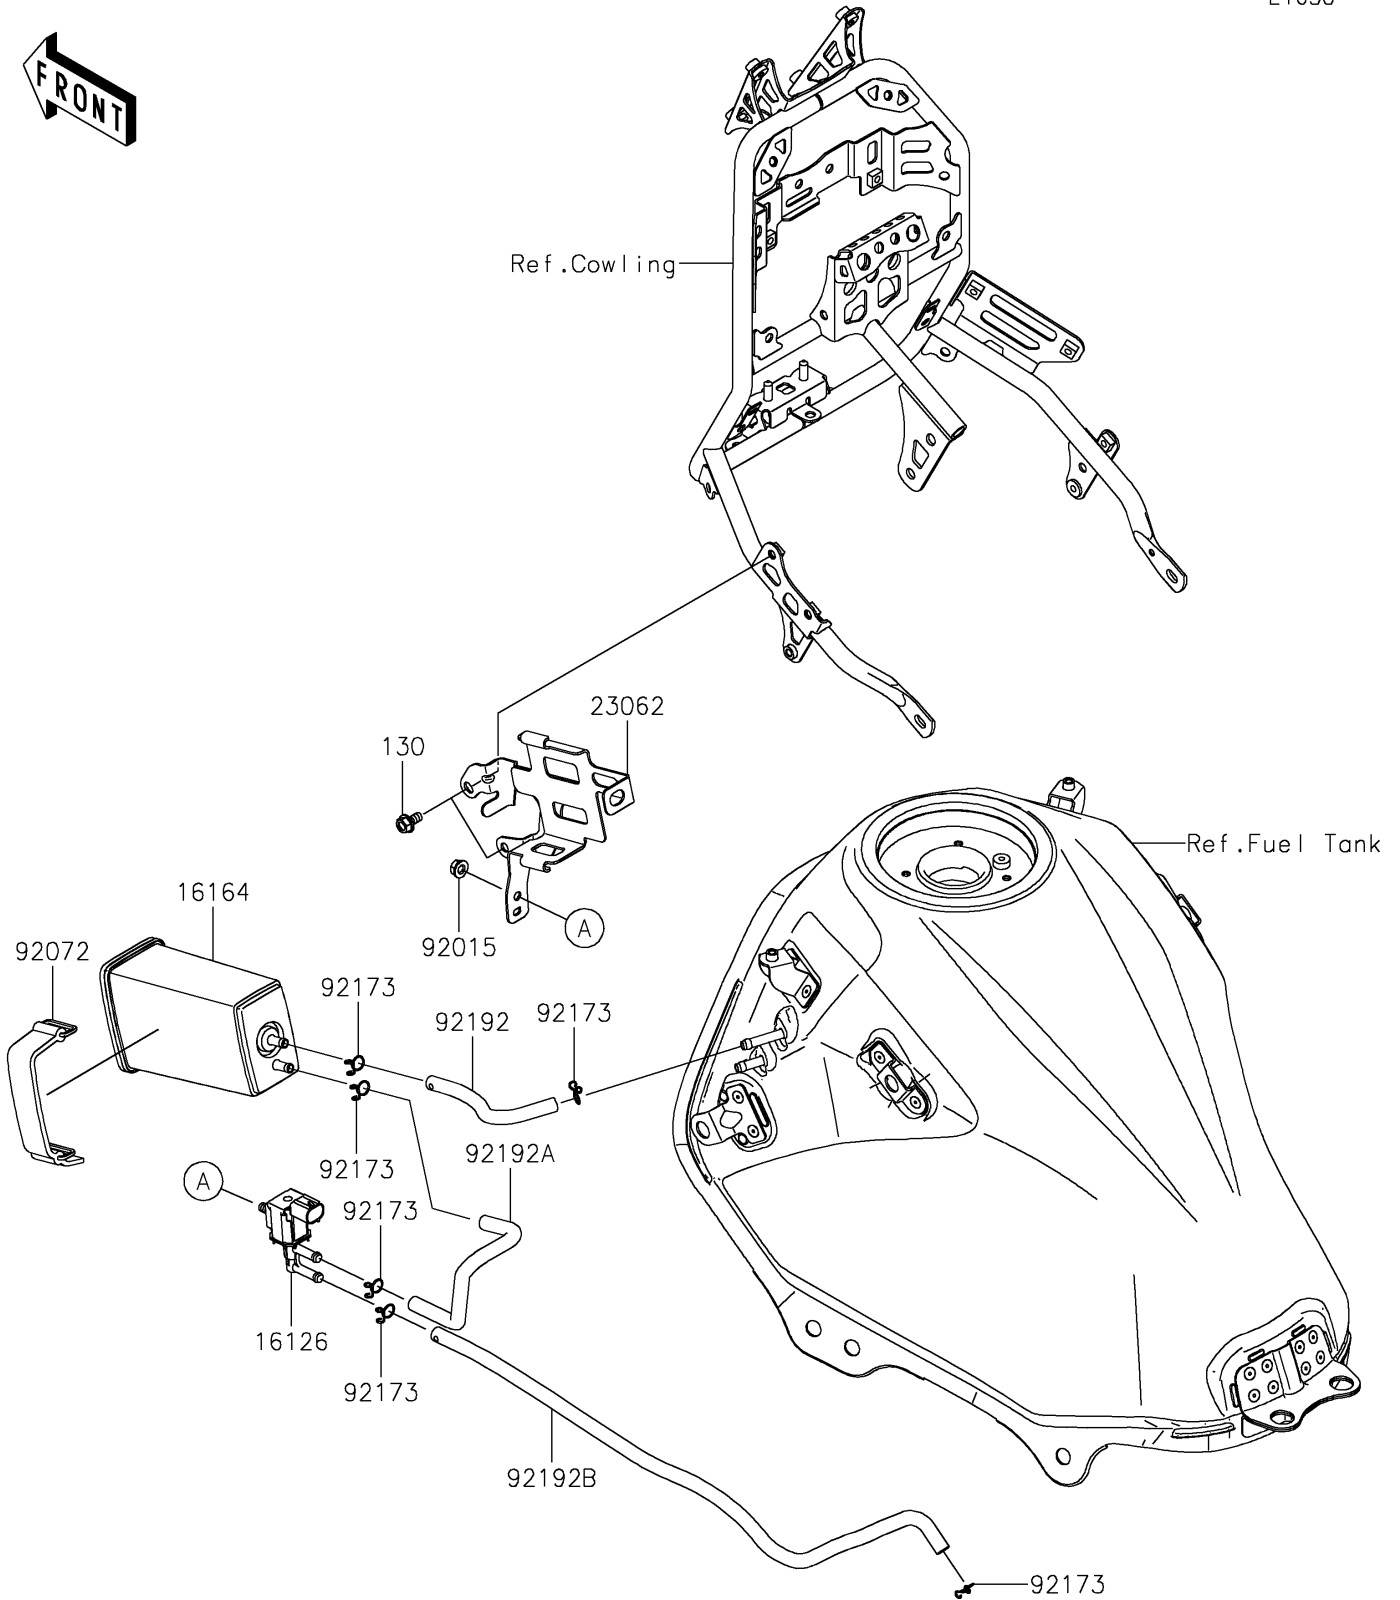

2023 Versys-X 300 ABS PARTS DIAGRAM

Fuel Evaporative System(CA)

E1650

2023 Versys-X 300 ABS PARTS LIST

Fuel Evaporative System(CA)

ITEM NAME	PART NUMBER	QUANTITY
VALVE,SOLENOID (Ref # 16126)	16126-0705	1
CANISTER (Ref # 16164)	16164-0012	1
BRACKET-COMP,CANISTER (Ref # 23062)	23062-0910	1
NUT,FLANGED,6MM (Ref # 92015)	92015-1367	1
BAND,L=90 (Ref # 92072)	92072-0135	1
CLAMP (Ref # 92173)	92173-0050	6
TUBE,TANK-CANISTER (Ref # 92192)	92192-1729	1
TUBE,CANISTER-VALVE (Ref # 92192A)	92192-1730	1
TUBE,VALVE-THROTTLE BODY (Ref # 92192B)	92192-1731	1
BOLT-FLANGED,6X12 (Ref # 130)	130BA0612	2