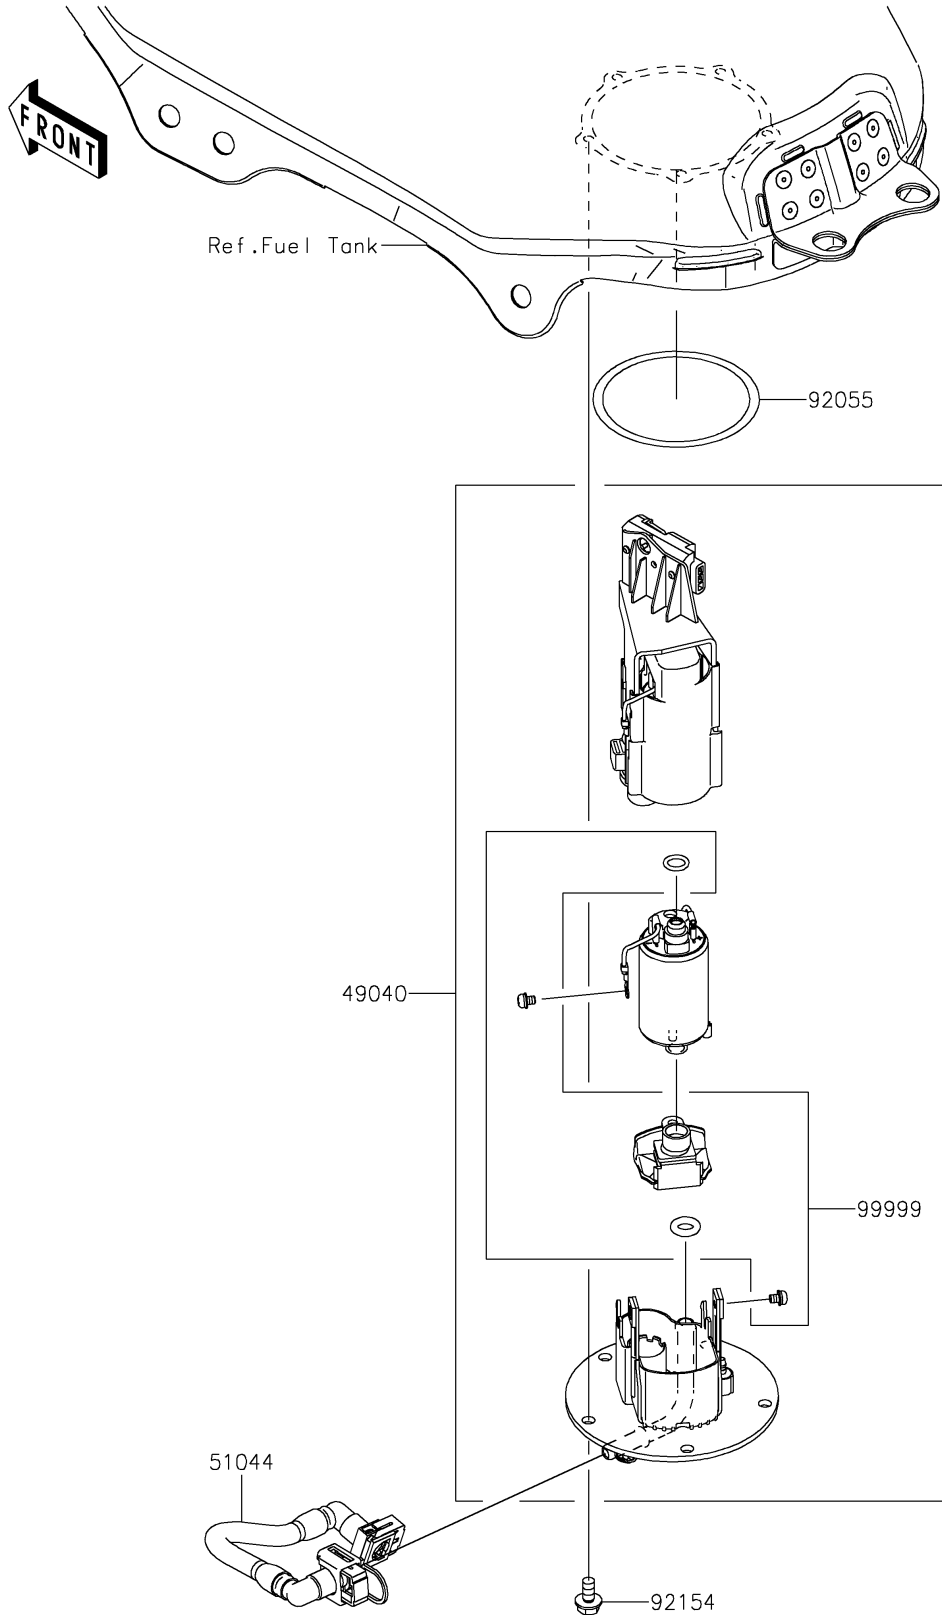

2023 Versys-X 300 ABS PARTS DIAGRAM

Fuel Pump

E1520

2023 Versys-X 300 ABS PARTS LIST

Fuel Pump

ITEM NAME	PART NUMBER	QUANTITY
PUMP-FUEL (Ref # 49040)	49040-0758	1
TUBE-ASSY,FUEL (Ref # 51044)	51044-0853	1
RING-O,74.6X5.7 (Ref # 92055)	92055-0728	1
BOLT,FLANGED,6X12 (Ref # 92154)	92154-2335	5
KIT,FUEL FILTER (Ref # 99999)	99999-0524	1